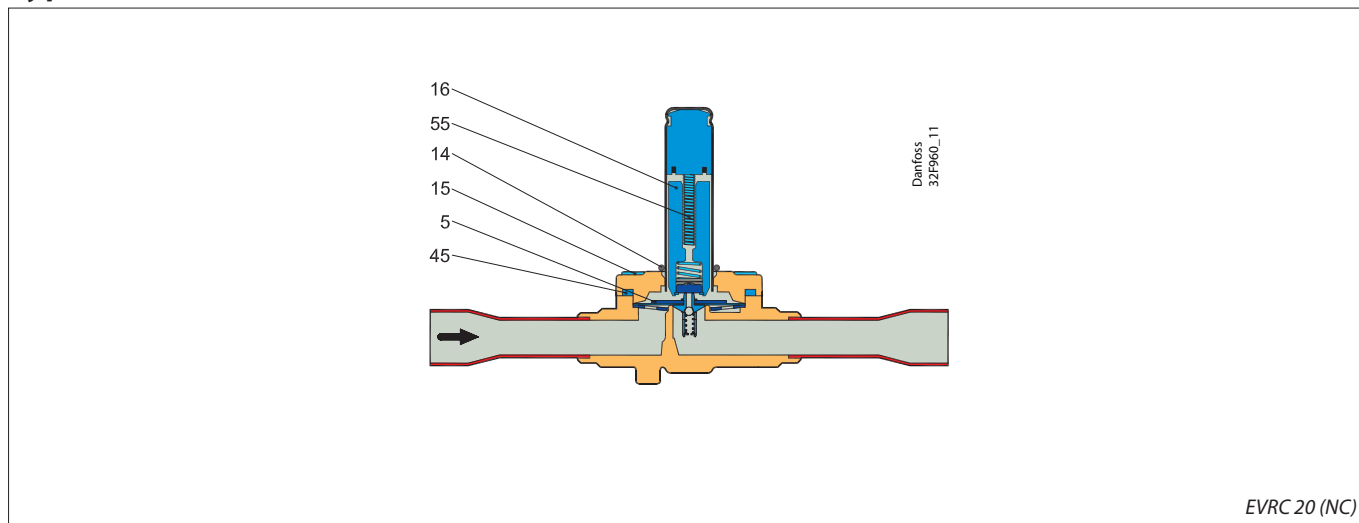

Data sheet – Spare parts and accessories

Solenoid valve
Type EVRC

EVRC 20 (NC)

Type	Description	Pos. #	Qty.	Code no.
Service kit				
EVRC 20 (NC)	Diaphragm assembly	5	1	032F0296
	O-ring	14	1	
	Screw	15	4	
	Armature assembly	16	1	
	Rubber gasket	45	1	
	Compression spring	55	1	