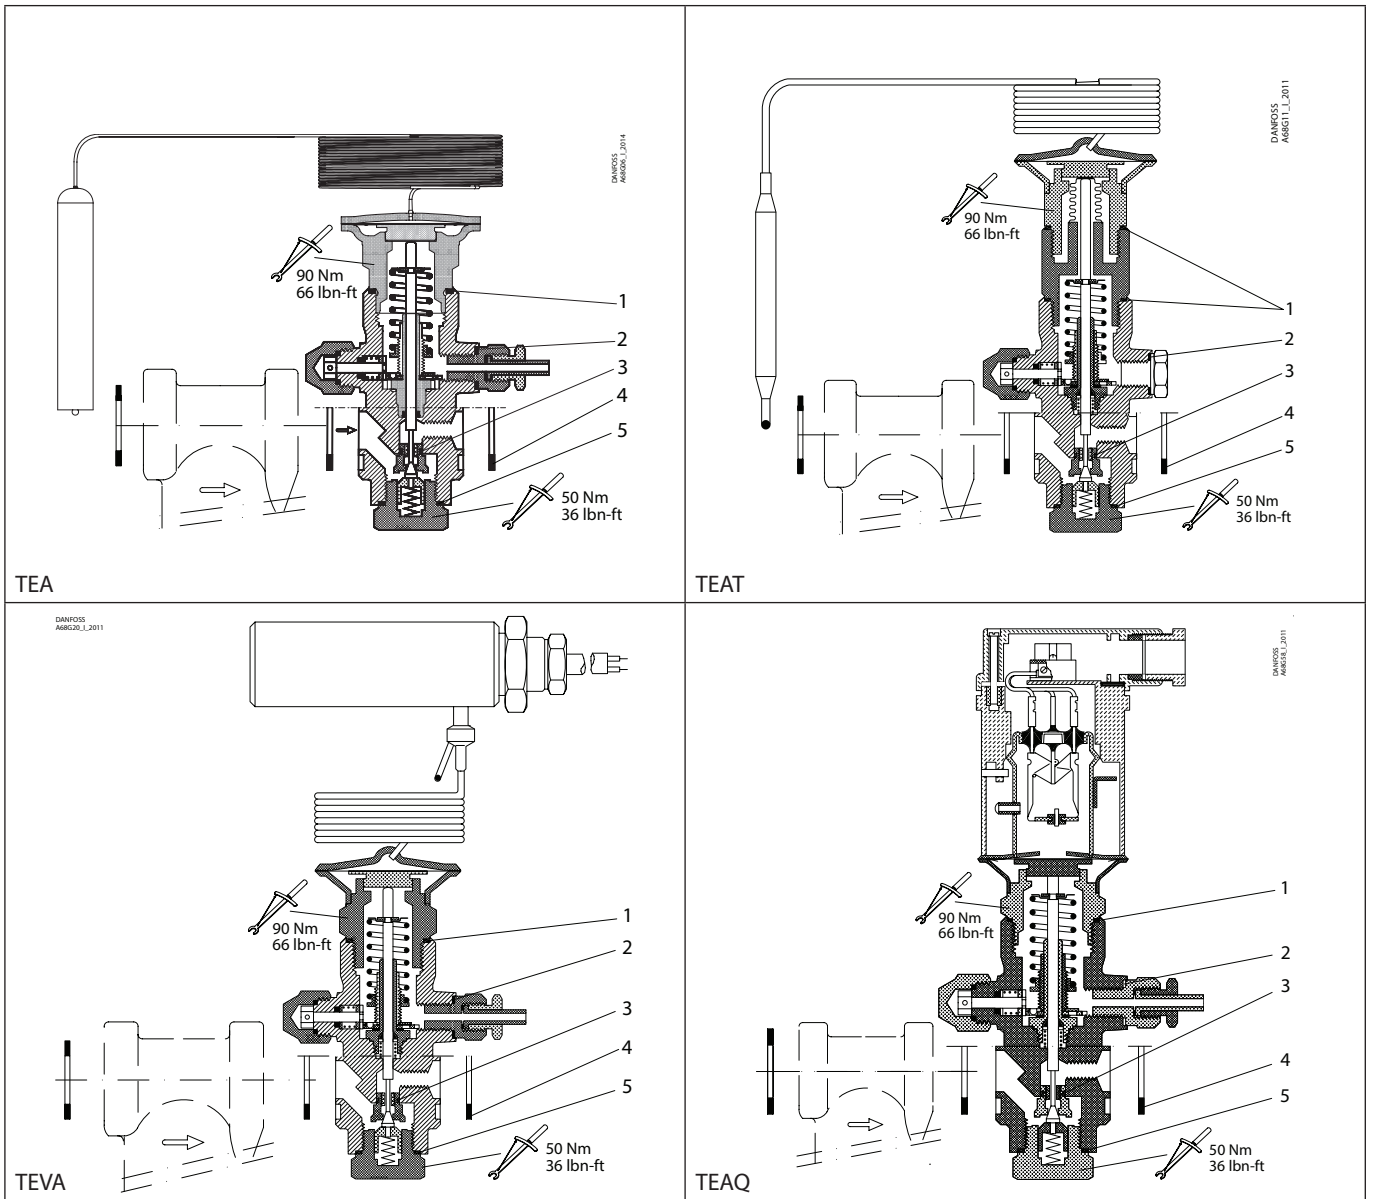

Installation guide – Spare parts and accessories

Inspection kit | Code number 068G0064
TEA, TEAT, TEVA and TEAQ, Size 20 and 85

<p>1</p> <p> = Alu.</p> <p>Total no. = 2</p>	<p>2</p> <p> = Alu.</p> <p>Total no. = 1</p>	<p>3 (size 20)</p> <p>Total no. = 1</p>	<p>3 (size 85)</p> <p>Total no. = 1</p>
<p>4 (size 20)</p> <p> = Fibre</p> <p>Total no. = 3</p>	<p>4 (size 85)</p> <p> = Fibre</p> <p>Total no. = 3</p>	<p>5</p> <p> = Alu.</p> <p>Total no. = 1</p>	