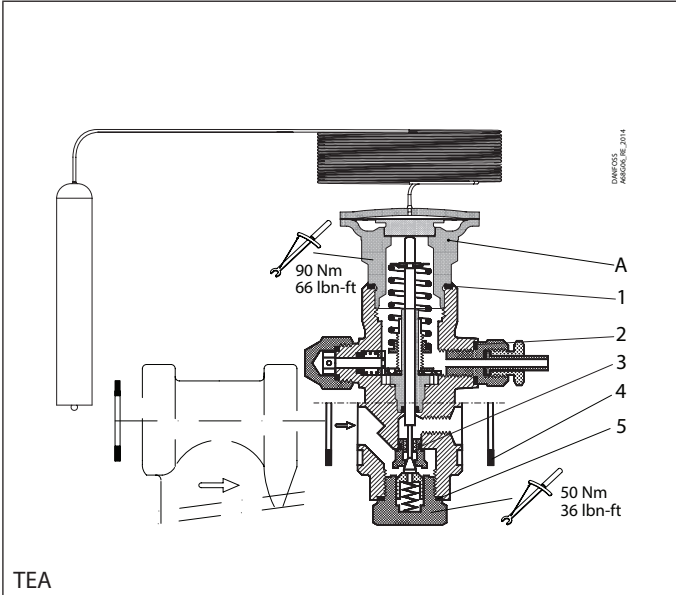

Installation guide – Spare parts and accessories

Repair kit, element | Code numbers 068G3250, 068G3252, 068G3260, 068G3261, 068G3262, 068G3255

TEA, TEAT, TEVA and TEAQ, Size 20 and 85

TEA

TEAT

TEVA

TEAQ

<p>1</p> <p>▨ = Alu.</p> <p>Ø36 mm Ø1.42"</p> <p>Total no. = 2</p>	<p>2</p> <p>▨ = Alu.</p> <p>Ø17.5 mm Ø0.69"</p> <p>Total no. = 1</p>	<p>3 (size 20)</p> <p>Ø8 mm Ø0.32"</p> <p>Total no. = 1</p>	<p>3 (size 85)</p> <p>Ø9 mm Ø0.35"</p> <p>Total no. = 1</p>	<p>4 (size 20)</p> <p>▨ = Fibre</p> <p>Ø32 mm Ø1.26"</p> <p>Total no. = 3</p>	<p>4 (size 85)</p> <p>▨ = Fibre</p> <p>Ø39 mm Ø1.54"</p> <p>Total no. = 3</p>
<p>5</p> <p>▨ = Alu.</p> <p>Ø26 mm Ø1.02"</p> <p>Total no. = 1</p>	<p>6</p> <p>1 of A or 1 of B or 1 of C</p>	<p>Bulb strap</p> <p>Total no. = 1</p>			