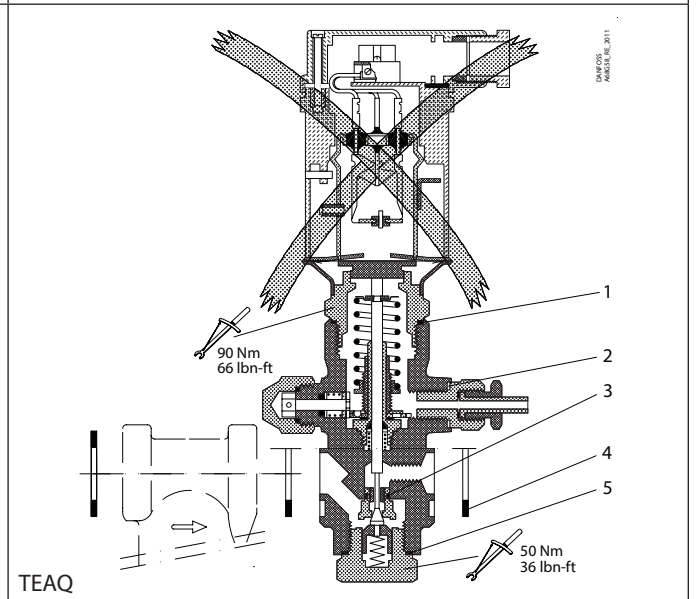

Installation guide – Spare parts and accessories

Repair kit, element | Code numbers 068G3250, 068G3252, 068G3260, 068G3261, 068G3262, 068G3255

TEA, TEAT, TEVA and TEAQ, Size 20 and 85

TEA

TEAT

TEVA

TEAQ

<p>1</p> <p>▨ = Alu.</p> <p>Ø36 mm Ø1.42"</p> <p>Total no. = 2</p>	<p>2</p> <p>▨ = Alu.</p> <p>Ø17.5 mm Ø0.69"</p> <p>Total no. = 1</p>	<p>3 (size 20)</p> <p>Ø8 mm Ø0.32"</p> <p>Total no. = 1</p>	<p>3 (size 85)</p> <p>Ø9 mm Ø0.35"</p> <p>Total no. = 1</p>	<p>4 (size 20)</p> <p>▨ = Fibre</p> <p>Ø32 mm Ø1.26"</p> <p>Total no. = 3</p>	<p>4 (size 85)</p> <p>▨ = Fibre</p> <p>Ø39 mm Ø1.54"</p> <p>Total no. = 3</p>
<p>5</p> <p>▨ = Alu.</p> <p>Ø26 mm Ø1.02"</p> <p>Total no. = 1</p>	<p>6</p> <p>1 of A or 1 of B or 1 of C</p>	<p>Bulb strap</p> <p>Total no. = 1</p>			