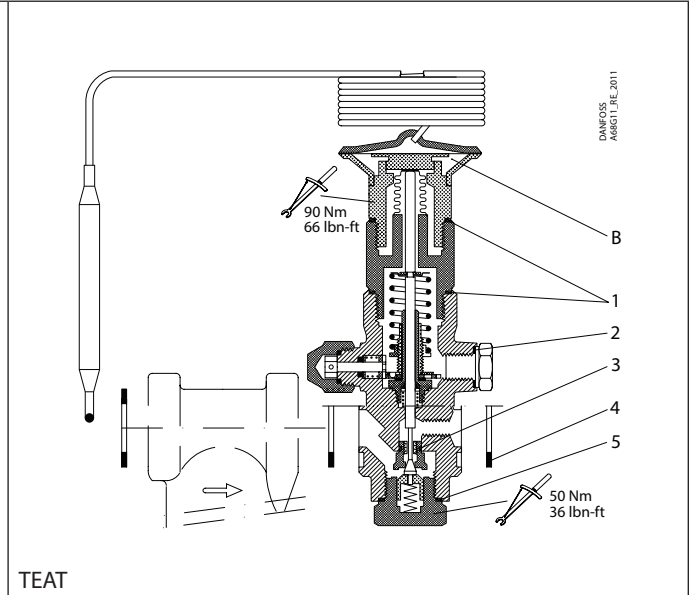

Installation guide – Spare parts and accessories

Repair kit, element | Code numbers 068G3250, 068G3252, 068G3260, 068G3261, 068G3262, 068G3255

TEA, TEAT, TEVA and TEAQ, Size 20 and 85

TEA

TEAT

TEVA

TEAQ

<p>1</p> <p>▨ = Alu.</p> <p>Ø36 mm Ø1.42"</p> <p>Total no. = 2</p>	<p>2</p> <p>▨ = Alu.</p> <p>Ø17.5 mm Ø0.69"</p> <p>Total no. = 1</p>	<p>3 (size 20)</p> <p>Ø8 mm Ø0.32"</p> <p>Total no. = 1</p>	<p>3 (size 85)</p> <p>Ø9 mm Ø0.35"</p> <p>Total no. = 1</p>	<p>4 (size 20)</p> <p>▨ = Fibre</p> <p>Ø32 mm Ø1.26"</p> <p>Total no. = 3</p>	<p>4 (size 85)</p> <p>▨ = Fibre</p> <p>Ø39 mm Ø1.54"</p> <p>Total no. = 3</p>
<p>5</p> <p>▨ = Alu.</p> <p>Ø26 mm Ø1.02"</p> <p>Total no. = 1</p>	<p>6</p> <p>1 of A or 1 of B or 1 of C</p>	<p>Bulb strap</p> <p>Total no. = 1</p>			