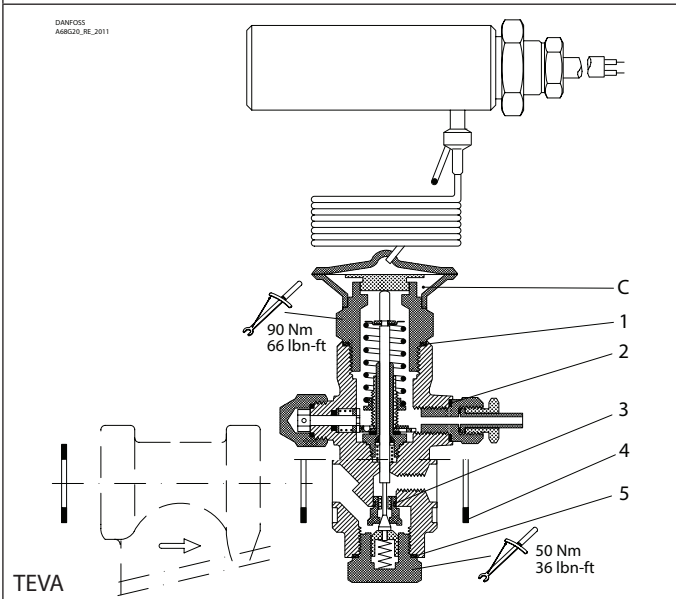

Installation guide – Spare parts and accessories

Repair kit, element | Code numbers 068G3250, 068G3252, 068G3260, 068G3261, 068G3262, 068G3255

TEA, TEAT, TEVA and TEAQ, Size 20 and 85

TEA

TEAT

TEVA

TEAQ

<p>1</p> <p>▨ = Alu.</p> <p>Ø36 mm Ø1.42"</p> <p>Total no. = 2</p>	<p>2</p> <p>▨ = Alu.</p> <p>Ø17.5 mm Ø0.69"</p> <p>Total no. = 1</p>	<p>3 (size 20)</p> <p>Ø8 mm Ø0.32"</p> <p>Total no. = 1</p>	<p>3 (size 85)</p> <p>Ø9 mm Ø0.35"</p> <p>Total no. = 1</p>	<p>4 (size 20)</p> <p>▨ = Fibre</p> <p>Ø32 mm Ø1.26"</p> <p>Total no. = 3</p>	<p>4 (size 85)</p> <p>▨ = Fibre</p> <p>Ø39 mm Ø1.54"</p> <p>Total no. = 3</p>
<p>5</p> <p>▨ = Alu.</p> <p>Ø26 mm Ø1.02"</p> <p>Total no. = 1</p>	<p>6</p> <p>1 of A or 1 of B or 1 of C</p>	<p>Bulb strap</p> <p>Total no. = 1</p>			