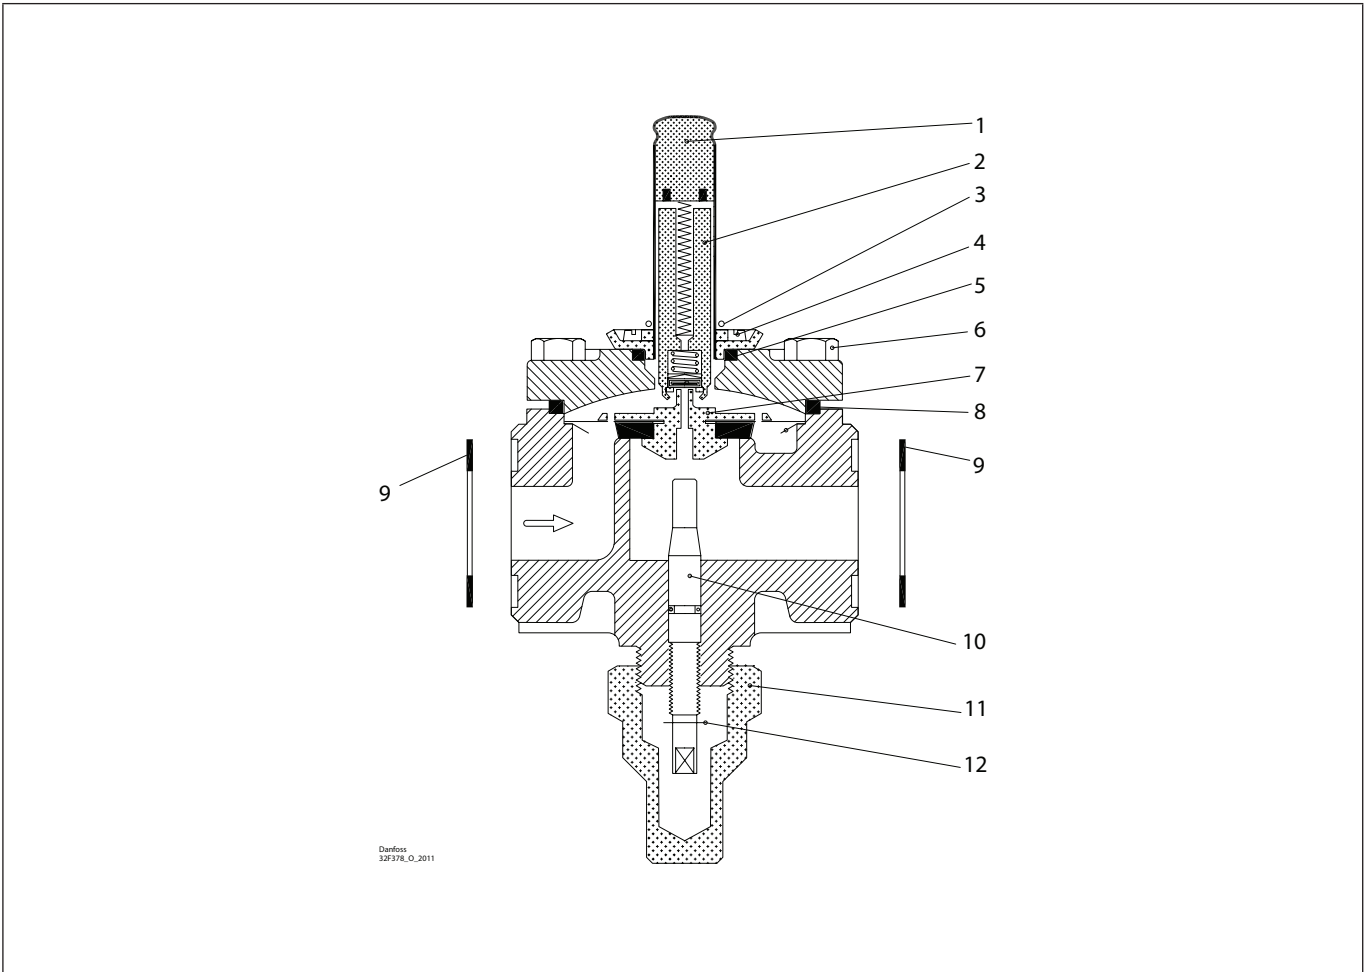

Installation guide – Spare parts and accessories

Overhaul kit | Code number 032F2210
EVRA, size 20 (previous design)

<p>1</p> <p>Total no. = 1</p>	<p>2 For AC/DC</p> <p>Total no. = 1</p>	<p>3</p> <p>Total no. = 1</p>	<p>4</p> <p>Total no. = 4</p>	<p>5 = Rubber</p> <p>Total no. = 1</p>	<p>6</p> <p>Total no. = 4</p>
<p>7</p> <p>Total no. = 1</p>	<p>8 = Rubber</p> <p>Total no. = 1</p>	<p>9 = Fibre</p> <p>Total no. = 2</p>	<p>10</p> <p>Total no. = 1</p>	<p>11</p> <p>Total no. = 1</p>	<p>12</p> <p>Total no. = 1</p>