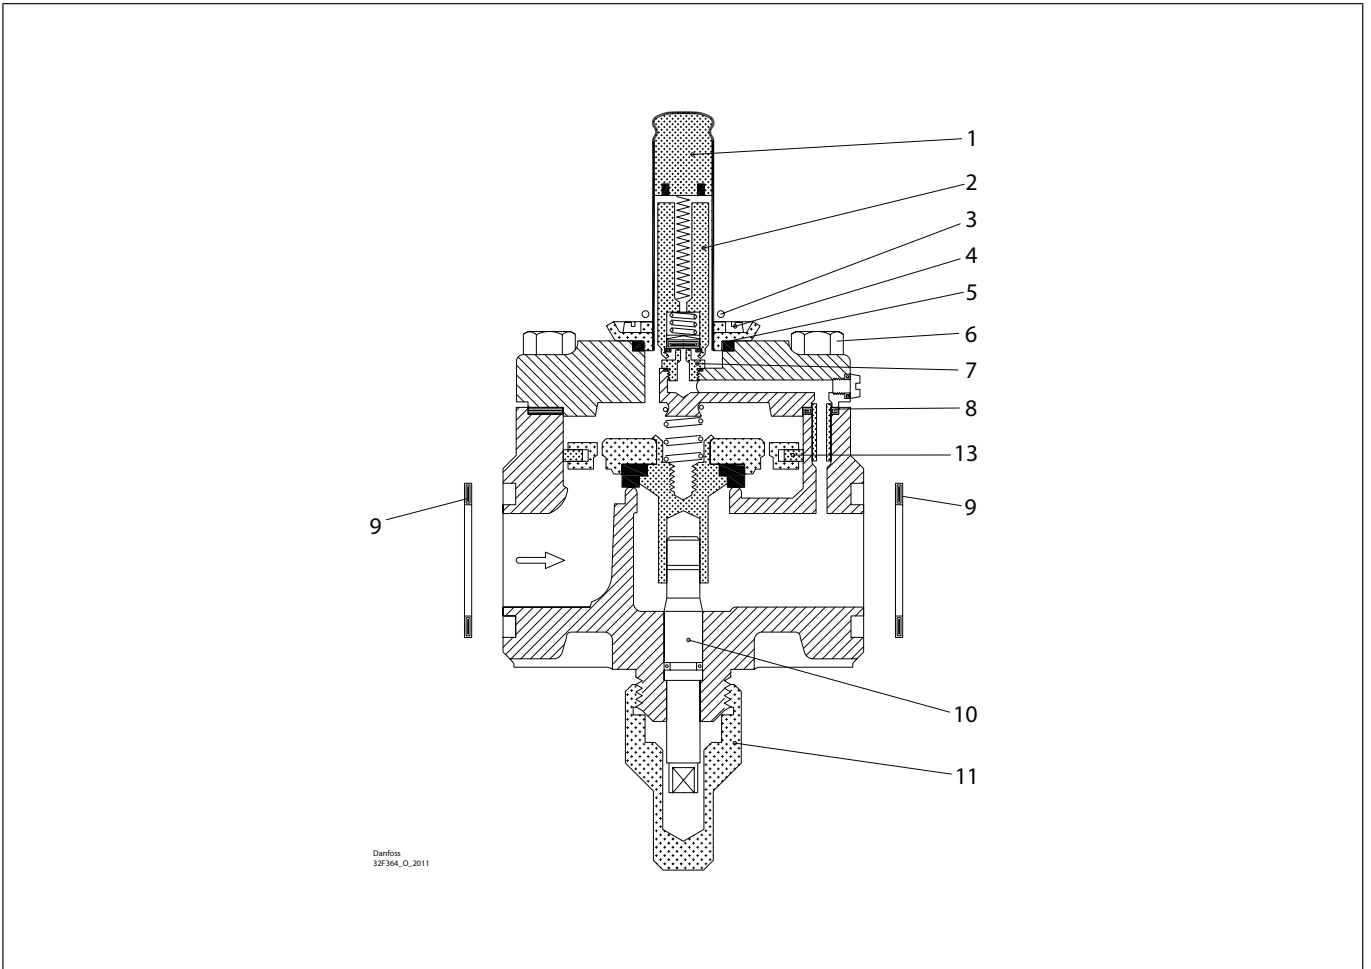

Installation guide – Spare parts and accessories

Overhaul kit | Code number 032F2218
EVRA, size 25 (previous design)

<p>1</p> <p>Total no. = 1</p>	<p>2 For AC/DC</p> <p>Total no. = 1</p>	<p>3</p> <p>Total no. = 1</p>	<p>4</p> <p>Total no. = 4</p>	<p>5 = Rubber</p> <p>Total no. = 1</p>	<p>6</p> <p>Total no. = 4</p>
<p>7</p> <p>Total no. = 1</p>	<p>8 = Fibre</p> <p>Total no. = 1</p>	<p>9 = Fibre</p> <p>Total no. = 2</p>	<p>10</p> <p>Total no. = 1</p>	<p>11</p> <p>Total no. = 1</p>	<p>13</p> <p>Total no. = 1</p>