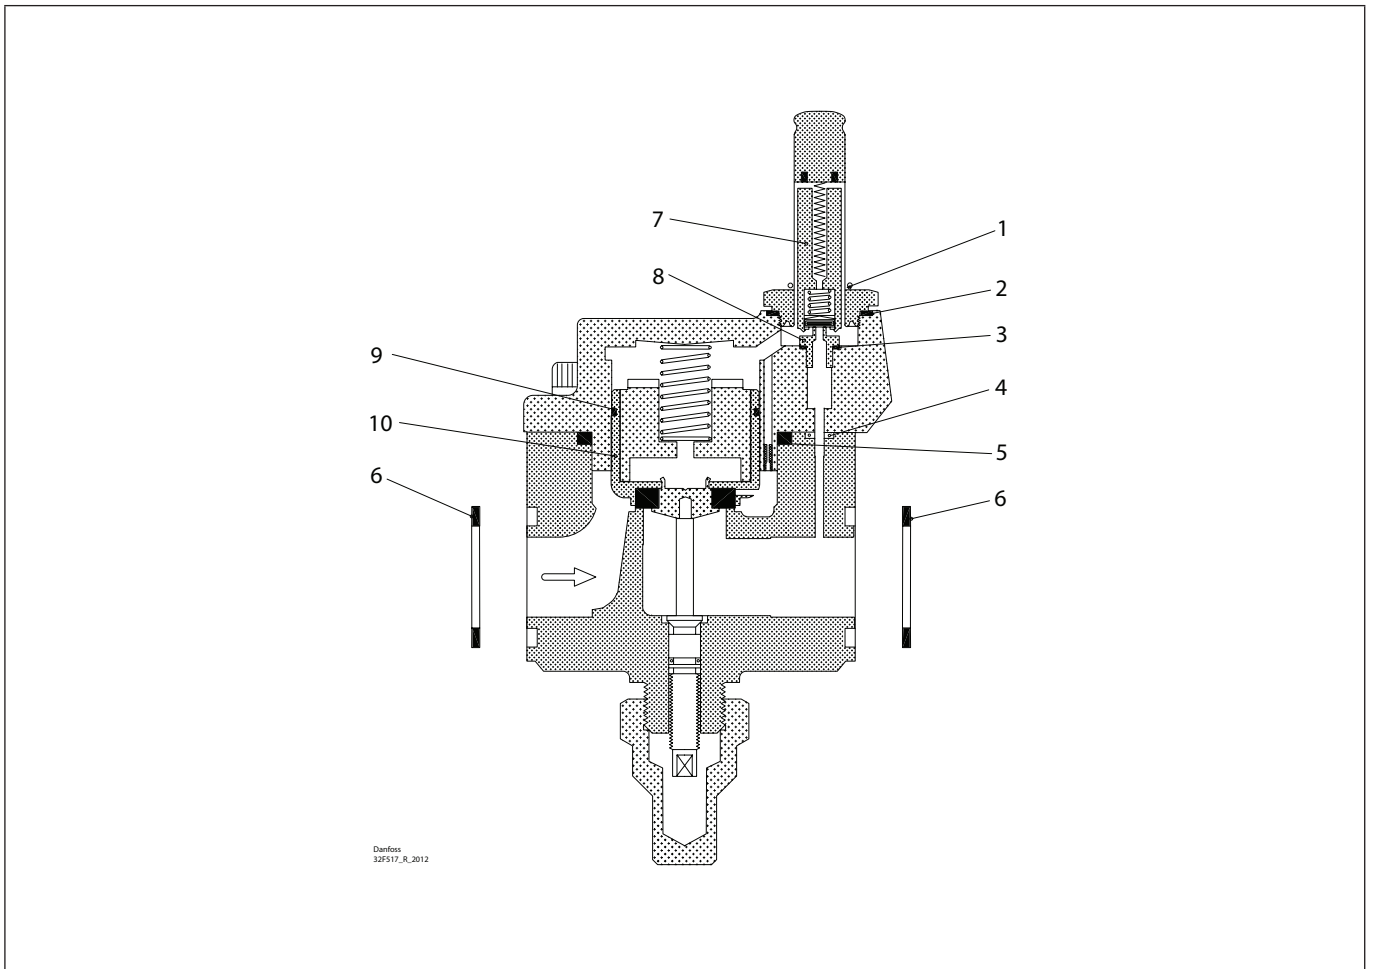

Installation guide – Spare parts and accessories

Repair kit | Code number 032F2333
EVRA, size 25

Danfoss
32F517_R_2012

<p>1</p> <p>Total no. = 1</p>	<p>2</p> <p>Alu.</p> <p>Total no. = 1</p>	<p>3</p> <p>Alu.</p> <p>Total no. = 1</p>	<p>4</p> <p>Total no. = 1</p>	<p>5</p> <p>Rubber</p> <p>Total no. = 1</p>
<p>6</p> <p>Fibre</p> <p>Total no. = 2</p>	<p>7</p> <p>Total no. = 1</p>	<p>8</p> <p>Total no. = 1</p>	<p>9</p> <p>Steel</p> <p>Total no. = 1</p>	<p>10</p> <p>Total no. = 1</p>