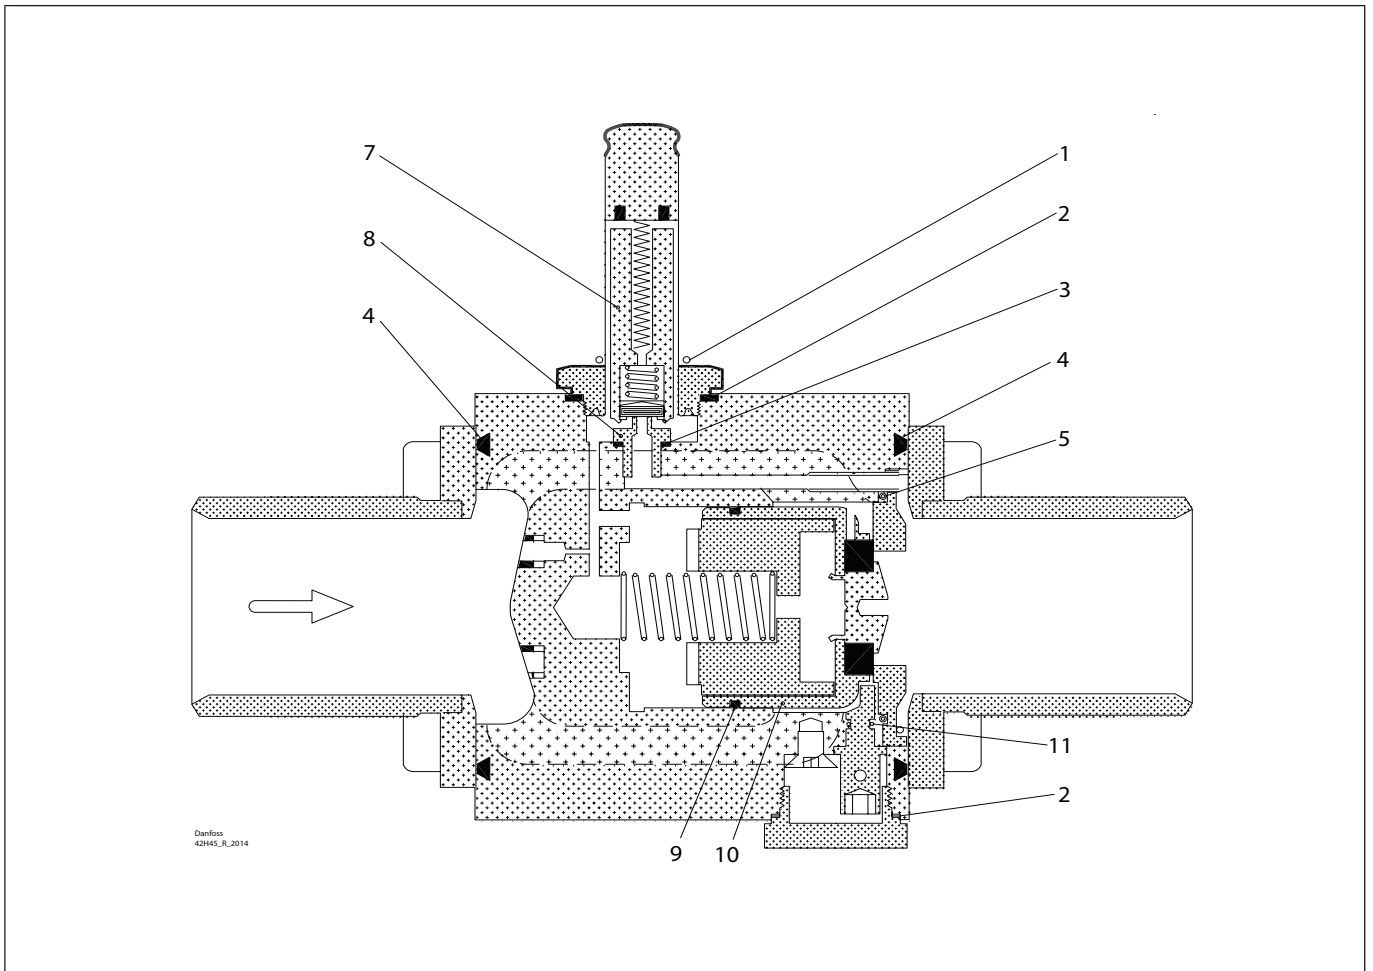

Installation guide – Spare parts and accessories

Repair kit | Code number 032F2334
EVRA, size 32

| | | | | |
|--------------------------------------|--|---|---------------------------------------|---------------------------------------|
| <p>1</p> <p>Total no. = 1</p> | <p>2</p> <p>Alu.</p> <p>Total no. = 2</p> | <p>3</p> <p>Alu.</p> <p>Total no. = 1</p> | <p>4</p> <p>Total no. = 2</p> | <p>5</p> <p>Total no. = 1</p> |
| <p>7</p> <p>Total no. = 1</p> | <p>8</p> <p>Total no. = 1</p> | <p>9</p> <p>Steel</p> <p>Total no. = 1</p> | <p>10</p> <p>Total no. = 1</p> | <p>11</p> <p>Total no. = 1</p> |