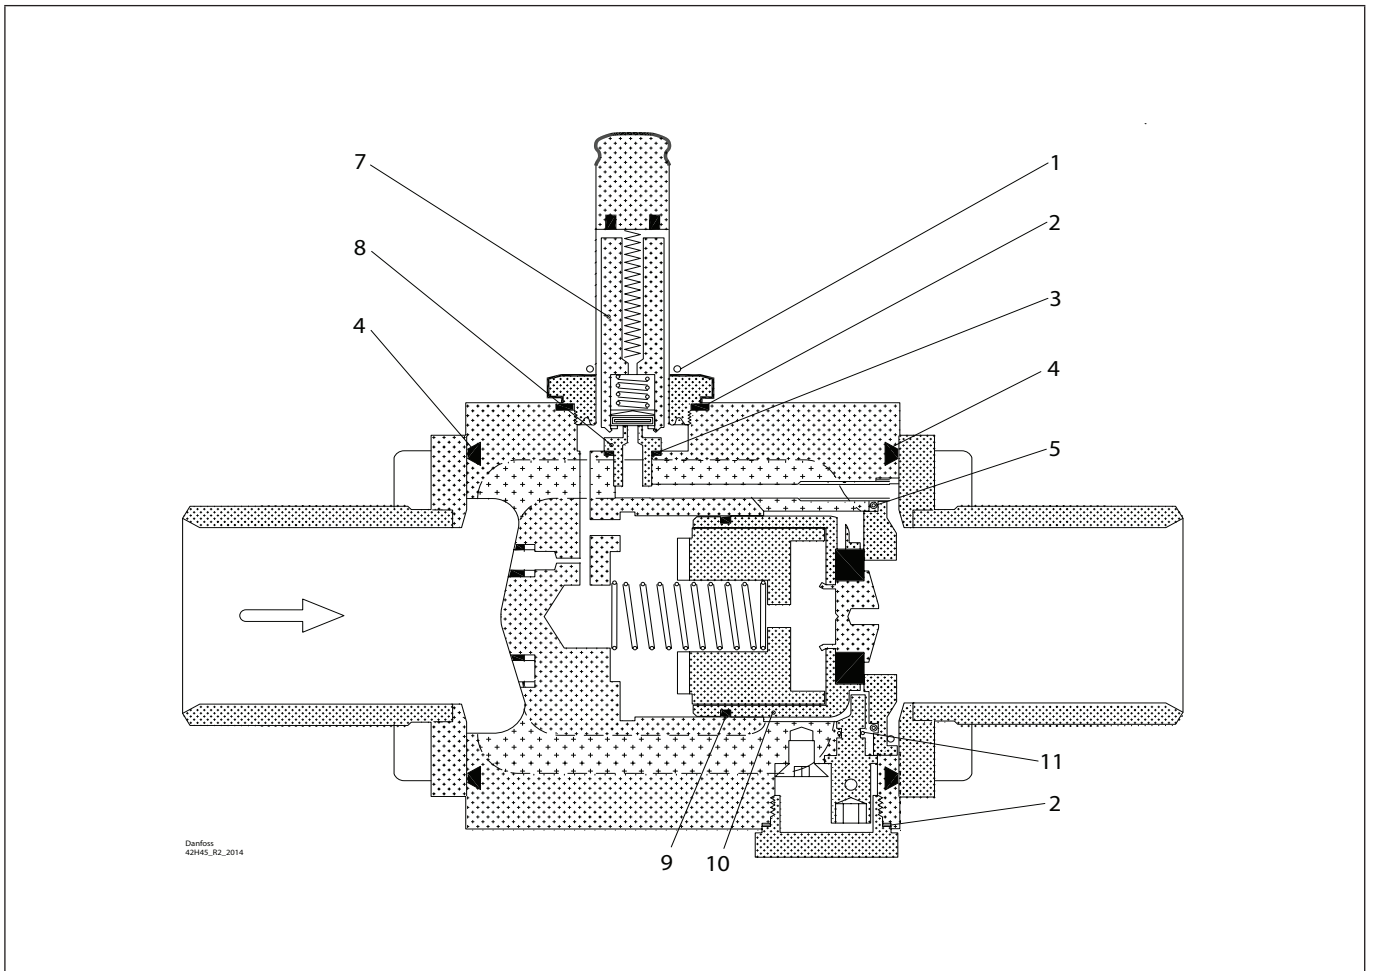

Installation guide – Spare parts and accessories

Repair kit | Code number 032F2335
EVRA, size 40

<p>1</p> <p>Total no. = 1</p>	<p>2</p> <p>Alu.</p> <p>Total no. = 2</p>	<p>3</p> <p>Alu.</p> <p>Total no. = 1</p>	<p>4</p> <p>Total no. = 2</p>	<p>5</p> <p>Total no. = 1</p>
<p>7</p> <p>Total no. = 1</p>	<p>8</p> <p>Total no. = 1</p>	<p>9</p> <p>Steel</p> <p>Total no. = 1</p>	<p>10</p> <p>Total no. = 1</p>	<p>11</p> <p>Total no. = 1</p>