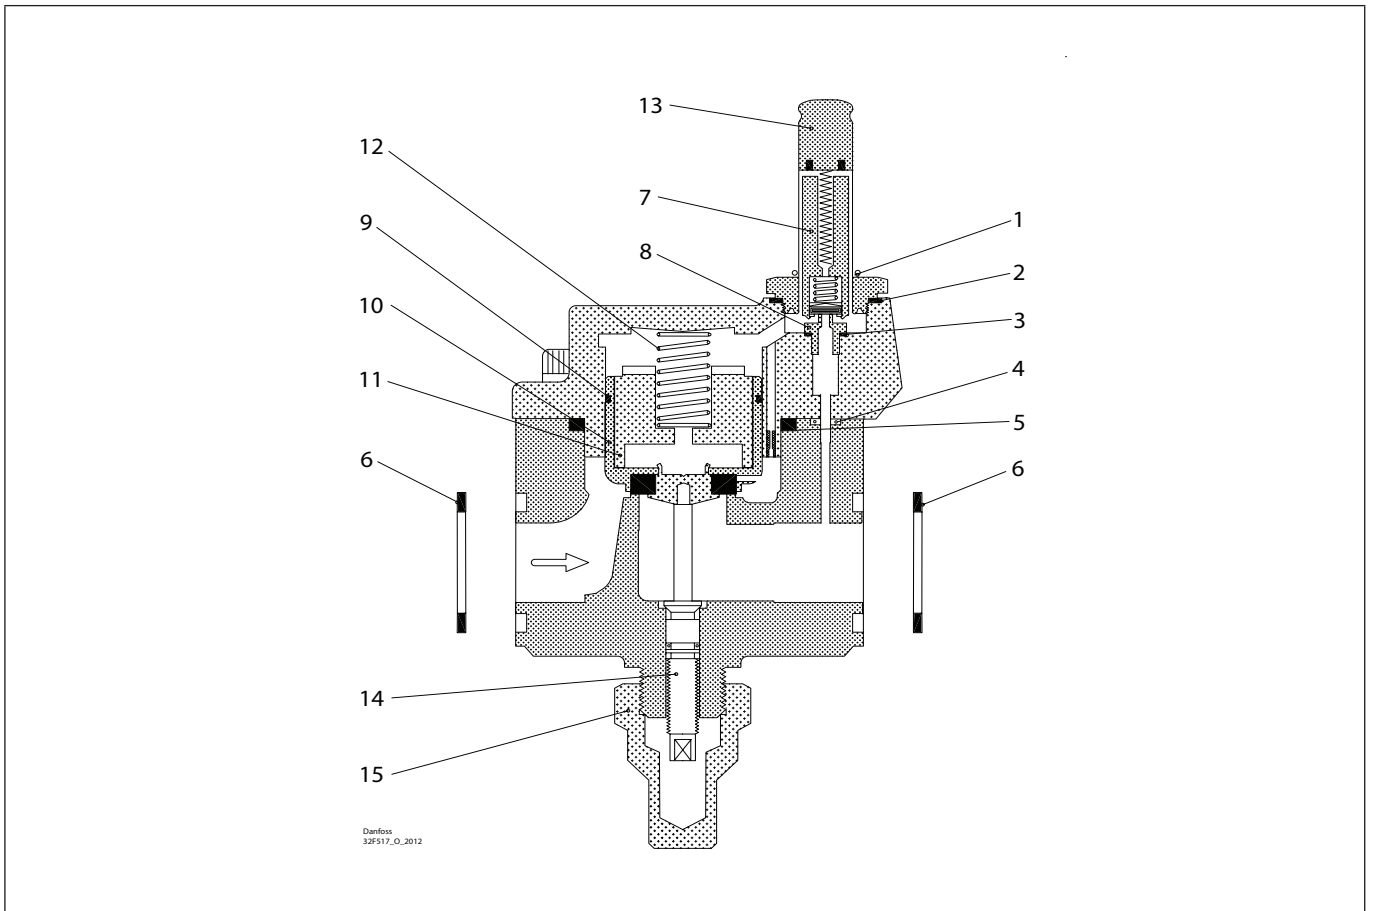

Installation guide – Spare parts and accessories

Overhaul kit | Code number 032F2340
EVRA, size 25

<p>1</p> <p>Total no. = 1</p>	<p>2</p> <p>Total no. = 1</p>	<p>3</p> <p>Total no. = 1</p>	<p>4</p> <p>Total no. = 1</p>	<p>5</p> <p>Total no. = 1</p>
<p>6</p> <p>Total no. = 2</p>	<p>7</p> <p>Total no. = 1</p>	<p>8</p> <p>Total no. = 1</p>	<p>9</p> <p>Total no. = 1</p>	<p>10</p> <p>Total no. = 1</p>
<p>11</p> <p>Total no. = 1</p>	<p>12</p> <p>Total no. = 1</p>	<p>13</p> <p>Total no. = 1</p>	<p>14</p> <p>Total no. = 1</p>	<p>15</p> <p>Total no. = 1</p>