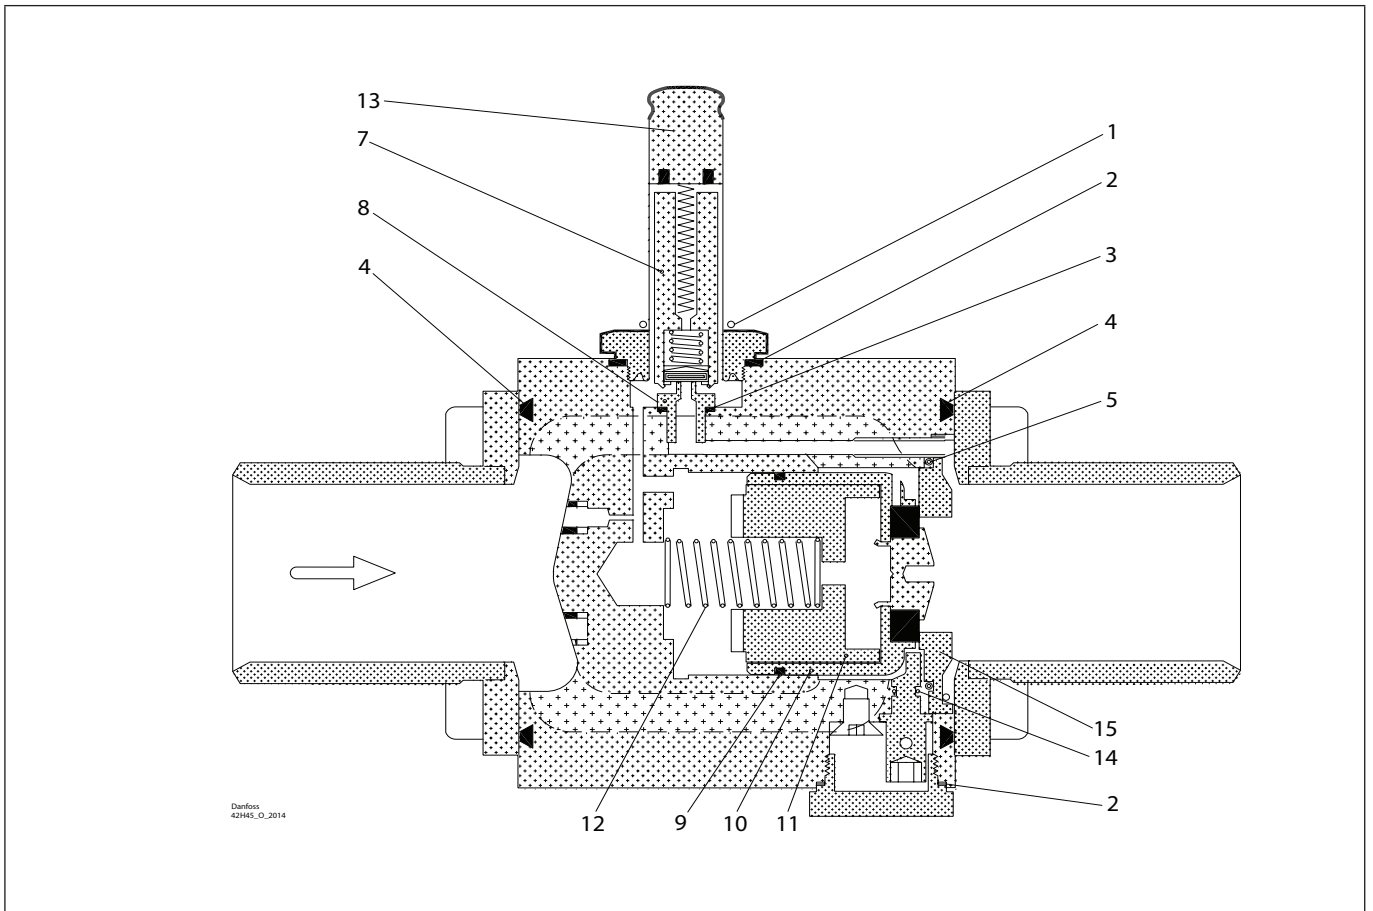

Installation guide – Spare parts and accessories

Overhaul kit | Code number 032F2341  
EVRA, size 32

<p><b>1</b></p> <p>Total no. = 1</p>	<p><b>2</b></p> <p>Alu.</p> <p>Total no. = 2</p>	<p><b>3</b></p> <p>Alu.</p> <p>Total no. = 1</p>	<p><b>4</b></p> <p>Total no. = 2</p>	<p><b>5</b></p> <p>Total no. = 1</p>
<p><b>7</b></p> <p>Total no. = 1</p>	<p><b>8</b></p> <p>Total no. = 1</p>	<p><b>9</b></p> <p>Steel</p> <p>Total no. = 1</p>	<p><b>10</b></p> <p>Total no. = 1</p>	<p><b>11</b></p> <p>Ø38 mm / Ø1.48</p> <p>Total no. = 1</p>
<p><b>12</b></p> <p>Total no. = 1</p>	<p><b>13</b></p> <p>Total no. = 1</p>	<p><b>14</b></p> <p>Total no. = 1</p>	<p><b>15</b></p> <p>Total no. = 1</p>	