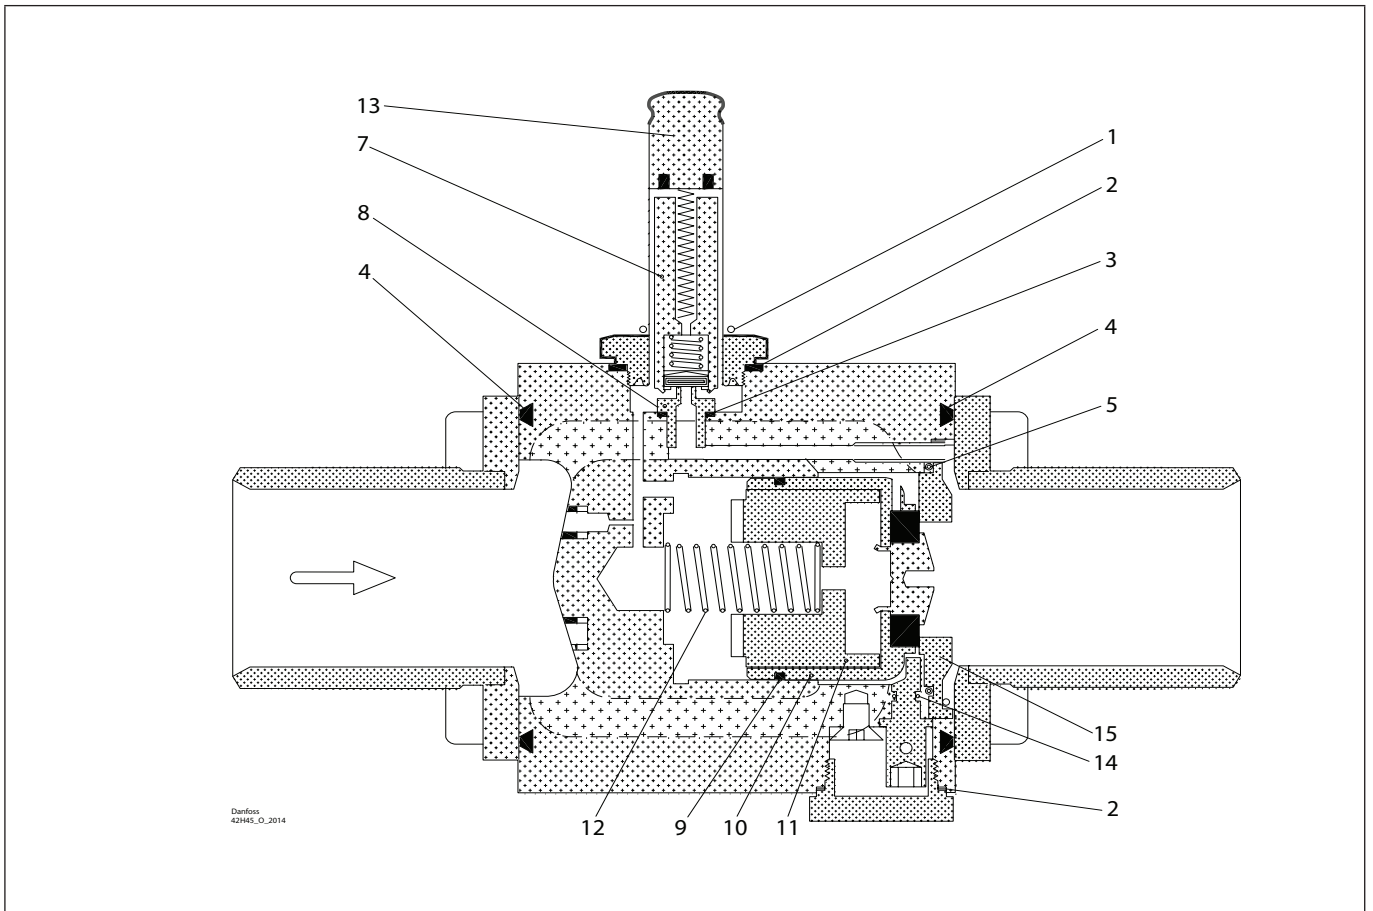

Installation guide – Spare parts and accessories

Overhaul kit | Code number 032F2342
EVRA, size 40

<p>1</p> <p>Ø14 mm Ø0.56"</p> <p>Total no. = 1</p>	<p>2</p> <p>Alu.</p> <p>Ø27 mm Ø1.04"</p> <p>Total no. = 2</p>	<p>3</p> <p>Alu.</p> <p>Ø10 mm Ø0.40"</p> <p>Total no. = 1</p>	<p>4</p> <p>Ø66 mm Ø2.61"</p> <p>Total no. = 2</p>	<p>5</p> <p>Ø42 mm Ø1.66"</p> <p>Total no. = 1</p>
<p>7</p> <p>42.5 mm 1.67"</p> <p>Total no. = 1</p>	<p>8</p> <p>Ø3.3 mm Ø0.13"</p> <p>Total no. = 1</p>	<p>9</p> <p>Steel</p> <p>Ø44 mm Ø1.73"</p> <p>Total no. = 1</p>	<p>10</p> <p>Total no. = 1</p>	<p>11</p> <p>Ø38 mm Ø1.48"</p> <p>Total no. = 1</p>
<p>12</p> <p>Ø17 mm Ø0.67"</p> <p>Total no. = 1</p>	<p>13</p> <p>51 mm 2.01"</p> <p>Total no. = 1</p>	<p>14</p> <p>Ø4 mm Ø0.2"</p> <p>Total no. = 1</p>	<p>15</p> <p>Total no. = 1</p>	