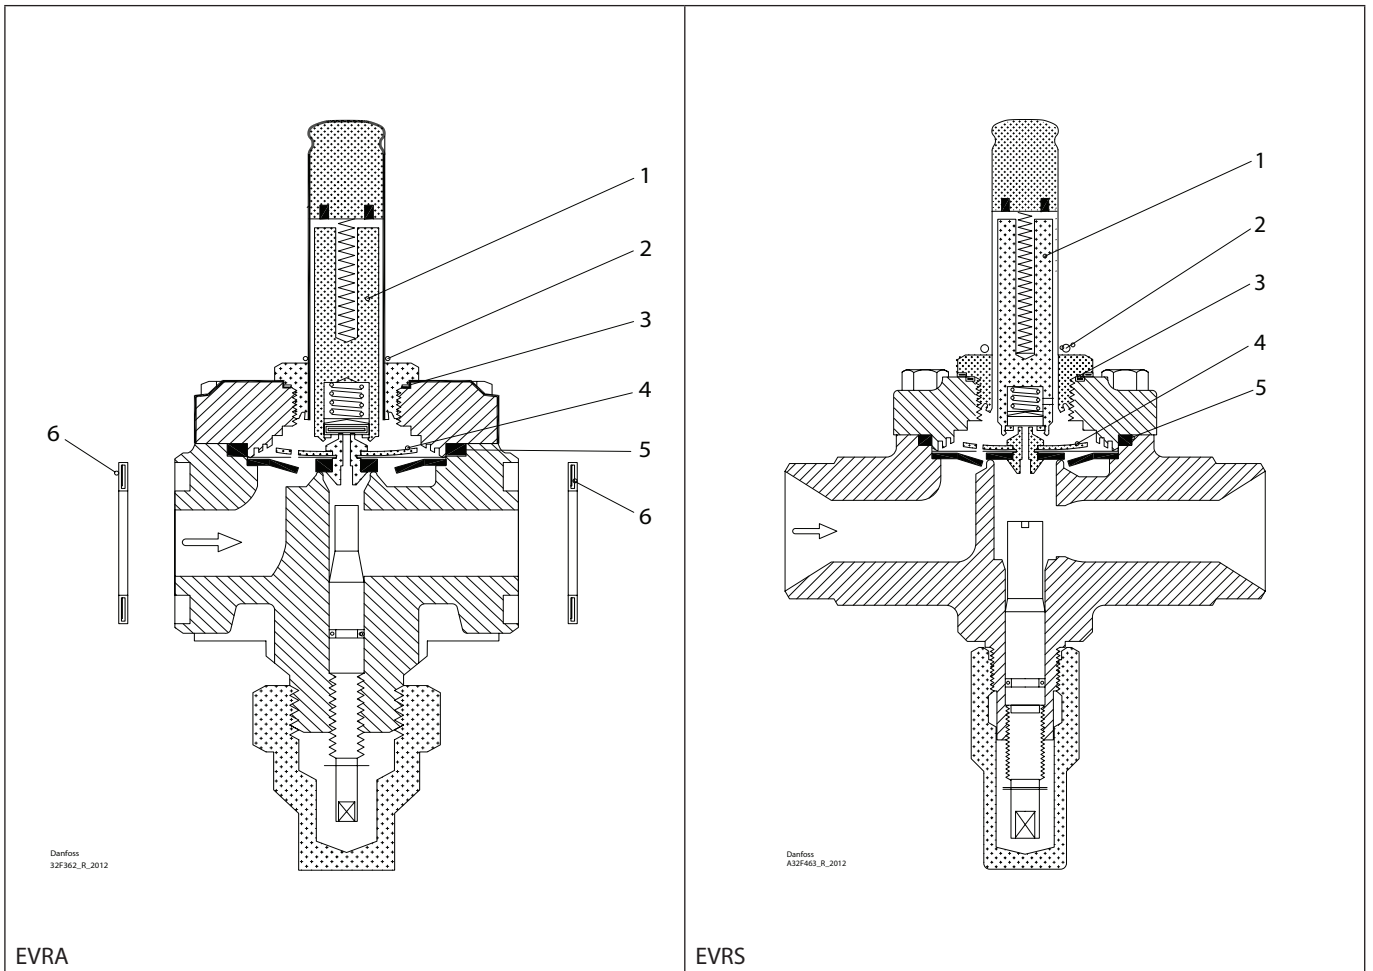

Installation guide – Spare parts and accessories

Repair kit | Code number 032F2330  
EVRA and EVRS, size 10

<p><b>1</b> For AC / DC</p> <p>Total no. = 1</p>	<p><b>2</b></p> <p>Total no. = 1</p>	<p><b>3</b> = Alu.</p> <p>Total no. = 1</p>	<p><b>4</b></p> <p>Total no. = 1</p>	<p><b>5</b> = Rubber</p> <p>Total no. = 1</p>	<p><b>6</b> = Fibre</p> <p>Total no. = 2</p>
--	--------------------------------------	---	--------------------------------------	---	--