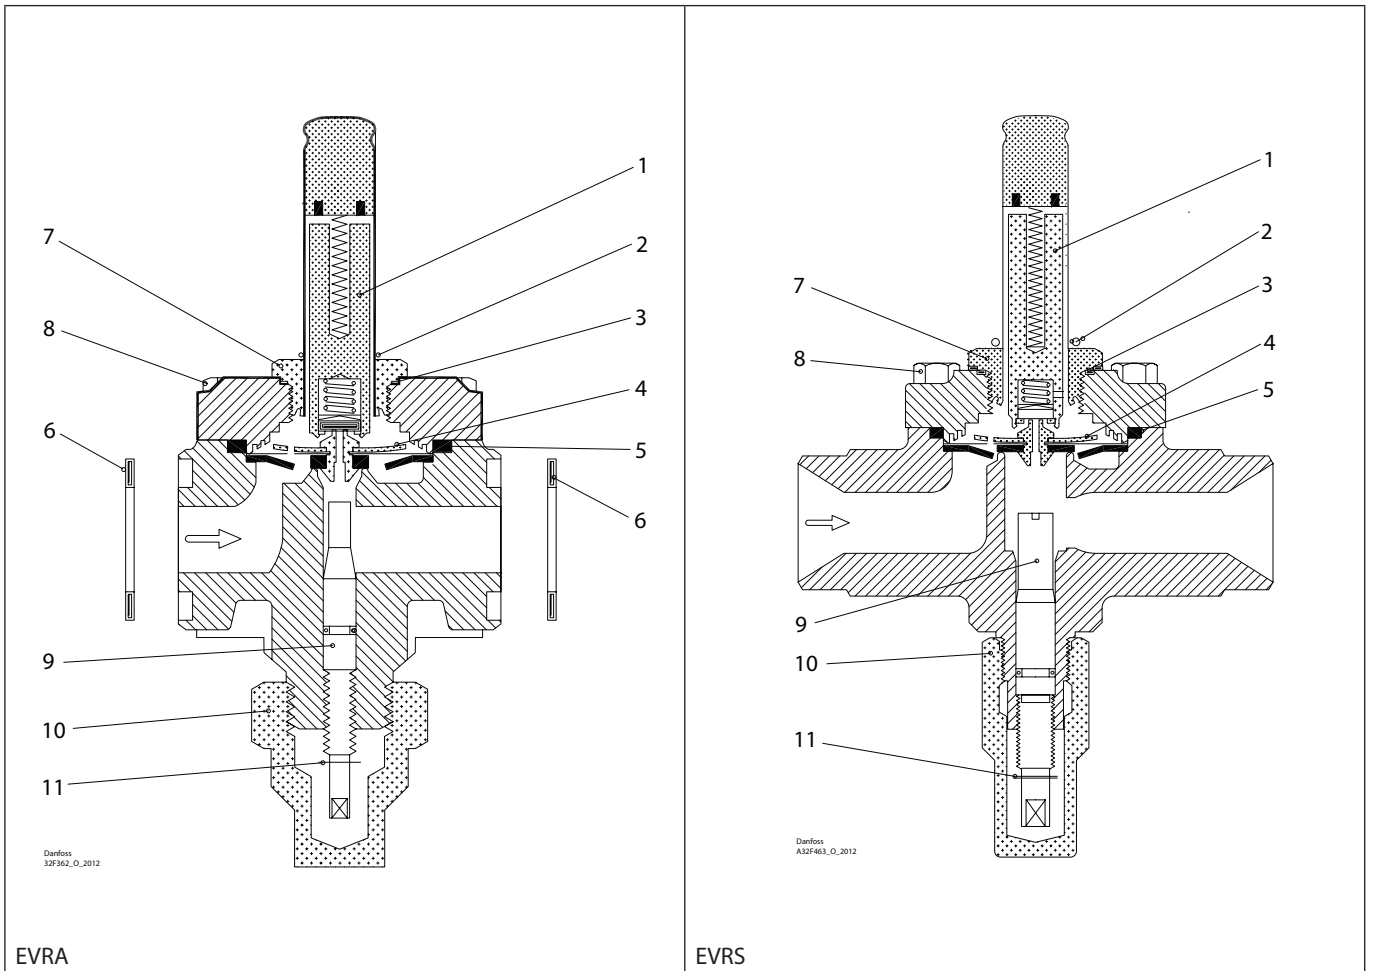

Installation guide – Spare parts and accessories

Overhaul kit | Code number 032F2337
EVRA and EVRS, size 10

<p>1 For AC / DC</p> <p>Total no. = 1</p>	<p>2</p> <p>Total no. = 1</p>	<p>3 = Alu.</p> <p>Total no. = 1</p>	<p>4</p> <p>Total no. = 1</p>	<p>5 = Rubber</p> <p>Total no. = 1</p>	<p>6 = Fibre</p> <p>Total no. = 2</p>
<p>7</p> <p>Total no. = 1</p>	<p>8</p> <p>Total no. = 4</p>	<p>9</p> <p>Total no. = 1</p>	<p>10</p> <p>Total no. = 1</p>	<p>11</p> <p>Total no. = 1</p>	