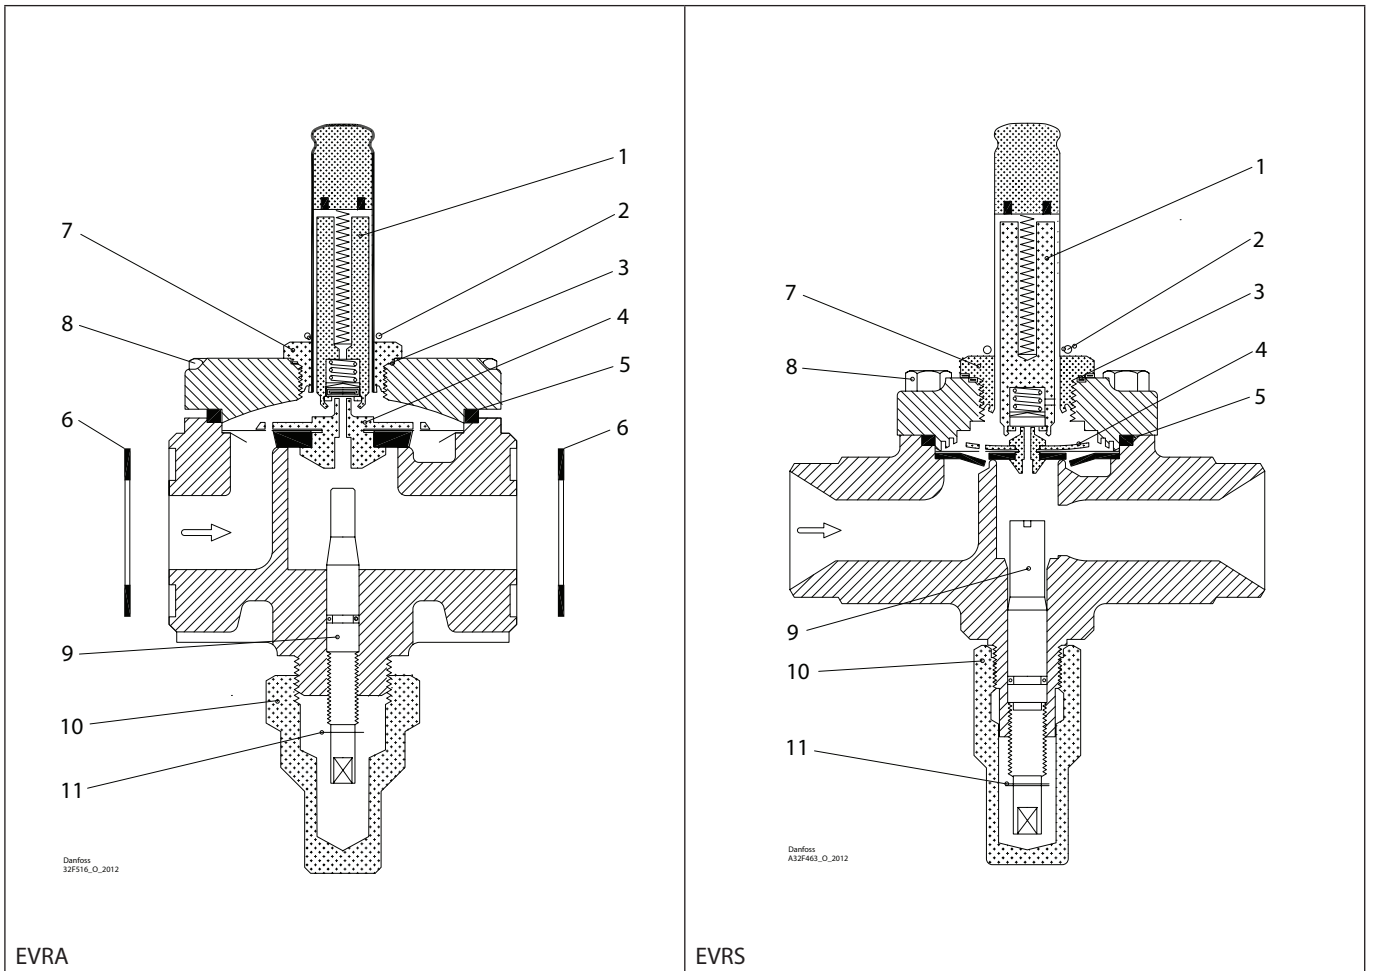

Installation guide – Spare parts and accessories

Overhaul kit | Code number 032F2339
EVRA and EVRS, size 20

<p>1 For AC / DC</p> <p>Total no. = 1</p>	<p>2</p> <p>Total no. = 1</p>	<p>3 = Alu.</p> <p>Total no. = 1</p>	<p>4</p> <p>Total no. = 1</p>	<p>5 = Rubber</p> <p>Total no. = 1</p>	<p>6 = Fibre</p> <p>Total no. = 2</p>
<p>7</p> <p>Total no. = 1</p>	<p>8</p> <p>Total no. = 4</p>	<p>9</p> <p>Total no. = 1</p>	<p>10</p> <p>Total no. = 1</p>	<p>11</p> <p>Total no. = 1</p>	