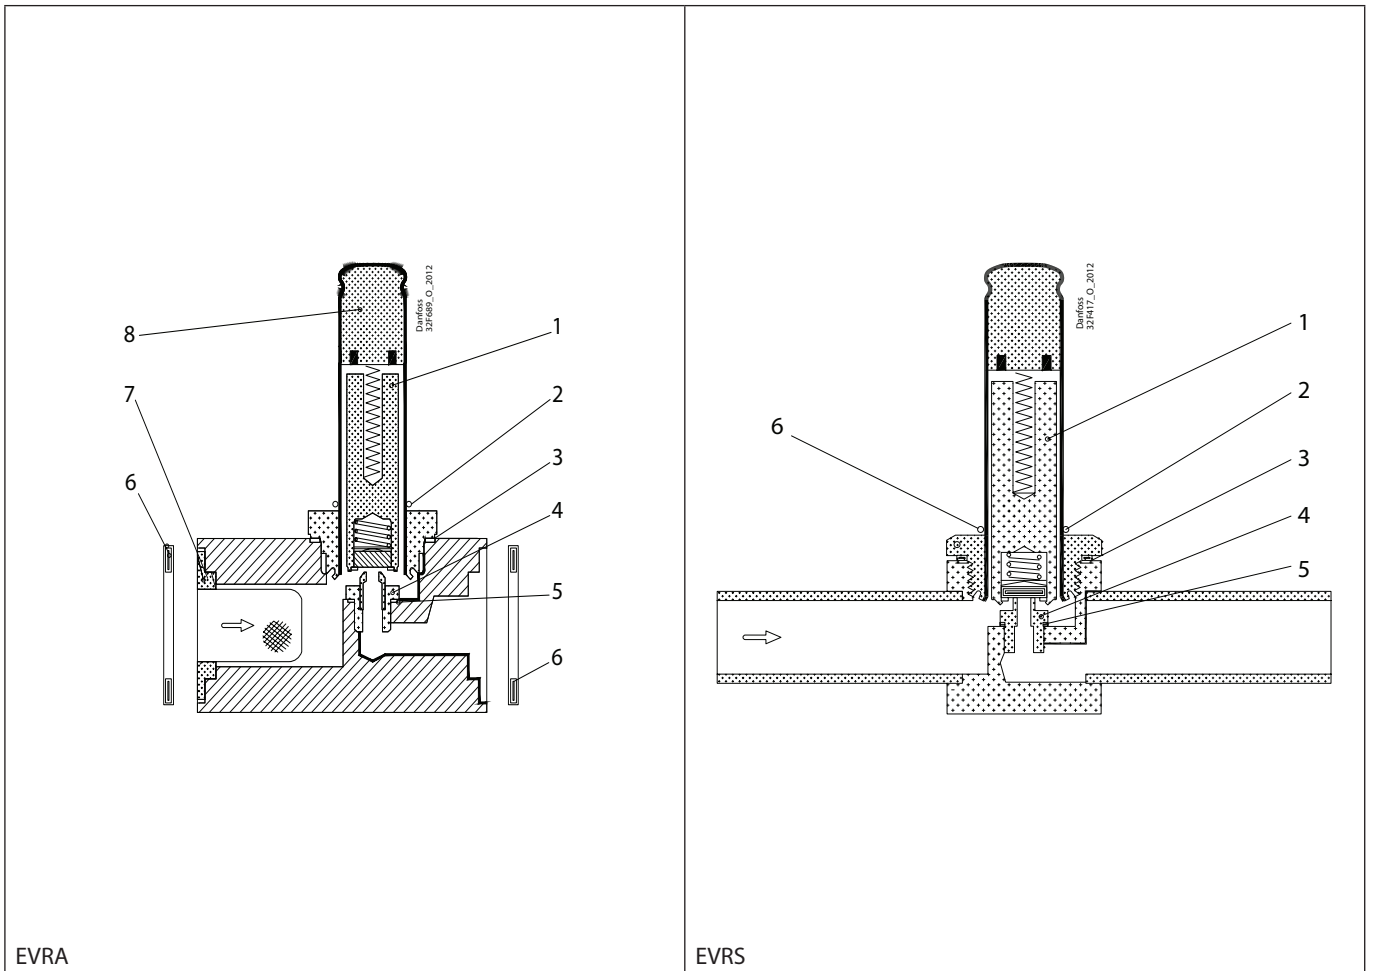

Installation guide – Spare parts and accessories

Overhaul kit | Code number 032F2336  
EVRA and EVRS, size 3

EVRA

EVRS

<p><b>1</b> For AC / DC</p> <p>Total no. = 1</p>	<p><b>2</b></p> <p>Total no. = 1</p>	<p><b>3</b> = Alu.</p> <p>Total no. = 1</p>	<p><b>4</b></p> <p>Total no. = 1</p>	<p><b>5</b> = Alu.</p> <p>Total no. = 1</p>	<p><b>6</b> = Fibre</p> <p>Total no. = 2</p>
<p><b>7</b></p> <p>Total no. = 1</p>	<p><b>8</b></p> <p>Total no. = 1</p>				