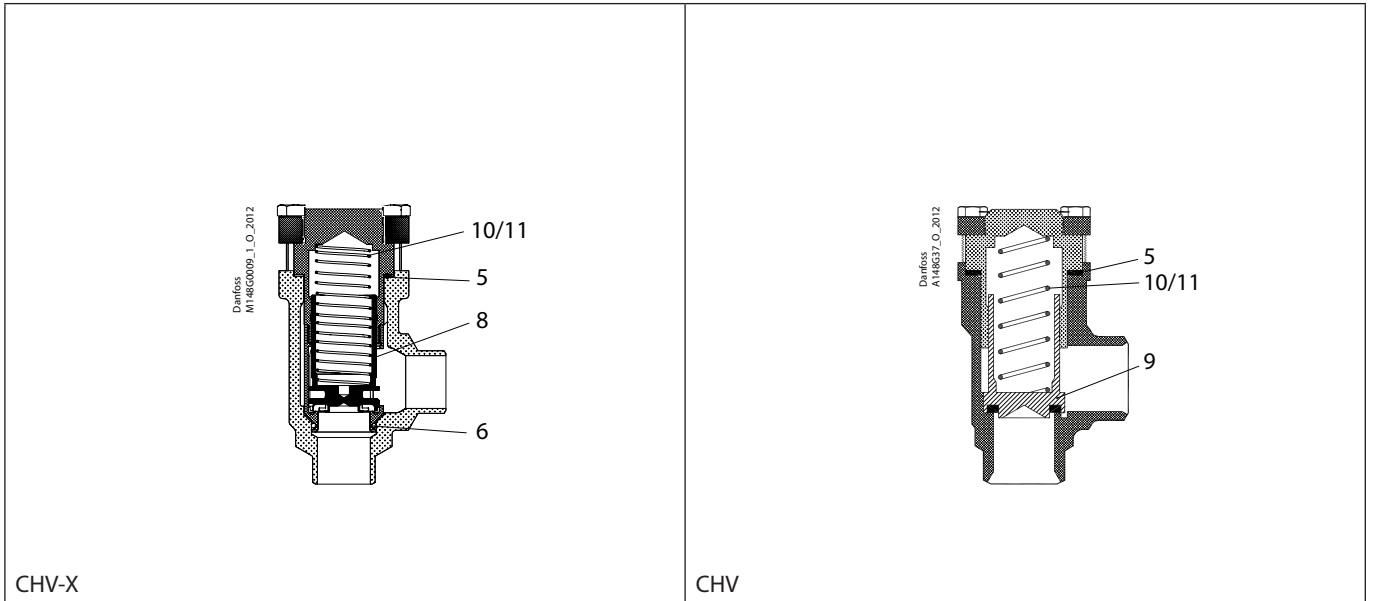

Installation guide – Spare parts and accessories

Overhaul kit | Code number 148B6167

CHV / CHV-X sizes 15 - 20

<p>5</p> <p>Total no. = 1</p>	<p>6</p> <p>Total no. = 1</p>	<p>8</p> <p>Total no. = 1</p>	<p>9</p> <p>Total no. = 1</p>	<p>10</p> <p>Total no. = 1</p>
<p>11</p> <p>Total no. = 1</p>				