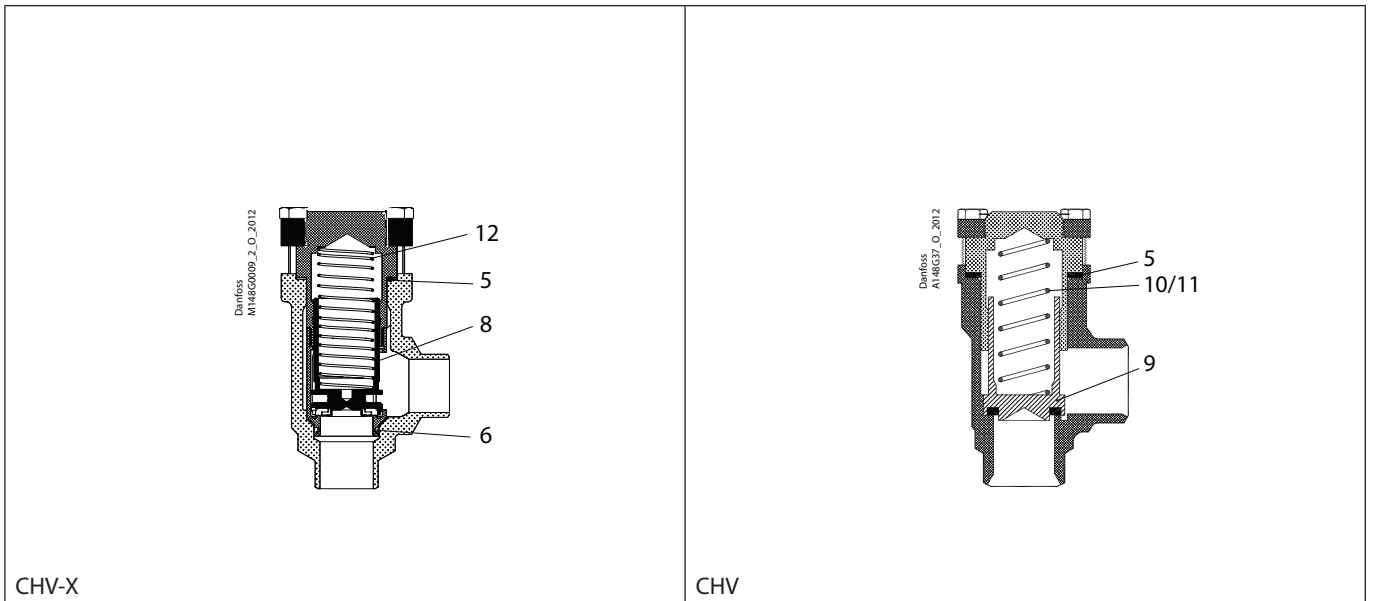

Installation guide – Spare parts and accessories

Overhaul kit | Code number 148B6168

CHV / CHV-X sizes 25 - 40

<p><b>5</b></p> <p>Total no. = 1</p>	<p><b>6</b></p> <p>Total no. = 1</p>	<p><b>8</b></p> <p>Total no. = 1</p>	<p><b>9</b></p> <p>Total no. = 1</p>	<p><b>10</b></p> <p>Total no. = 1</p>
<p><b>11</b></p> <p>Total no. = 1</p>	<p><b>12</b></p> <p>Total no. = 1</p>			