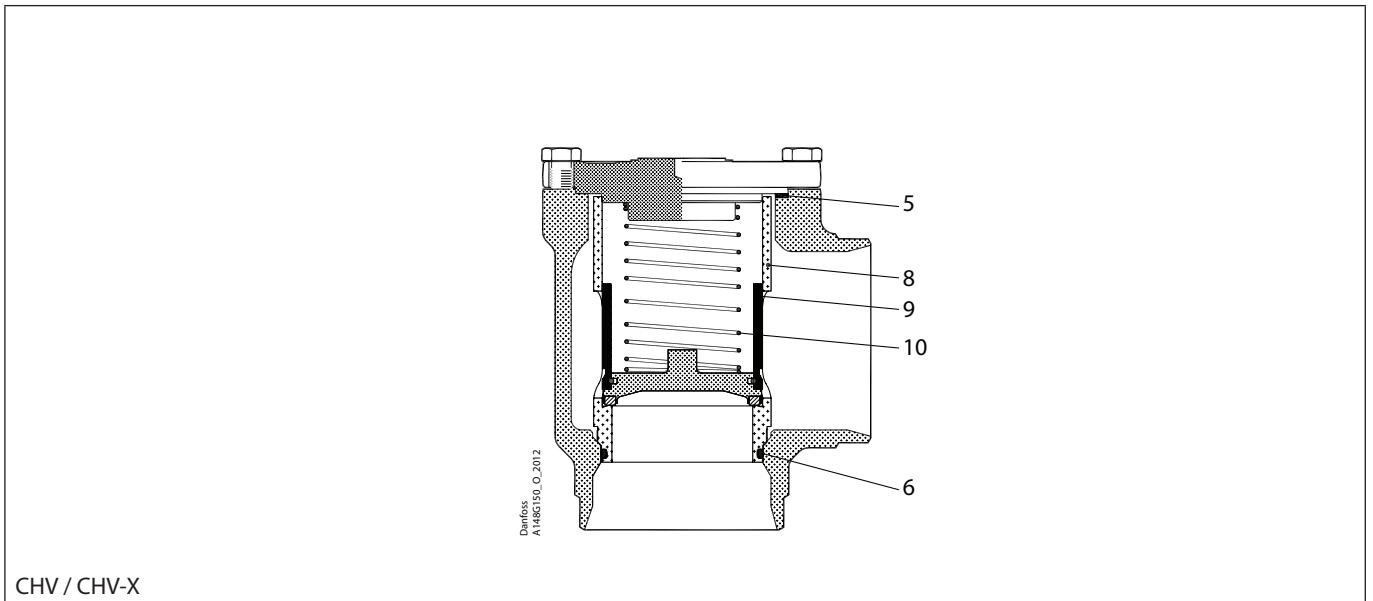

Installation guide – Spare parts and accessories

Overhaul kit | Code number 148B6169

CHV / CHV-X sizes 50

CHV / CHV-X

<p>5</p> <p>Total no. = 1</p>	<p>6</p> <p>Total no. = 1</p>	<p>8</p> <p>Total no. = 1</p>	<p>9</p> <p>Total no. = 1</p>	<p>10</p> <p>Total no. = 1</p>
--------------------------------------	--------------------------------------	--------------------------------------	--------------------------------------	---------------------------------------