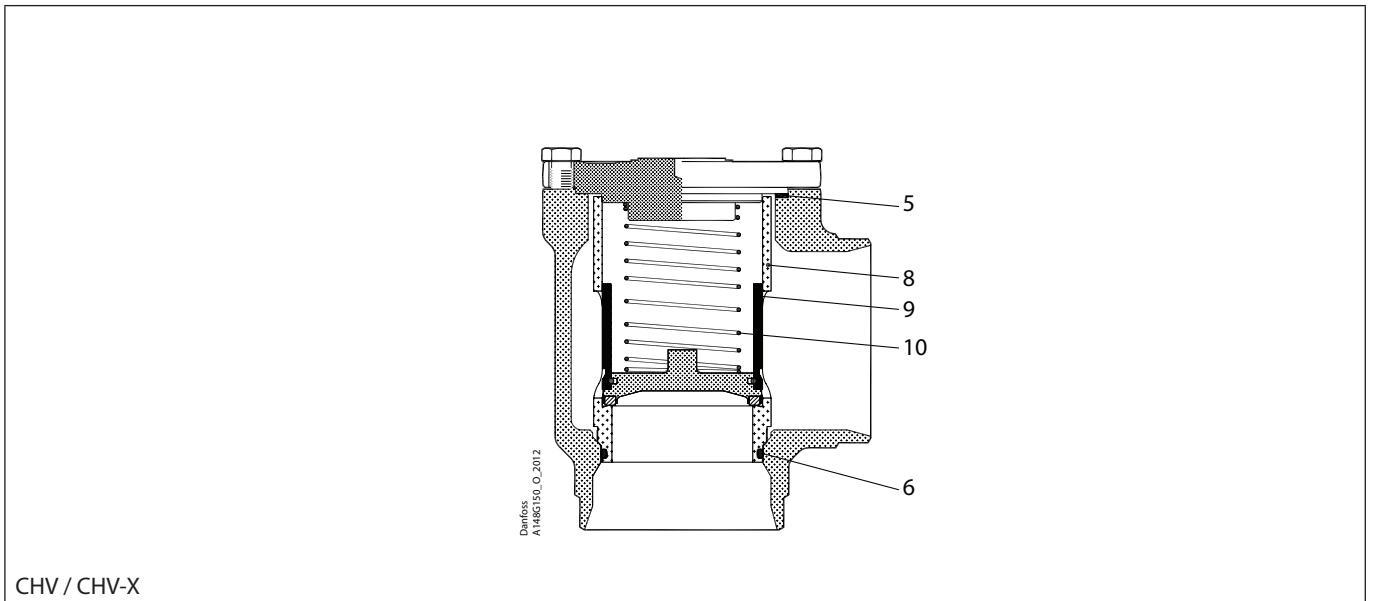

Installation guide – Spare parts and accessories

Overhaul kit | Code number 148B6171  
CHV / CHV-X sizes 80

CHV / CHV-X

<p><b>5</b></p> <p>= Fibre</p> <p>Ø96 mm Ø3.78"</p> <p>Total no. = 1</p>	<p><b>6</b></p> <p>Ø63 mm Ø2.48"</p> <p>Total no. = 1</p>	<p><b>8</b></p> <p>Ø79.5 mm Ø3.13"</p> <p>Total no. = 1</p>	<p><b>9</b></p> <p>Ø70 mm Ø2.76"</p> <p>Total no. = 1</p>	<p><b>10</b></p> <p>160 mm 6.3"</p> <p>Total no. = 1</p>
--	---	---	---	--