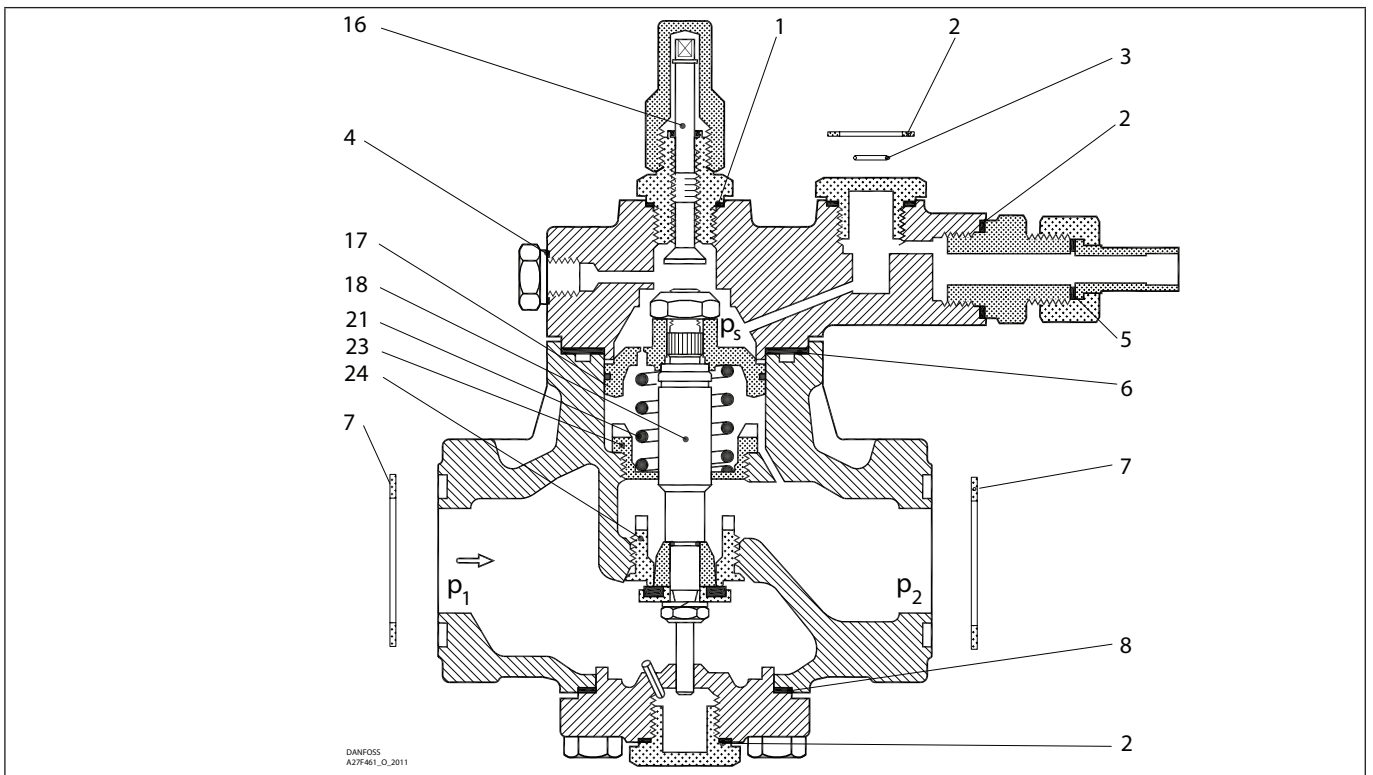

Installation guide – Spare parts and accessories

Overhaul kit | Code number 027F0677
PMFH, size 80-5

<p>1</p> <p>— = Alu.</p> <p>Ø26 mm Ø1.02"</p> <p>Total no. = 1</p>	<p>2</p> <p>— = Fibre</p> <p>Ø33 mm Ø1.28"</p> <p>Total no. = 4</p>	<p>3</p> <p>Ø9 mm Ø0.36"</p> <p>Total no. = 3</p>	<p>4</p> <p>— = Alu.</p> <p>Ø18 mm Ø0.70"</p> <p>Total no. = 1</p>	<p>5</p> <p>— = Alu.</p> <p>Ø14 mm Ø0.55"</p> <p>Total no. = 1</p>	<p>6</p> <p>— = Fibre</p> <p>Ø75 mm Ø2.95"</p> <p>Total no. = 1</p>
<p>7</p> <p>— = Fibre</p> <p>Ø39 mm Ø1.54"</p> <p>Total no. = 2</p>	<p>8</p> <p>— = Fibre</p> <p>Ø60 mm Ø2.36"</p> <p>Total no. = 1</p>	<p>9*</p> <p>— = Alu.</p> <p>Ø32 mm Ø1.26"</p> <p>Total no. = 1</p>	<p>10*</p> <p>— = Alu.</p> <p>Ø22 mm Ø0.87"</p> <p>Total no. = 1</p>	<p>16</p>	<p>17</p> <p>Ø50 mm Ø1.97"</p>
<p>18</p> <p>Ø18 mm Ø0.71"</p>	<p>21</p> <p>Standard</p> <p>Ø28 mm Ø1.10"</p> <p>Total no. = 1</p> <p>Weak</p> <p>Ø27 mm Ø1.06"</p> <p>Total no. = 1</p>	<p>23</p> <p>M39</p>	<p>24</p> <p>Ø23 mm Ø0.91"</p>		

* The spare part is included in the package but is not used for PMFH size 80-5.