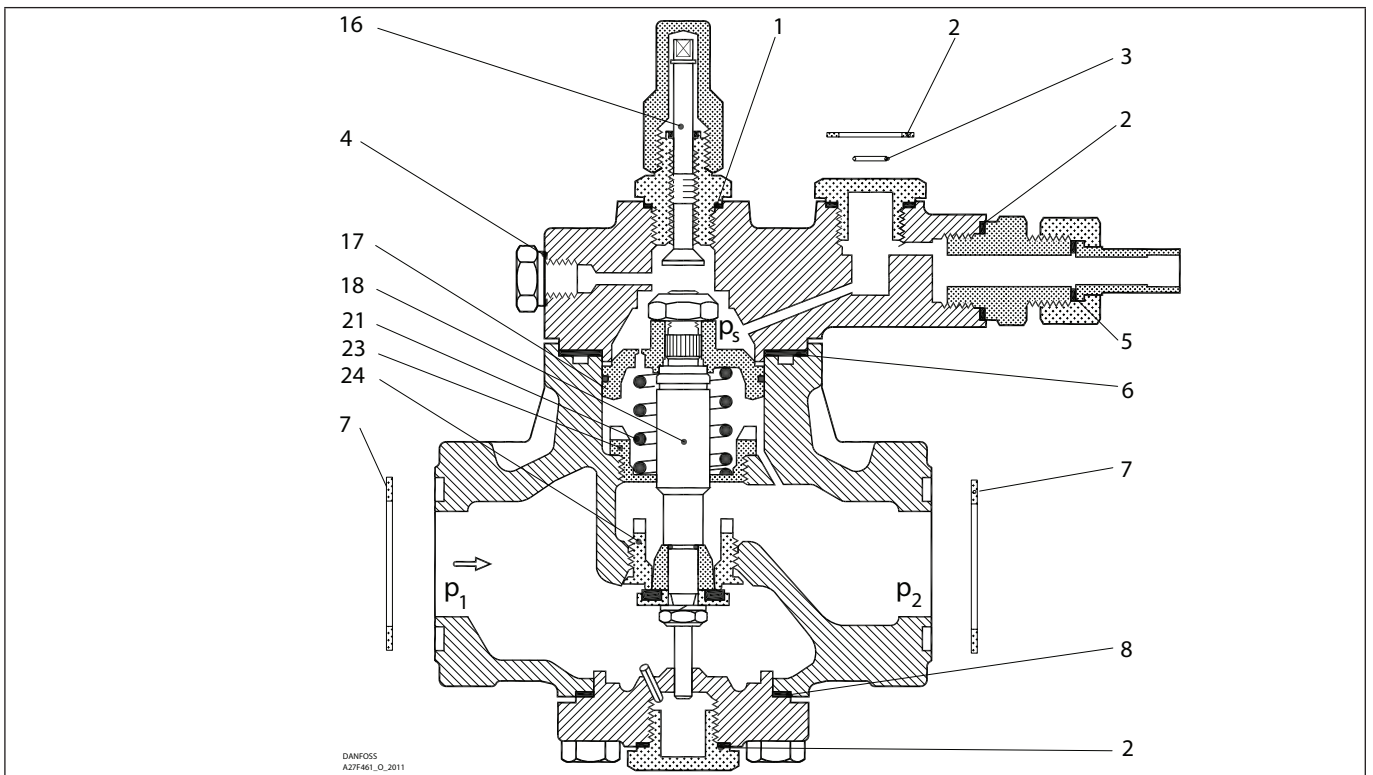

Installation guide – Spare parts and accessories

Overhaul kit | Code number 027F0700
PMFH, size 80-7

<p>1</p> <p>— = Alu.</p> <p>Ø26 mm Ø1.02"</p> <p>Total no. = 1</p>	<p>2</p> <p>— = Fibre</p> <p>Ø33 mm Ø1.28"</p> <p>Total no. = 4</p>	<p>3</p> <p>Ø9 mm Ø0.36"</p> <p>Total no. = 3</p>	<p>4</p> <p>— = Alu.</p> <p>Ø18 mm Ø0.70"</p> <p>Total no. = 1</p>	<p>5</p> <p>— = Alu.</p> <p>Ø14 mm Ø0.55"</p> <p>Total no. = 1</p>	<p>6</p> <p>— = Fibre</p> <p>Ø75 mm Ø2.95"</p> <p>Total no. = 1</p>
<p>7</p> <p>— = Fibre</p> <p>Ø39 mm Ø1.54"</p> <p>Total no. = 2</p>	<p>8</p> <p>— = Fibre</p> <p>Ø60 mm Ø2.36"</p> <p>Total no. = 1</p>	<p>9*</p> <p>— = Alu.</p> <p>Ø32 mm Ø1.26"</p> <p>Total no. = 1</p>	<p>10*</p> <p>— = Alu.</p> <p>Ø22 mm Ø0.87"</p> <p>Total no. = 1</p>	<p>16</p>	<p>17</p> <p>Ø50 mm Ø1.97"</p>
<p>18</p> <p>Ø18 mm Ø0.71"</p>	<p>21</p> <p>Standard</p> <p>Ø28 mm Ø1.10"</p> <p>Total no. = 1</p> <p>Weak</p> <p>Ø27 mm Ø1.06"</p> <p>Total no. = 1</p>	<p>23</p> <p>M39</p>	<p>24</p> <p>Ø23 mm Ø0.91"</p>		

* The spare part is included in the package but is not used for PMFH size 80-7.