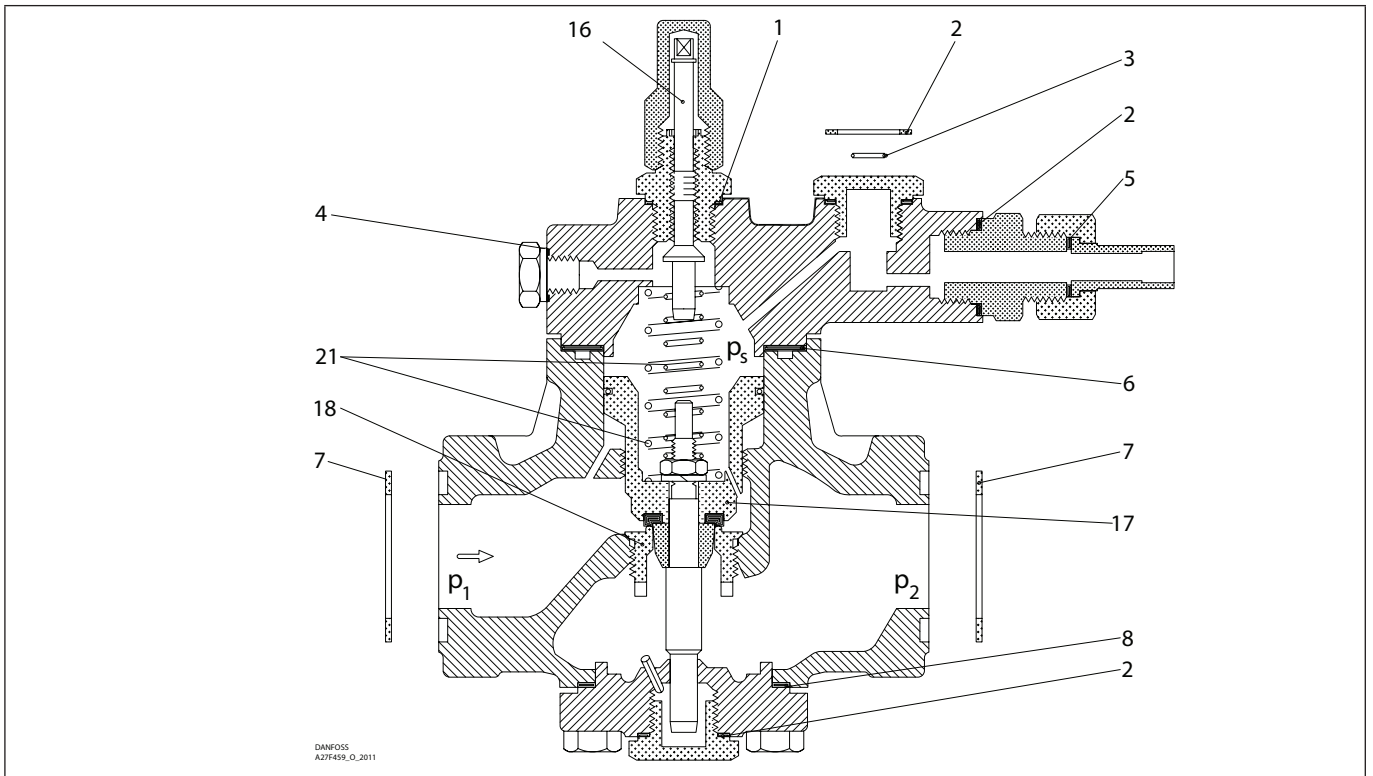

Installation guide – Spare parts and accessories

Overhaul kit | Code number 027F0611  
PMFL, size 80-1

<p><b>1</b></p> <p>— = Alu.</p> <p>Ø26 mm Ø1.02"</p> <p>Total no. = 1</p>	<p><b>2</b></p> <p>— = Fibre</p> <p>Ø33 mm Ø1.28"</p> <p>Total no. = 4</p>	<p><b>3</b></p> <p>Ø9 mm Ø0.36"</p> <p>Total no. = 3</p>	<p><b>4</b></p> <p>— = Alu.</p> <p>Ø18 mm Ø0.70"</p> <p>Total no. = 1</p>	<p><b>5</b></p> <p>— = Alu.</p> <p>Ø14 mm Ø0.55"</p> <p>Total no. = 1</p>	<p><b>6</b></p> <p>— = Fibre</p> <p>Ø75 mm Ø2.95"</p> <p>Total no. = 1</p>
<p><b>7</b></p> <p>— = Fibre</p> <p>Ø39 mm Ø1.54"</p> <p>Total no. = 2</p>	<p><b>8</b></p> <p>— = Fibre</p> <p>Ø60 mm Ø2.36"</p> <p>Total no. = 1</p>	<p><b>9*</b></p> <p>— = Alu.</p> <p>Ø32 mm Ø1.26"</p> <p>Total no. = 1</p>	<p><b>10*</b></p> <p>— = Alu.</p> <p>Ø22 mm Ø0.87"</p> <p>Total no. = 1</p>	<p><b>16</b></p>	<p><b>17</b></p> <p>Ø80 mm Ø3.15"</p>
<p><b>18</b></p> <p>Ø18 mm Ø0.71"</p>	<p><b>21</b> Standard</p> <p>Ø13 mm Ø0.51"</p> <p>Ø25 mm Ø0.98"</p> <p>1 set</p>	<p><b>21</b> Weak</p> <p>Ø12 mm Ø0.45"</p> <p>Ø25 mm Ø0.98"</p> <p>1 set</p>	<p><b>21</b> Strong</p> <p>Ø13 mm Ø0.52"</p> <p>Ø25 mm Ø0.98"</p> <p>1 set</p>		

\* The spare part is included in the package but is not used for PMFL size 80-1.