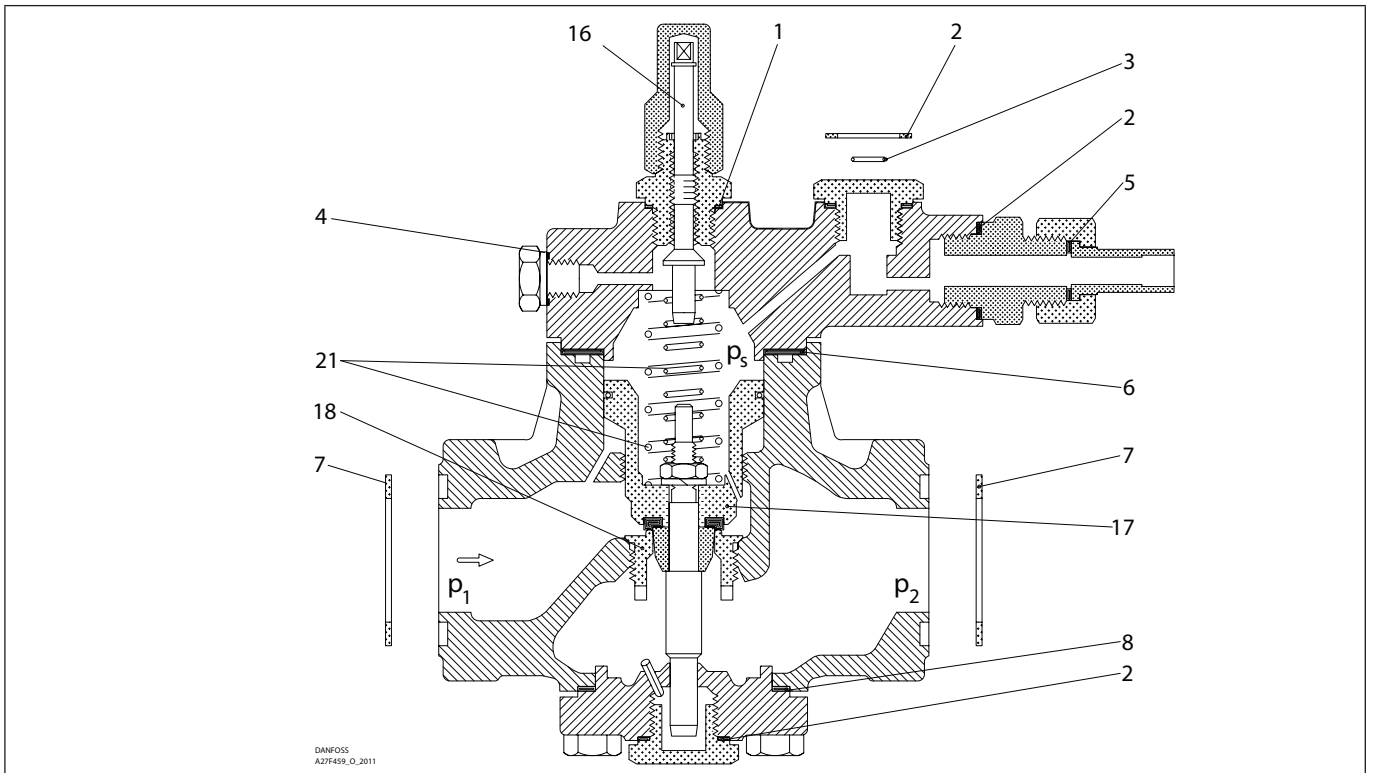

Installation guide – Spare parts and accessories

Overhaul kit | Code number 027F0631
PMFL, size 80-2

<p>1</p> <p>— = Alu.</p> <p>Total no. = 1</p>	<p>2</p> <p>— = Fibre</p> <p>Total no. = 4</p>	<p>3</p> <p>Total no. = 3</p>	<p>4</p> <p>— = Alu.</p> <p>Total no. = 1</p>	<p>5</p> <p>— = Alu.</p> <p>Total no. = 1</p>	<p>6</p> <p>— = Fibre</p> <p>Total no. = 1</p>
<p>7</p> <p>— = Fibre</p> <p>Total no. = 2</p>	<p>8</p> <p>— = Fibre</p> <p>Total no. = 1</p>	<p>9*</p> <p>— = Alu.</p> <p>Total no. = 1</p>	<p>10*</p> <p>— = Alu.</p> <p>Total no. = 1</p>	<p>16</p>	<p>17</p>
<p>18</p>	<p>21 Standard</p> <p>1 set</p>	<p>21 Weak</p> <p>1 set</p>	<p>21 Strong</p> <p>1 set</p>		

* The spare part is included in the package but is not used for PMFL size 80-2.