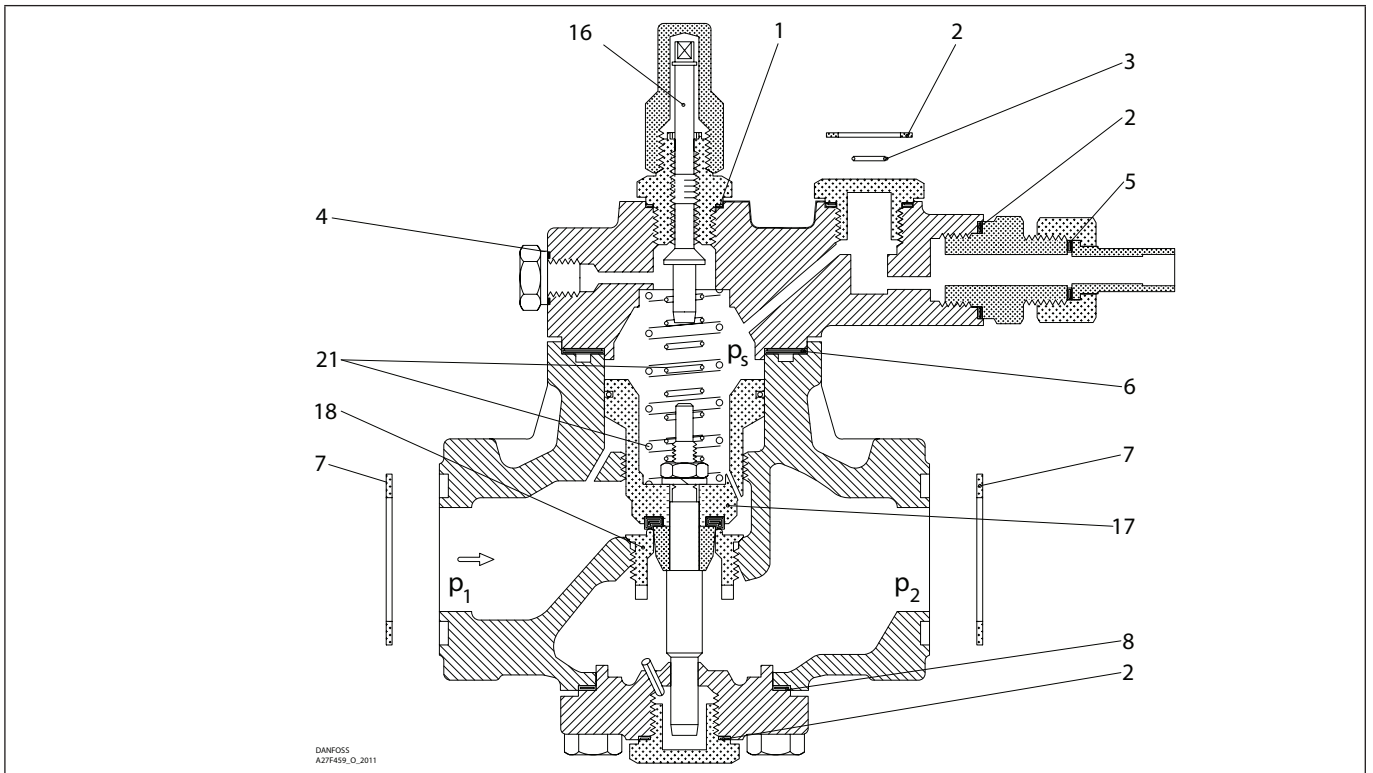

Installation guide – Spare parts and accessories

Overhaul kit | Code number 027F0634  
PMFL, size 80-5

<p><b>1</b></p> <p>— = Alu.</p> <p>Total no. = 1</p>	<p><b>2</b></p> <p>— = Fibre</p> <p>Total no. = 4</p>	<p><b>3</b></p> <p>Total no. = 3</p>	<p><b>4</b></p> <p>— = Alu.</p> <p>Total no. = 1</p>	<p><b>5</b></p> <p>— = Alu.</p> <p>Total no. = 1</p>	<p><b>6</b></p> <p>— = Fibre</p> <p>Total no. = 1</p>
<p><b>7</b></p> <p>— = Fibre</p> <p>Total no. = 2</p>	<p><b>8</b></p> <p>— = Fibre</p> <p>Total no. = 1</p>	<p><b>9*</b></p> <p>— = Alu.</p> <p>Total no. = 1</p>	<p><b>10*</b></p> <p>— = Alu.</p> <p>Total no. = 1</p>	<p><b>16</b></p>	<p><b>17</b></p>
<p><b>18</b></p>	<p><b>21</b> Standard</p> <p>1 set</p>	<p><b>21</b> Weak</p> <p>1 set</p>	<p><b>21</b> Strong</p> <p>1 set</p>		

\* The spare part is included in the package but is not used for PMFL size 80-5.