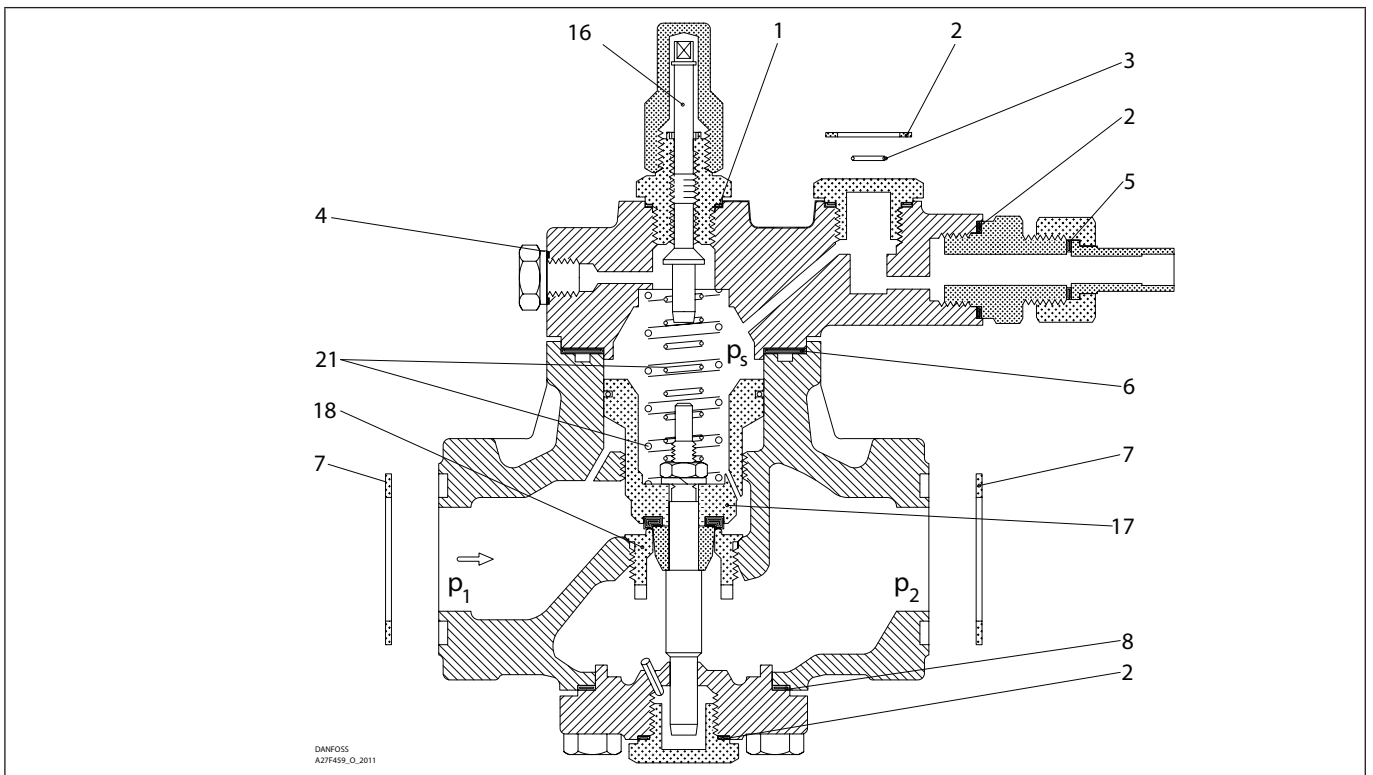

Installation guide – Spare parts and accessories

Overhaul kit | Code number 027F0635
PMFL, size 80-6

<p>1</p> <p>— = Alu.</p> <p>Total no. = 1</p>	<p>2</p> <p>— = Fibre</p> <p>Total no. = 4</p>	<p>3</p> <p>Total no. = 3</p>	<p>4</p> <p>— = Alu.</p> <p>Total no. = 1</p>	<p>5</p> <p>— = Alu.</p> <p>Total no. = 1</p>	<p>6</p> <p>— = Fibre</p> <p>Total no. = 1</p>
<p>7</p> <p>— = Fibre</p> <p>Total no. = 2</p>	<p>8</p> <p>— = Fibre</p> <p>Total no. = 1</p>	<p>9*</p> <p>— = Alu.</p> <p>Total no. = 1</p>	<p>10*</p> <p>— = Alu.</p> <p>Total no. = 1</p>	<p>16</p>	<p>17</p>
<p>18</p>	<p>21 Standard</p> <p>1 set</p>	<p>21 Weak</p> <p>1 set</p>	<p>21 Strong</p> <p>1 set</p>		

* The spare part is included in the package but is not used for PMFL size 80-6.