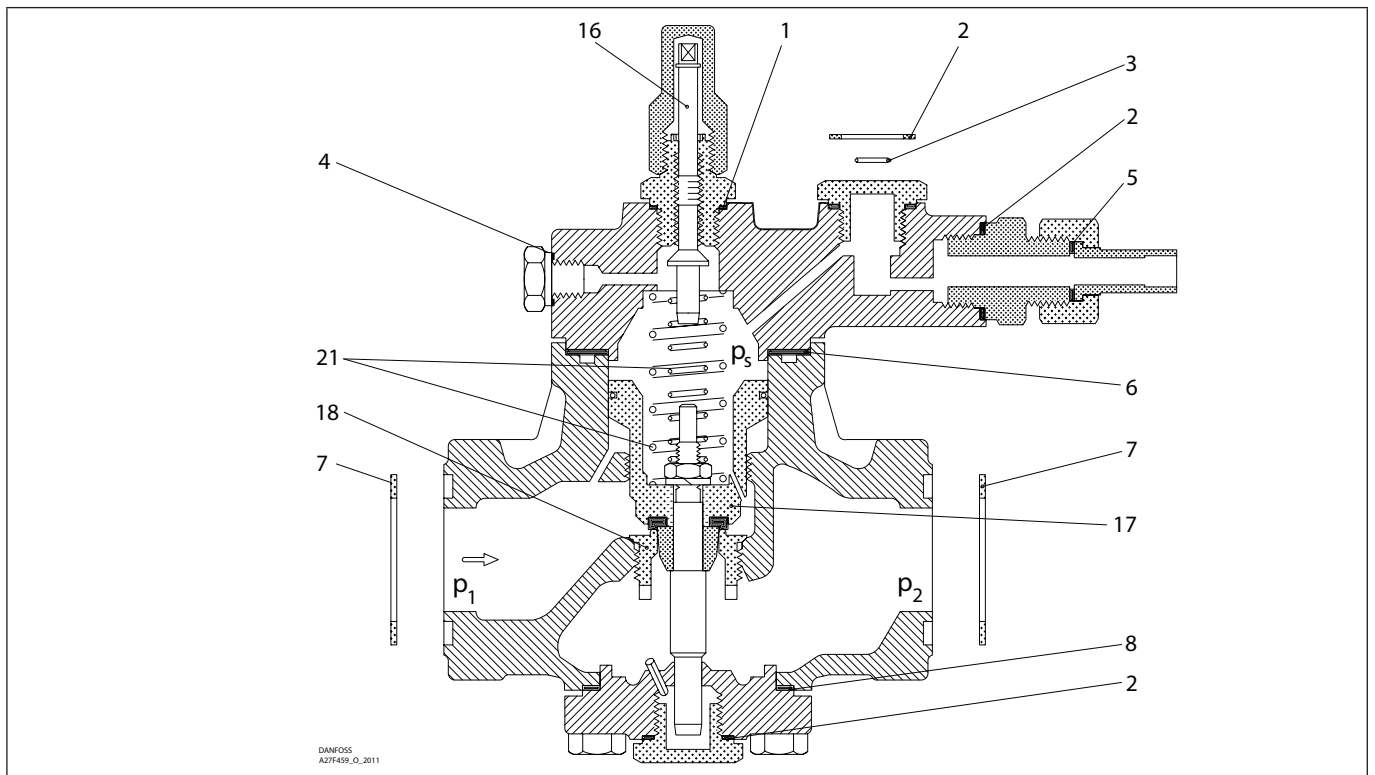

Installation guide – Spare parts and accessories

Overhaul kit | Code number 027F0639
PMFL, size 300

<p>1</p> <p>Alu.</p> <p>Ø26 mm Ø1.02"</p> <p>Total no. = 1</p>	<p>2</p> <p>Fibre</p> <p>Ø33 mm Ø1.28"</p> <p>Total no. = 4</p>	<p>3</p> <p>Ø9 mm Ø0.36"</p> <p>Total no. = 3</p>	<p>4</p> <p>Alu.</p> <p>Ø18 mm Ø0.70"</p> <p>Total no. = 1</p>	<p>5</p> <p>Alu.</p> <p>Ø14 mm Ø0.55"</p> <p>Total no. = 1</p>	<p>6</p> <p>Fibre</p> <p>Ø105 mm Ø4.13"</p> <p>Total no. = 1</p>
<p>7</p> <p>Fibre</p> <p>Ø76 mm Ø2.99"</p> <p>Total no. = 2</p>	<p>8</p> <p>Fibre</p> <p>Ø92 mm Ø3.62"</p> <p>Total no. = 1</p>	<p>9*</p> <p>Alu.</p> <p>Ø32 mm Ø1.26"</p> <p>Total no. = 1</p>	<p>10*</p> <p>Alu.</p> <p>Ø22 mm Ø0.87"</p> <p>Total no. = 1</p>	<p>16</p> <p>26 mm 1.02"</p>	<p>17</p> <p>Ø80 mm Ø3.14"</p>
<p>18</p> <p>Ø37 mm Ø1.46"</p>	<p>21 Standard</p> <p>Ø17 mm Ø0.67"</p> <p>Ø35 mm Ø1.38"</p> <p>1 set</p>	<p>21 Weak</p> <p>Ø15 mm Ø0.59"</p> <p>Ø35 mm Ø1.38"</p> <p>1 set</p>	<p>21 Strong</p> <p>Ø17 mm Ø0.67"</p> <p>Ø35 mm Ø1.38"</p> <p>1 set</p>		

* The spare part is included in the package but is not used for PMFL size 300.