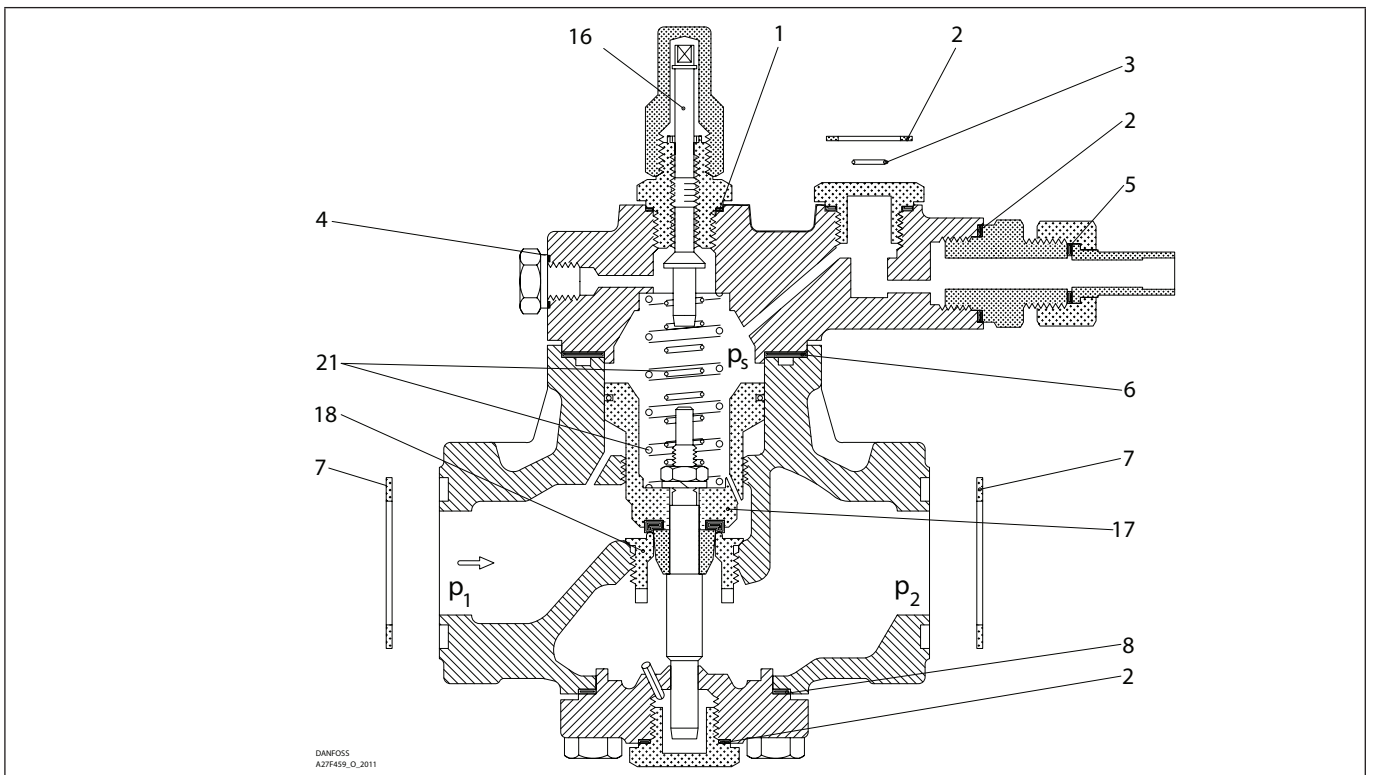

Installation guide – Spare parts and accessories

Overhaul kit | Code number 027F0636
PMFL, size 80-7

<p>1</p> <p>— = Alu.</p> <p>Ø26 mm Ø1.02"</p> <p>Total no. = 1</p>	<p>2</p> <p>— = Fibre</p> <p>Ø33 mm Ø1.28"</p> <p>Total no. = 4</p>	<p>3</p> <p>Ø9 mm Ø0.36"</p> <p>Total no. = 3</p>	<p>4</p> <p>— = Alu.</p> <p>Ø18 mm Ø0.70"</p> <p>Total no. = 1</p>	<p>5</p> <p>— = Alu.</p> <p>Ø14 mm Ø0.55"</p> <p>Total no. = 1</p>	<p>6</p> <p>— = Fibre</p> <p>Ø75 mm Ø2.95"</p> <p>Total no. = 1</p>
<p>7</p> <p>— = Fibre</p> <p>Ø39 mm Ø1.54"</p> <p>Total no. = 2</p>	<p>8</p> <p>— = Fibre</p> <p>Ø60 mm Ø2.36"</p> <p>Total no. = 1</p>	<p>9*</p> <p>— = Alu.</p> <p>Ø32 mm Ø1.26"</p> <p>Total no. = 1</p>	<p>10*</p> <p>— = Alu.</p> <p>Ø22 mm Ø0.87"</p> <p>Total no. = 1</p>	<p>16</p>	<p>17</p> <p>Ø80 mm Ø3.15"</p> <p>30</p>
<p>18</p> <p>Ø23 mm Ø0.91"</p>	<p>21 Standard</p> <p>Ø13 mm Ø0.51"</p> <p>Ø25 mm Ø0.98"</p> <p>1 set</p>	<p>21 Weak</p> <p>Ø12 mm Ø0.45"</p> <p>Ø25 mm Ø0.98"</p> <p>1 set</p>	<p>21 Strong</p> <p>Ø13 mm Ø0.52"</p> <p>Ø25 mm Ø0.98"</p> <p>1 set</p>		

* The spare part is included in the package but is not used for PMFL size 80-7.