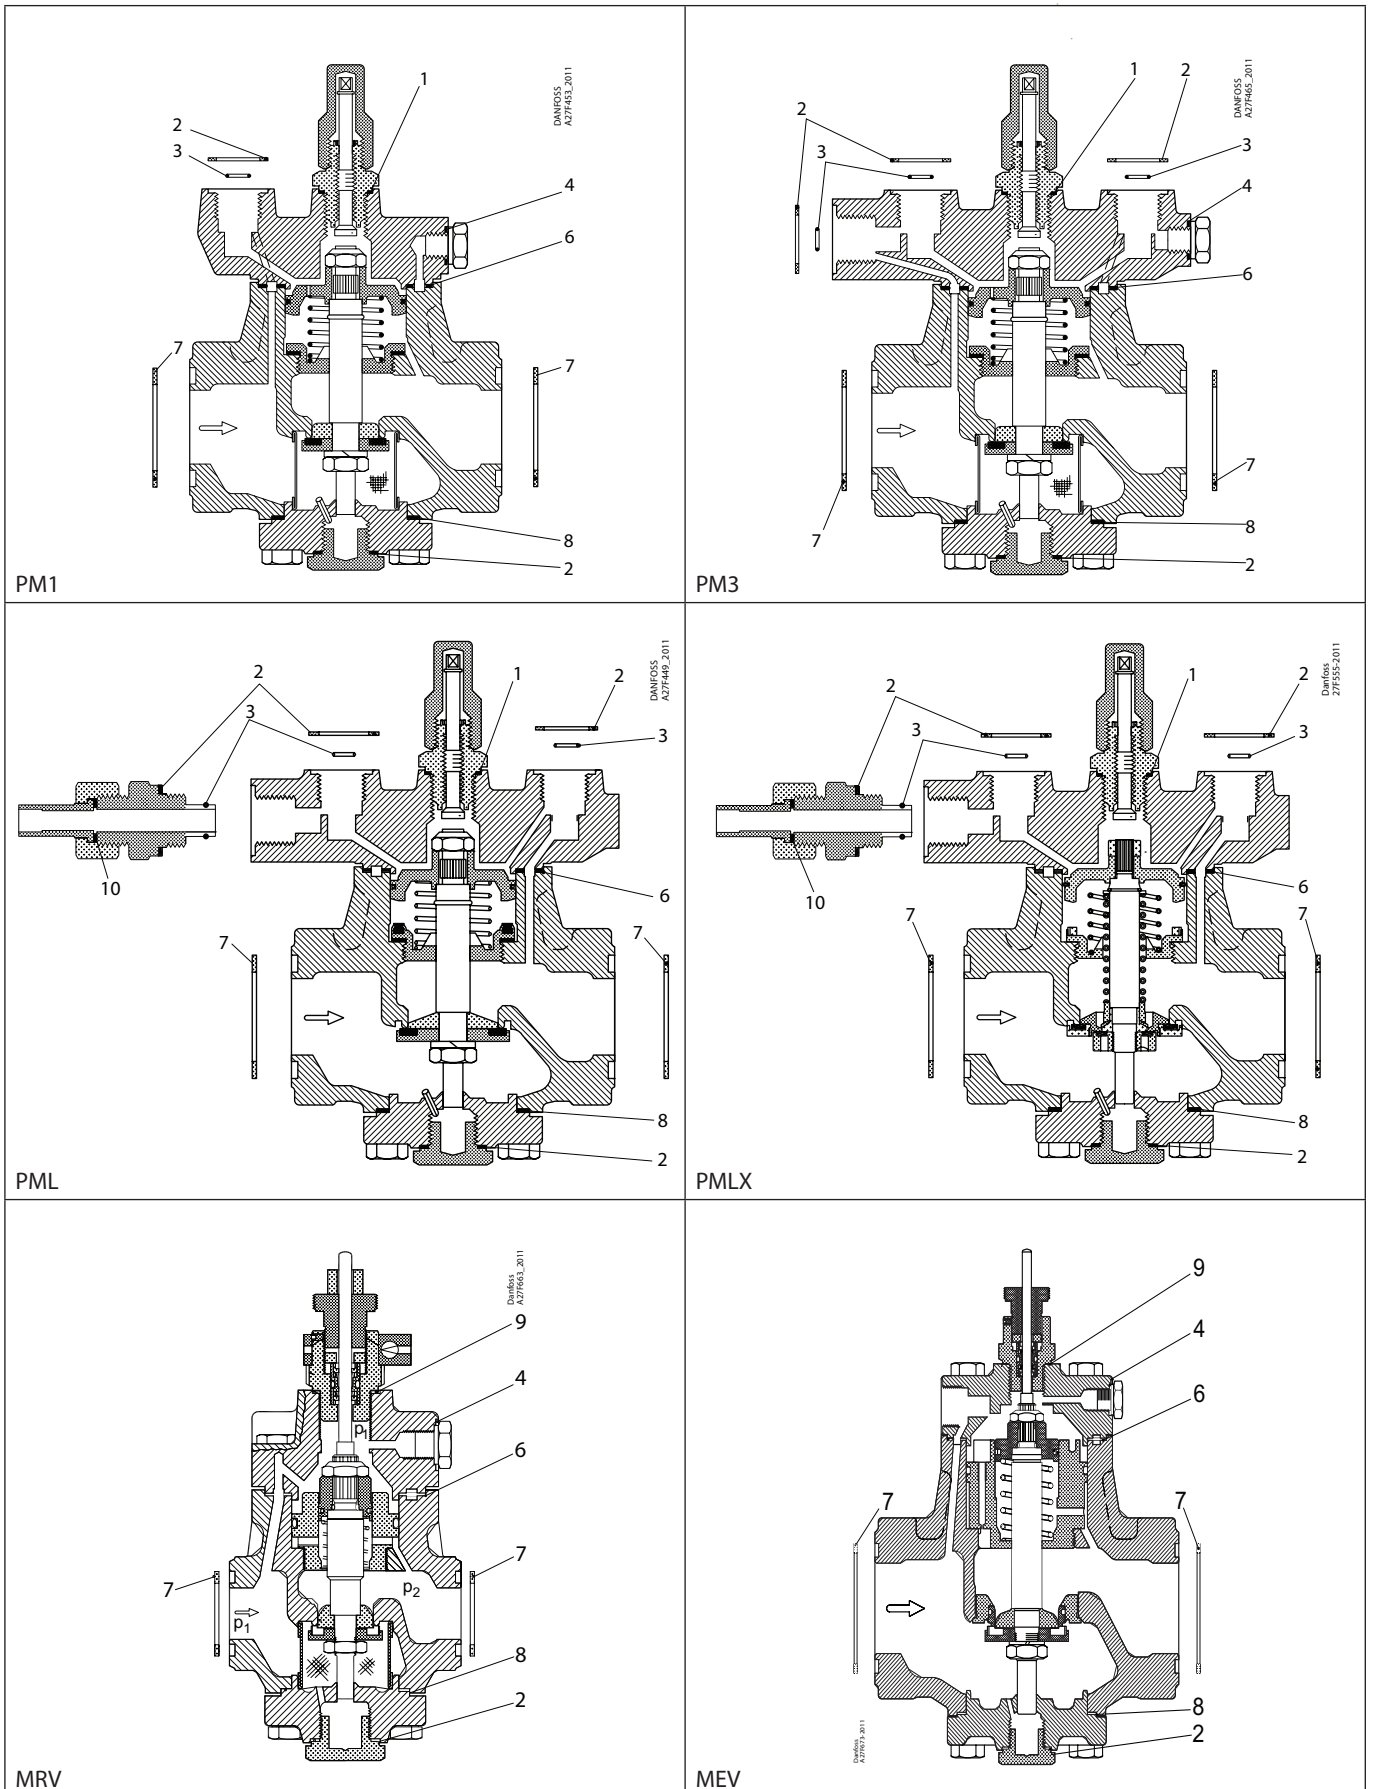

Installation guide – Spare parts and accessories

Inspection kit | Code number 027F3078

PM, PML, PMLX, MRV, size 50 | MEV, PMFH, PMFL, size 300

<p>1</p> <p> = Alu.</p> <p>$\varnothing 26 \text{ mm}$ $\varnothing 1.02''$</p> <p>Total no. = 1</p>	<p>2</p> <p> = Fibre</p> <p>$\varnothing 33 \text{ mm}$ $\varnothing 1.28''$</p> <p>Total no. = 4</p>	<p>3</p> <p> = Alu.</p> <p>$\varnothing 9 \text{ mm}$ $\varnothing 0.36''$</p> <p>Total no. = 3</p>	<p>4</p> <p> = Alu.</p> <p>$\varnothing 18 \text{ mm}$ $\varnothing 0.70''$</p> <p>Total no. = 1</p>
<p>5</p> <p> = Alu.</p> <p>$\varnothing 14 \text{ mm}$ $\varnothing 0.55''$</p> <p>Total no. = 1</p>	<p>6</p> <p> = Fibre</p> <p>$\varnothing 105 \text{ mm}$ $\varnothing 4.13''$</p> <p>Total no. = 1</p>	<p>7</p> <p> = Fibre</p> <p>$\varnothing 76 \text{ mm}$ $\varnothing 2.99''$</p> <p>Total no. = 2</p>	<p>8</p> <p> = Fibre</p> <p>$\varnothing 92 \text{ mm}$ $\varnothing 3.62''$</p> <p>Total no. = 1</p>
<p>9</p> <p> = Alu.</p> <p>$\varnothing 32 \text{ mm}$ $\varnothing 1.26''$</p> <p>Total no. = 1</p>	<p>10</p> <p> = Alu.</p> <p>$\varnothing 22 \text{ mm}$ $\varnothing 0.87''$</p> <p>Total no. = 1</p>		