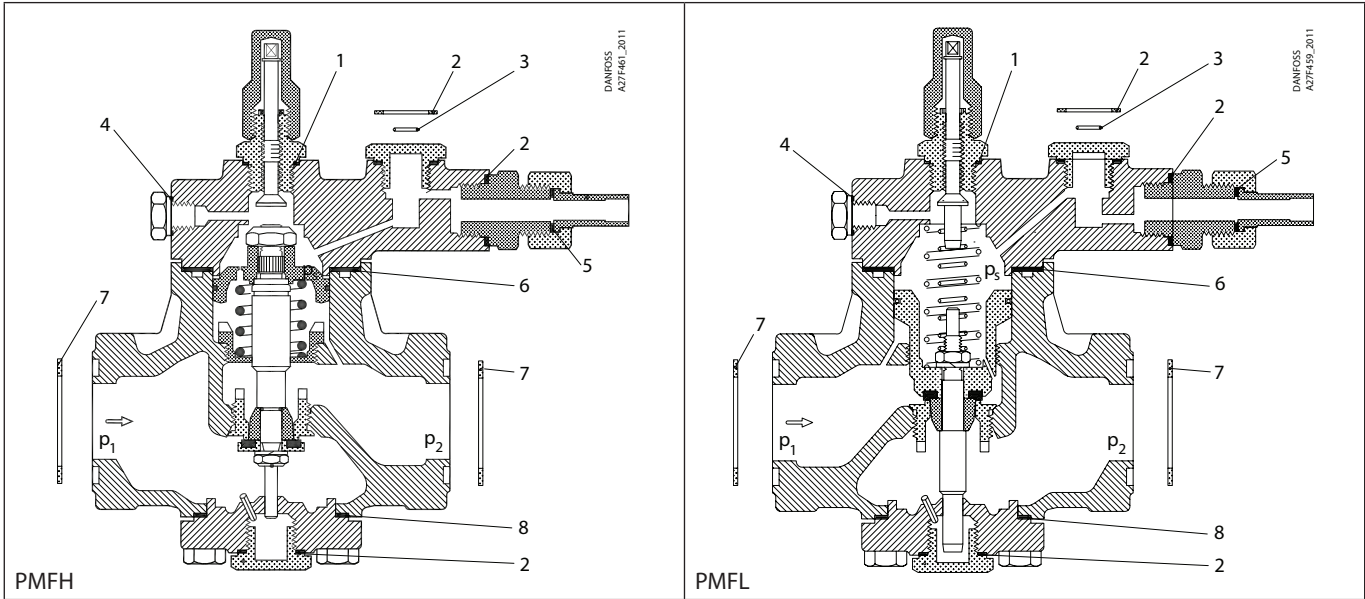

Installation guide – Spare parts and accessories

Inspection kit | Code number 027F3078

PM, PML, PMLX, MRV, size 50 | MEV, PMFH, PMFL, size 300

<p>1</p> <p> = Alu.</p> <p>$\varnothing 26 \text{ mm}$ $\varnothing 1.02''$</p> <p>Total no. = 1</p>	<p>2</p> <p> = Fibre</p> <p>$\varnothing 33 \text{ mm}$ $\varnothing 1.28''$</p> <p>Total no. = 4</p>	<p>3</p> <p> = Alu.</p> <p>$\varnothing 9 \text{ mm}$ $\varnothing 0.36''$</p> <p>Total no. = 3</p>	<p>4</p> <p> = Alu.</p> <p>$\varnothing 18 \text{ mm}$ $\varnothing 0.70''$</p> <p>Total no. = 1</p>
<p>5</p> <p> = Alu.</p> <p>$\varnothing 14 \text{ mm}$ $\varnothing 0.55''$</p> <p>Total no. = 1</p>	<p>6</p> <p> = Fibre</p> <p>$\varnothing 105 \text{ mm}$ $\varnothing 4.13''$</p> <p>Total no. = 1</p>	<p>7</p> <p> = Fibre</p> <p>$\varnothing 76 \text{ mm}$ $\varnothing 2.99''$</p> <p>Total no. = 2</p>	<p>8</p> <p> = Fibre</p> <p>$\varnothing 92 \text{ mm}$ $\varnothing 3.62''$</p> <p>Total no. = 1</p>
<p>9</p> <p> = Alu.</p> <p>$\varnothing 32 \text{ mm}$ $\varnothing 1.26''$</p> <p>Total no. = 1</p>	<p>10</p> <p> = Alu.</p> <p>$\varnothing 22 \text{ mm}$ $\varnothing 0.87''$</p> <p>Total no. = 1</p>		