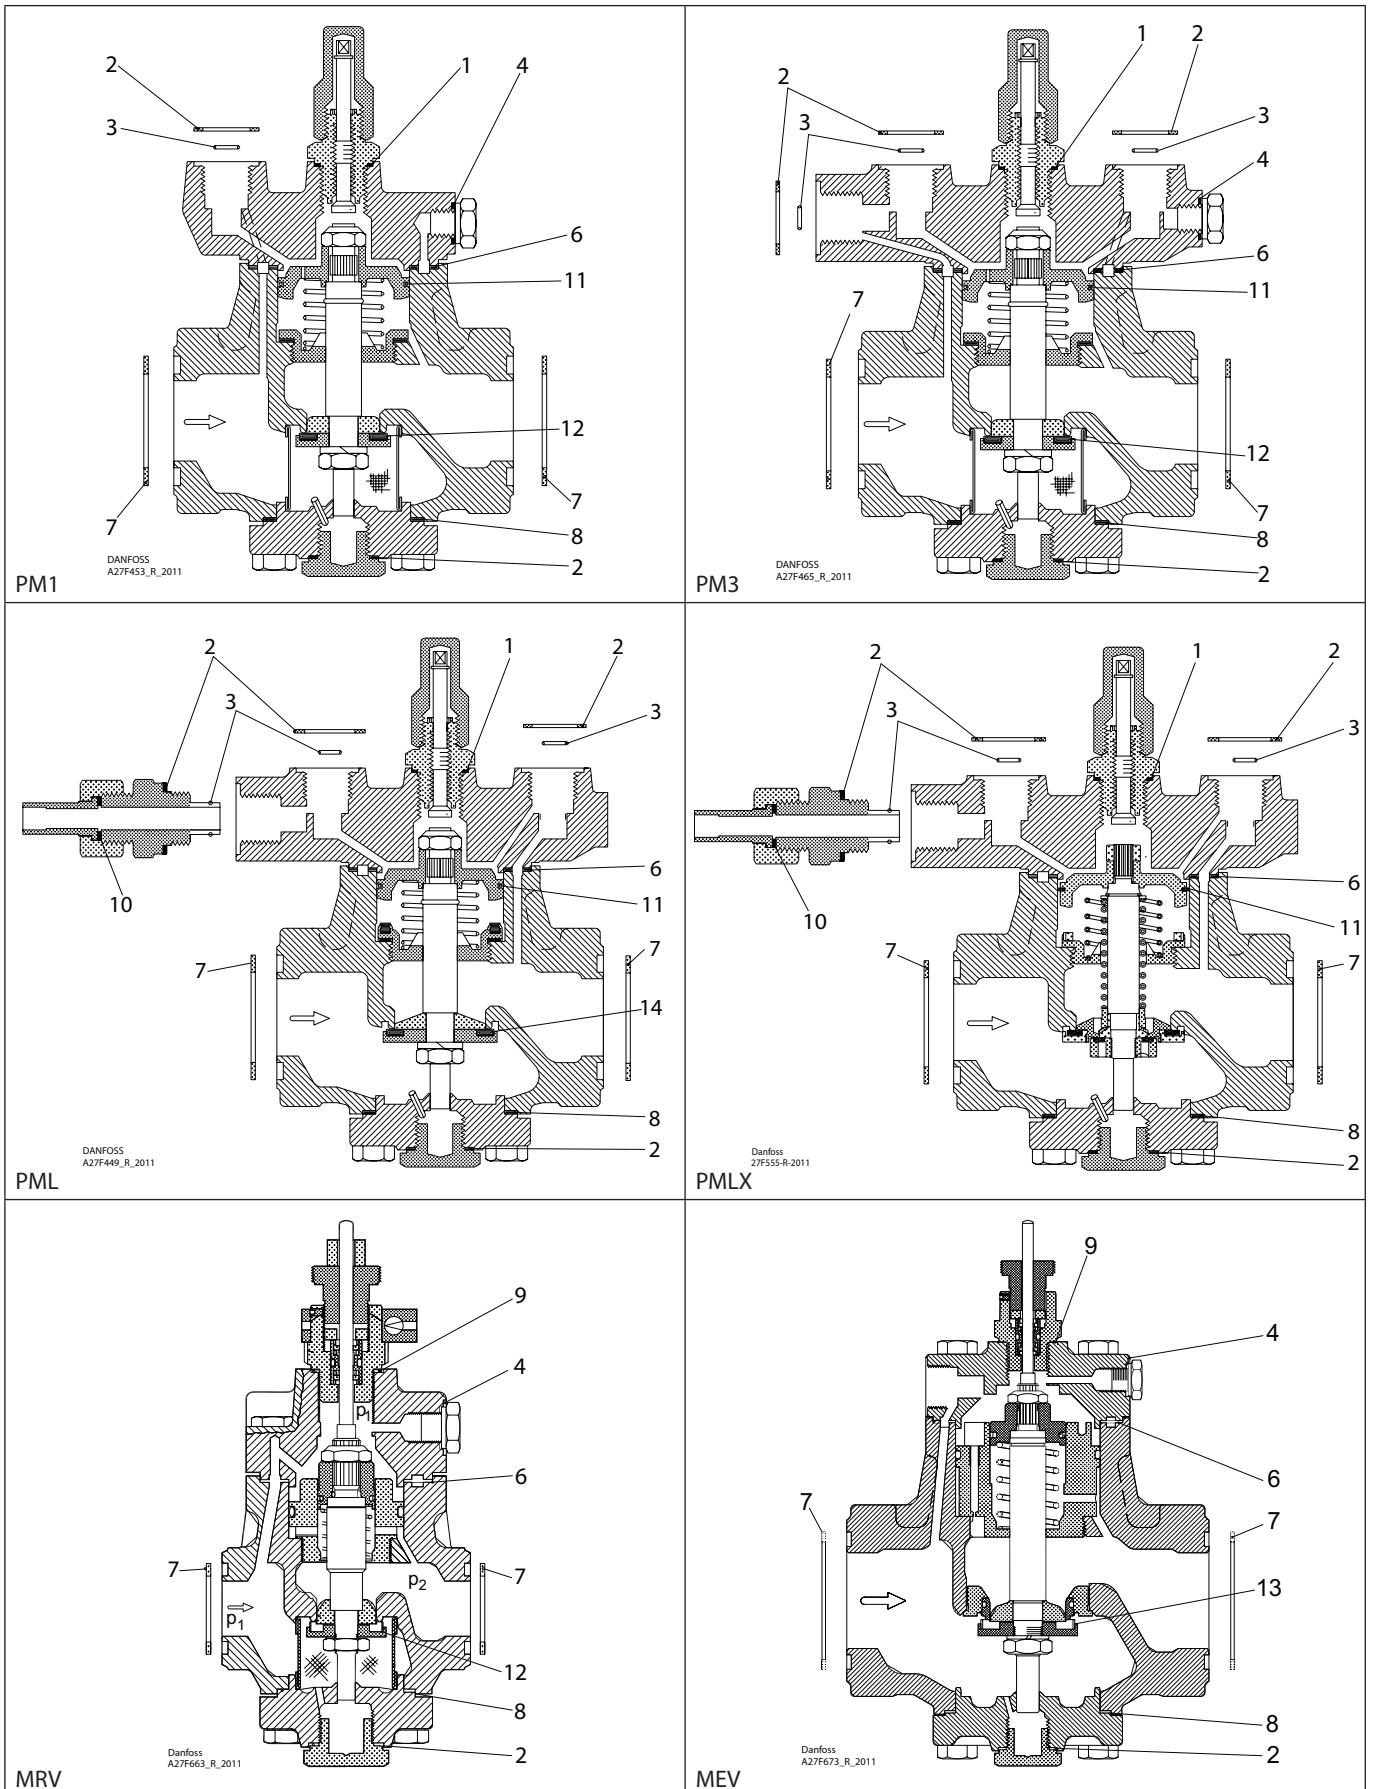

Installation guide – Spare parts and accessories

Repair kit | Code number 027F3152

PM, PML/X, MRV, size 32 | MEV, PMFH/L, size 125

1 <p>Alu.</p> <p>Ø26 mm Ø1.02"</p> <p>Total no. = 1</p>	2 <p>Fibre</p> <p>Ø33 mm Ø1.28"</p> <p>Total no. = 4</p>	3 <p>Alu.</p> <p>Ø9 mm Ø0.36"</p> <p>Total no. = 3</p>	4 <p>Alu.</p> <p>Ø18 mm Ø0.70"</p> <p>Total no. = 1</p>	5 <p>Alu.</p> <p>Ø14 mm Ø0.55"</p> <p>Total no. = 1</p>	6 <p>Fibre</p> <p>Ø85 mm Ø3.35"</p> <p>Total no. = 1</p>
7 <p>Fibre</p> <p>Ø58 mm Ø2.28"</p> <p>Total no. = 2</p>	8 <p>Fibre</p> <p>Ø70 mm Ø2.76"</p> <p>Total no. = 1</p>	9 <p>Alu.</p> <p>Ø32 mm Ø1.26"</p> <p>Total no. = 1</p>	10 <p>Alu.</p> <p>Ø22 mm Ø0.87"</p> <p>Total no. = 1</p>	11 <p>Alu.</p> <p>Ø60 mm Ø2.36"</p> <p>Total no. = 1</p>	12 <p>Fibre</p> <p>Ø32 mm Ø1.28"</p> <p>Ø39 mm Ø1.53"</p> <p>Total no. = 1</p>
13 <p>Alu.</p> <p>Ø21 mm Ø0.83"</p> <p>Ø28 mm Ø1.1"</p> <p>Total no. = 1</p>	14 <p>Alu.</p> <p>Ø42 mm Ø1.67"</p> <p>Ø50 mm Ø1.96"</p> <p>Total no. = 1</p>				