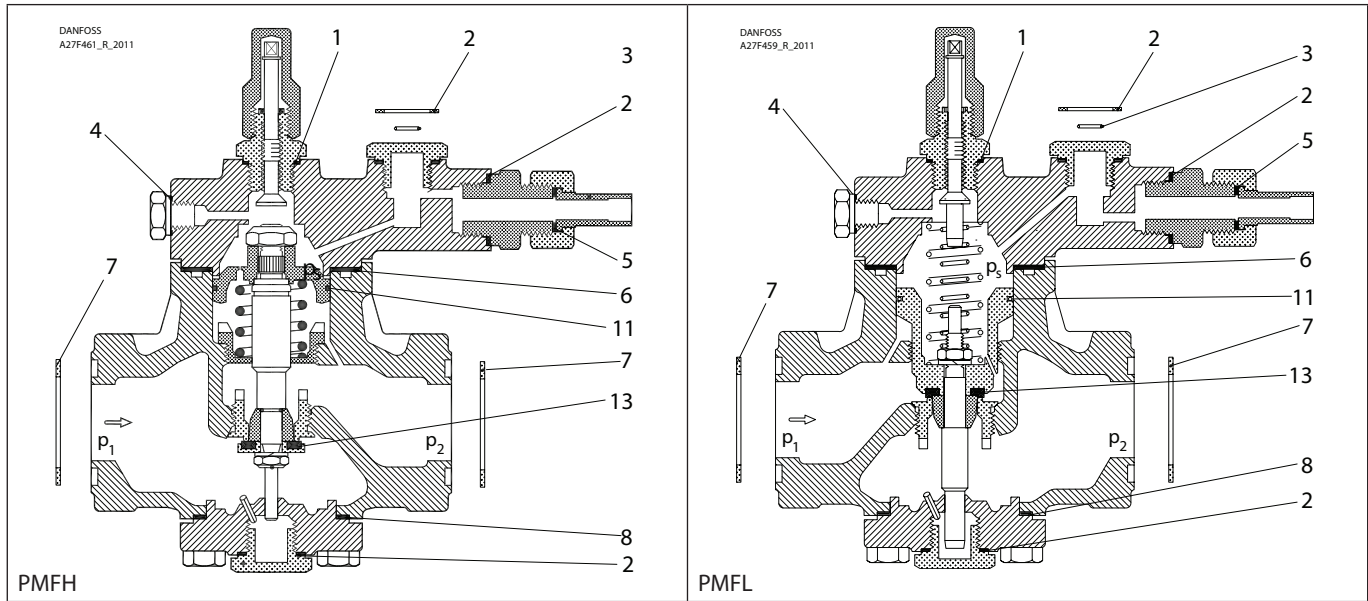

Installation guide – Spare parts and accessories

Repair kit | Code number 027F3152

PM, PML/X, MRV, size 32 | MEV, PMFH/L, size 125

1 <p>Alu.</p> <p>Ø26 mm Ø1.02"</p> <p>Total no. = 1</p>	2 <p>Fibre</p> <p>Ø33 mm Ø1.28"</p> <p>Total no. = 4</p>	3 <p>Alu.</p> <p>Ø9 mm Ø0.36"</p> <p>Total no. = 3</p>	4 <p>Alu.</p> <p>Ø18 mm Ø0.70"</p> <p>Total no. = 1</p>	5 <p>Alu.</p> <p>Ø14 mm Ø0.55"</p> <p>Total no. = 1</p>	6 <p>Fibre</p> <p>Ø85 mm Ø3.35"</p> <p>Total no. = 1</p>
7 <p>Fibre</p> <p>Ø58 mm Ø2.28"</p> <p>Total no. = 2</p>	8 <p>Fibre</p> <p>Ø70 mm Ø2.76"</p> <p>Total no. = 1</p>	9 <p>Alu.</p> <p>Ø32 mm Ø1.26"</p> <p>Total no. = 1</p>	10 <p>Alu.</p> <p>Ø22 mm Ø0.87"</p> <p>Total no. = 1</p>	11 <p>Alu.</p> <p>Ø60 mm Ø2.36"</p> <p>Total no. = 1</p>	12 <p>Fibre</p> <p>Ø32 mm Ø1.28"</p> <p>Ø39 mm Ø1.53"</p> <p>Total no. = 1</p>
13 <p>Alu.</p> <p>Ø21 mm Ø0.83"</p> <p>Ø28 mm Ø1.1"</p> <p>Total no. = 1</p>	14 <p>Alu.</p> <p>Ø42 mm Ø1.67"</p> <p>Ø50 mm Ø1.96"</p> <p>Total no. = 1</p>				