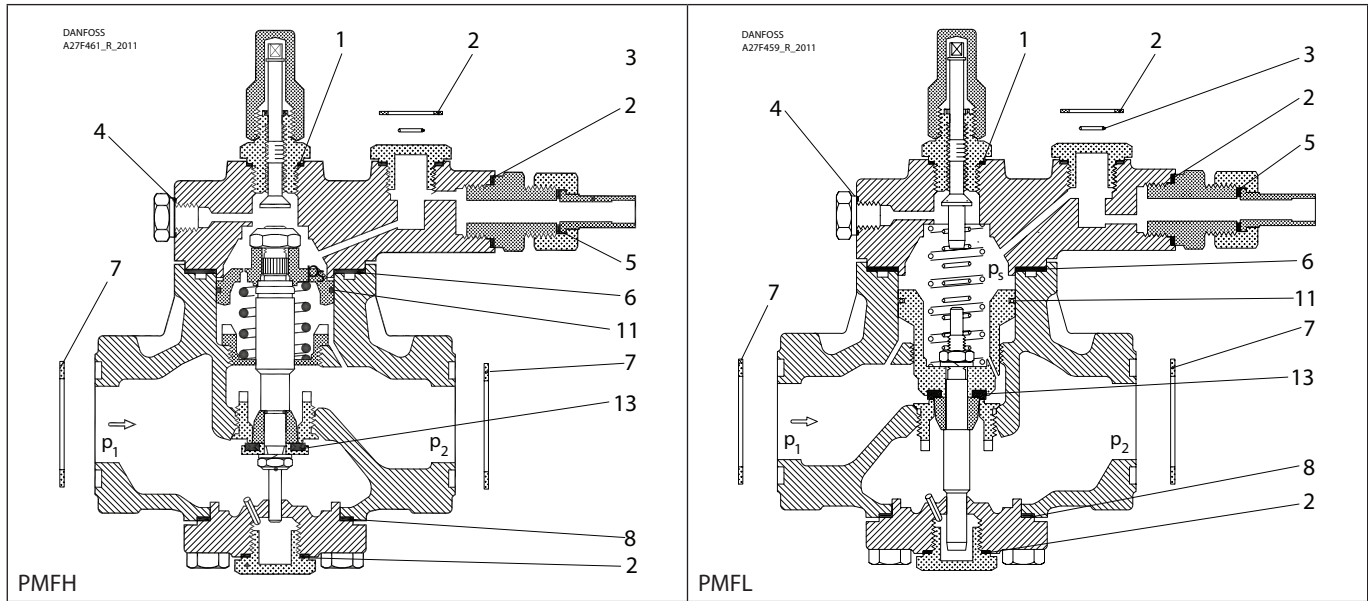

Installation guide – Spare parts and accessories

Repair kit | Code number 027F3154

PM, PML/X, MRV, size 50 | MEV, PMFH/L, size 300

<p>1</p> <p>Alu.</p> <p>Ø26 mm Ø1.02"</p> <p>Total no. = 1</p>	<p>2</p> <p>Fibre</p> <p>Ø33 mm Ø1.28"</p> <p>Total no. = 4</p>	<p>3</p> <p>Ø9 mm Ø0.36"</p> <p>Total no. = 3</p>	<p>4</p> <p>Alu.</p> <p>Ø18 mm Ø0.70"</p> <p>Total no. = 1</p>	<p>5</p> <p>Alu.</p> <p>Ø14 mm Ø0.55"</p> <p>Total no. = 1</p>	<p>6</p> <p>Fibre</p> <p>Ø105 mm Ø4.13"</p> <p>Total no. = 1</p>
<p>7</p> <p>Fibre</p> <p>Ø76 mm Ø2.99"</p> <p>Total no. = 2</p>	<p>8</p> <p>Fibre</p> <p>Ø92 mm Ø3.62"</p> <p>Total no. = 1</p>	<p>9</p> <p>Alu.</p> <p>Ø32 mm Ø1.26"</p> <p>Total no. = 1</p>	<p>10</p> <p>Alu.</p> <p>Ø22 mm Ø0.87"</p> <p>Total no. = 1</p>	<p>11</p> <p>Alu.</p> <p>Ø80 mm Ø3.15"</p> <p>Total no. = 1</p>	<p>12</p> <p>Fibre</p> <p>Ø50 mm Ø1.98"</p> <p>Ø60 mm Ø2.35"</p> <p>Total no. = 1</p>
<p>13</p> <p>Alu.</p> <p>Ø32 mm Ø1.28"</p> <p>Ø39 mm Ø1.53"</p> <p>Total no. = 1</p>	<p>14</p> <p>Alu.</p> <p>Ø65 mm Ø2.57"</p> <p>Ø73 mm Ø2.89"</p> <p>Total no. = 1</p>				