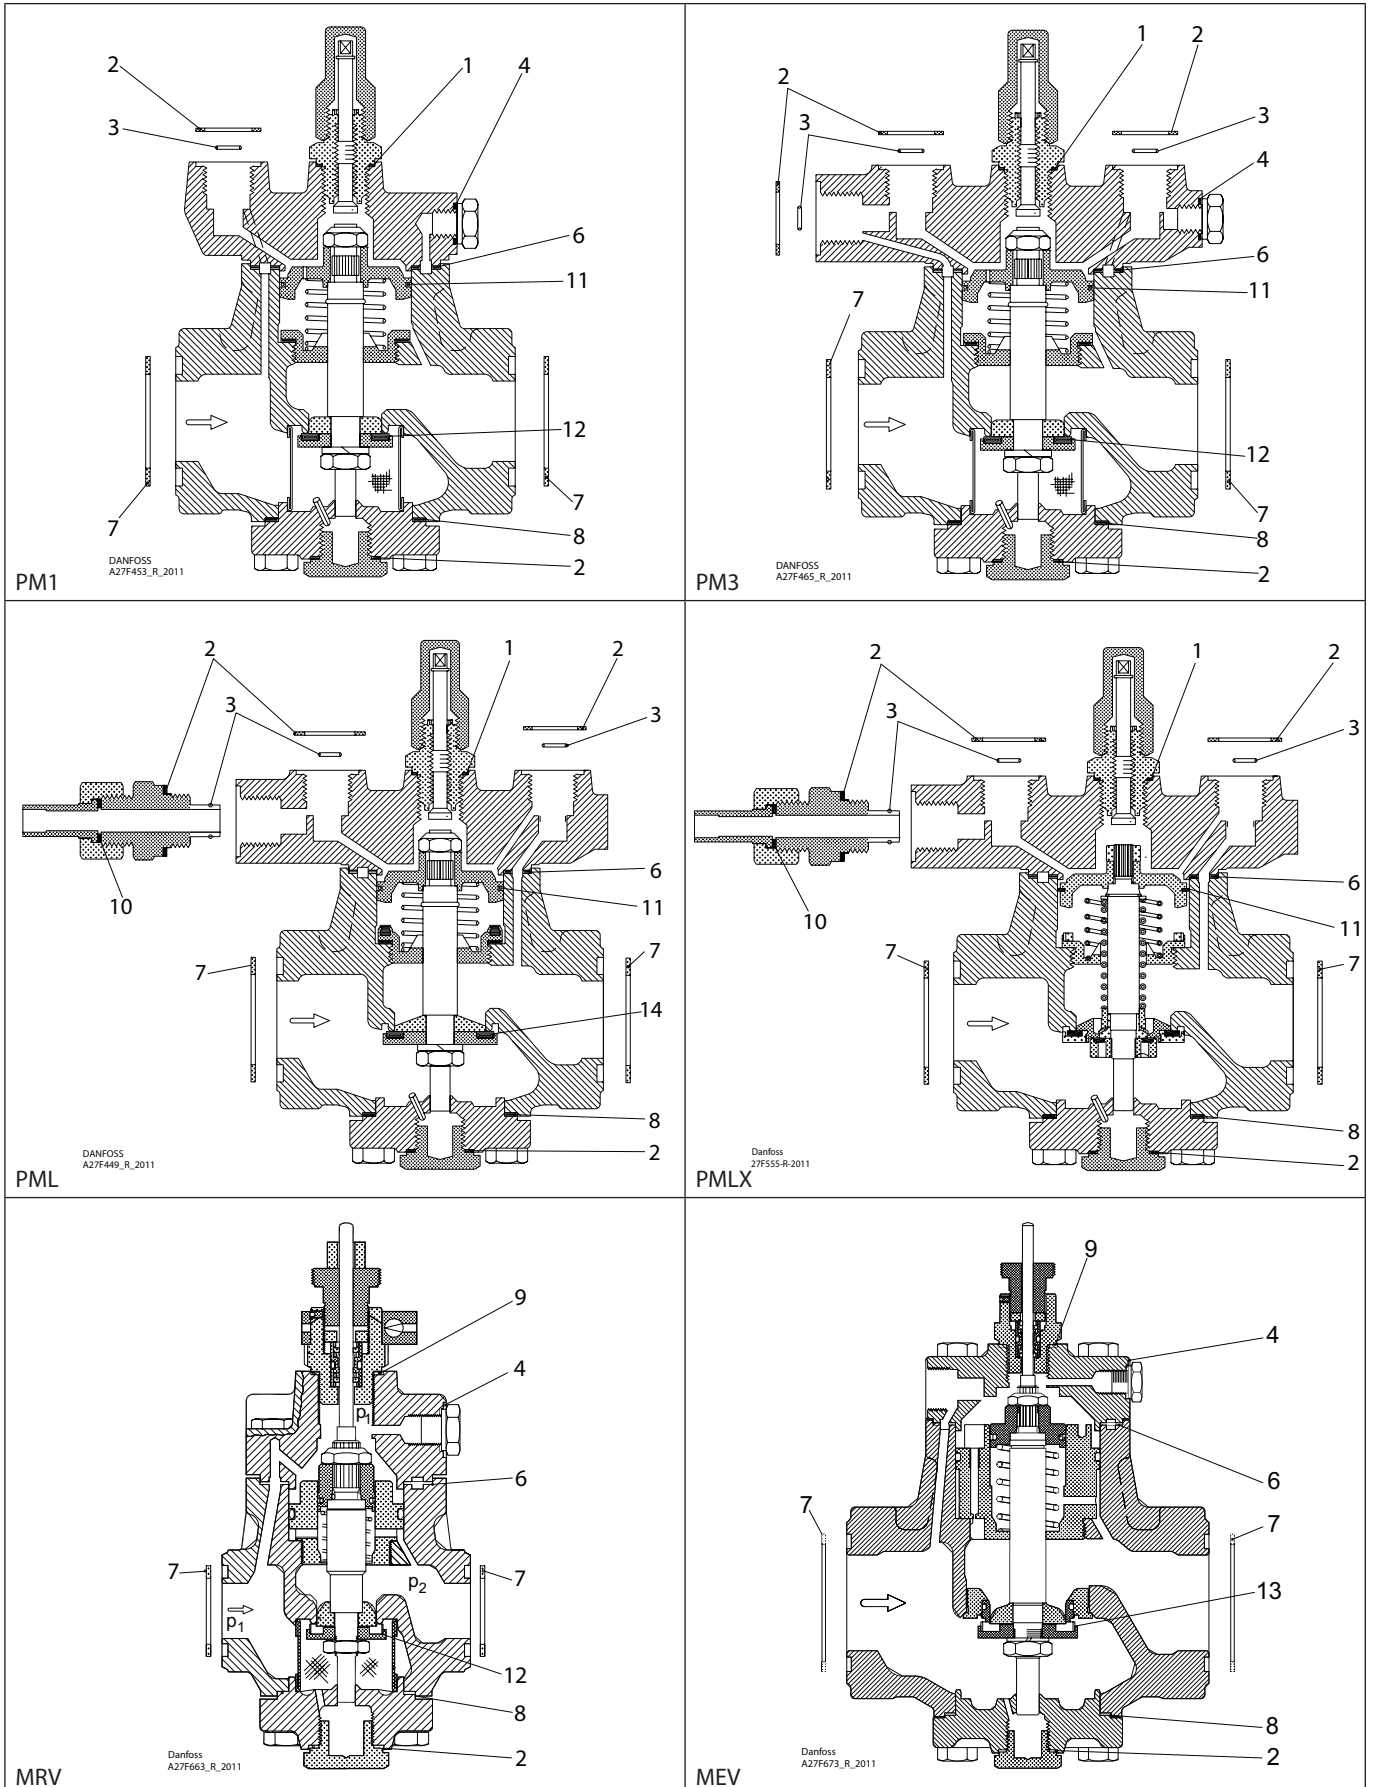

Installation guide – Spare parts and accessories

Repair kit | Code number 027F3154

PM, PML/X, MRV, size 50 | MEV, PMFH/L, size 300

<p>1</p> <p>Alu.</p> <p>Ø26 mm Ø1.02"</p> <p>Total no. = 1</p>	<p>2</p> <p>Fibre</p> <p>Ø33 mm Ø1.28"</p> <p>Total no. = 4</p>	<p>3</p> <p>Ø9 mm Ø0.36"</p> <p>Total no. = 3</p>	<p>4</p> <p>Alu.</p> <p>Ø18 mm Ø0.70"</p> <p>Total no. = 1</p>	<p>5</p> <p>Alu.</p> <p>Ø14 mm Ø0.55"</p> <p>Total no. = 1</p>	<p>6</p> <p>Fibre</p> <p>Ø105 mm Ø4.13"</p> <p>Total no. = 1</p>
<p>7</p> <p>Fibre</p> <p>Ø76 mm Ø2.99"</p> <p>Total no. = 2</p>	<p>8</p> <p>Fibre</p> <p>Ø92 mm Ø3.62"</p> <p>Total no. = 1</p>	<p>9</p> <p>Alu.</p> <p>Ø32 mm Ø1.26"</p> <p>Total no. = 1</p>	<p>10</p> <p>Alu.</p> <p>Ø22 mm Ø0.87"</p> <p>Total no. = 1</p>	<p>11</p> <p>Alu.</p> <p>Ø80 mm Ø3.15"</p> <p>Total no. = 1</p>	<p>12</p> <p>Fibre</p> <p>Ø50 mm Ø1.98"</p> <p>Ø60 mm Ø2.35"</p> <p>Total no. = 1</p>
<p>13</p> <p>Alu.</p> <p>Ø32 mm Ø1.28"</p> <p>Ø39 mm Ø1.53"</p> <p>Total no. = 1</p>	<p>14</p> <p>Alu.</p> <p>Ø65 mm Ø2.57"</p> <p>Ø73 mm Ø2.89"</p> <p>Total no. = 1</p>				