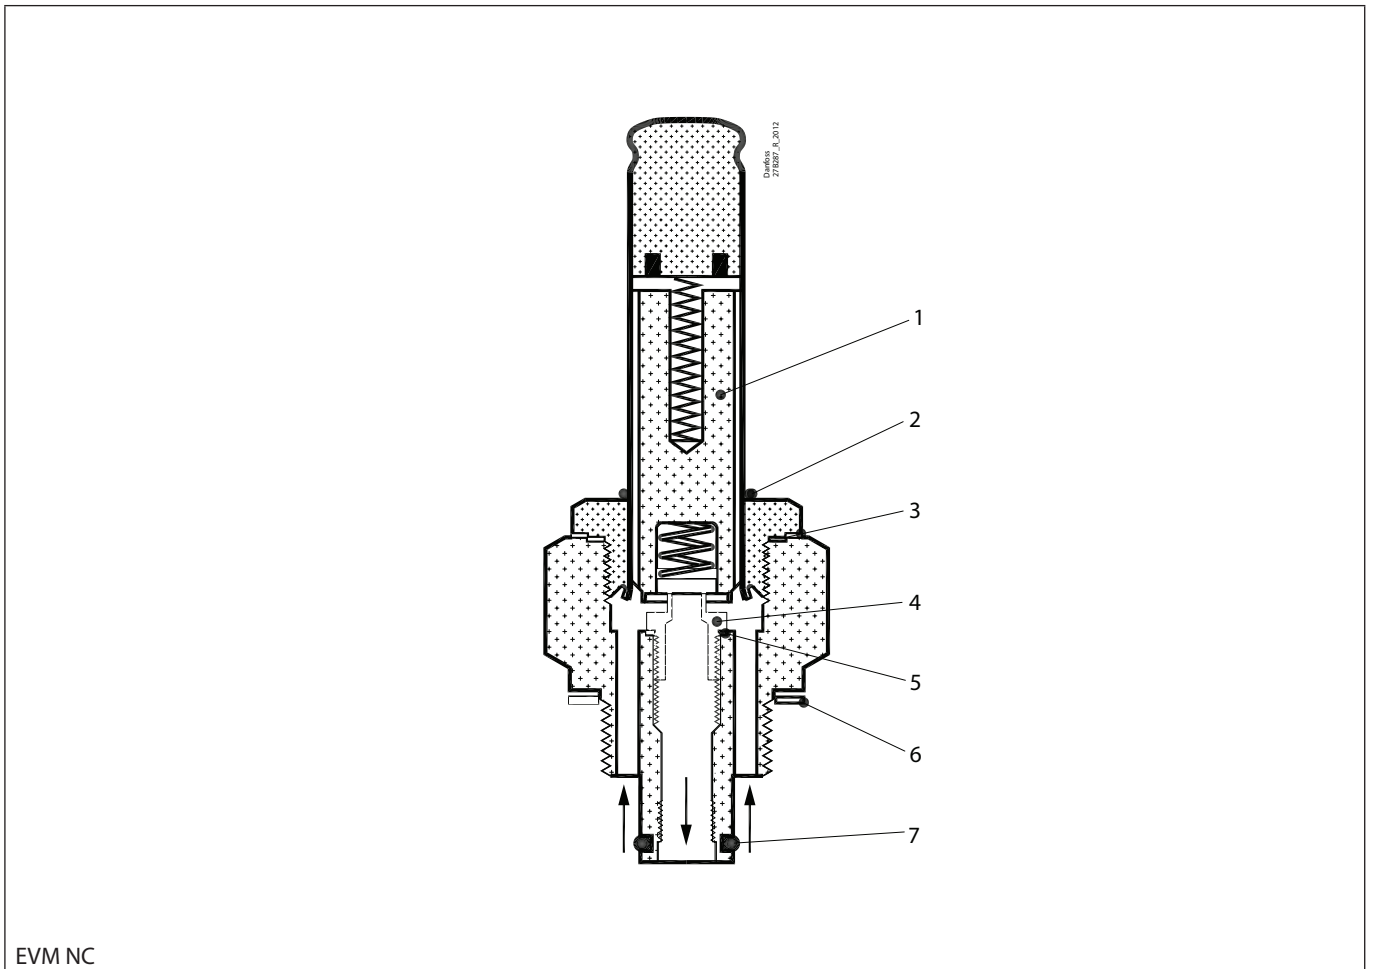

Installation guide – Spare parts and accessories

Repair kit | Code number 032F2324
EVM NC

EVM NC

<p>1</p> <p>44 mm 1.71"</p> <p>Total no. = 1</p>	<p>2</p> <p>Ø14 mm Ø0.56"</p> <p>Total no. = 1</p>	<p>3</p> <p>Ø27 mm Ø1.04"</p> <p>— = Alu.</p> <p>Total no. = 1</p>	<p>4</p> <p>Ø33 mm Ø1.3"</p> <p>Total no. = 1</p>	<p>5</p> <p>Ø10 mm Ø0.4"</p> <p>— = Alu.</p> <p>Total no. = 1</p>	<p>6</p> <p>Ø33 mm Ø1.3"</p> <p>— = Fibre</p> <p>Total no. = 1</p>
<p>7</p> <p>Ø9 mm Ø0.35"</p> <p>Total no. = 1</p>					