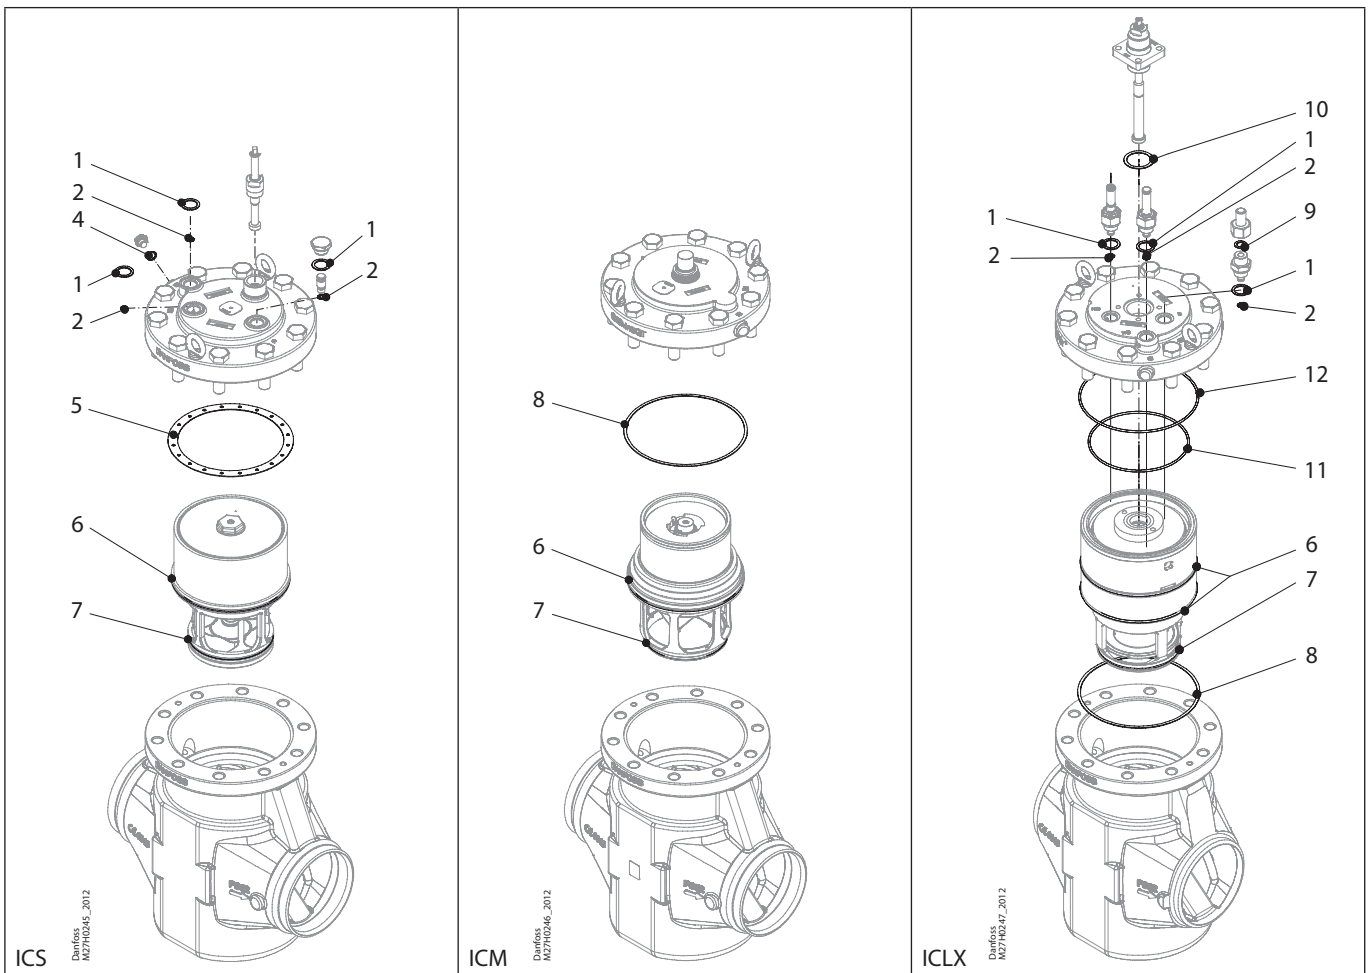

Installation guide – Spare parts and accessories

Inspection kit | Code number 027H7191
ICS, size 100 / ICM, size 100 / ICLX, size 100

<p>1</p> <p> = Fibre</p> <p>Total no. = 3</p>	<p>2</p> <p>Total no. = 3</p>	<p>4</p> <p> = Alu.</p> <p>Total no. = 1</p>	<p>5</p> <p> = Fibre</p> <p>Total no. = 1</p>	<p>6</p> <p>Total no. = 2</p>
<p>7</p> <p>Total no. = 1</p>	<p>8</p> <p> = Fibre</p> <p>Total no. = 1</p>	<p>9</p> <p> = Alu.</p> <p>Total no. = 1</p>	<p>10</p> <p> = Fibre</p> <p>Total no. = 1</p>	<p>11</p> <p>Total no. = 1</p>
<p>12</p> <p>Total no. = 1</p>				