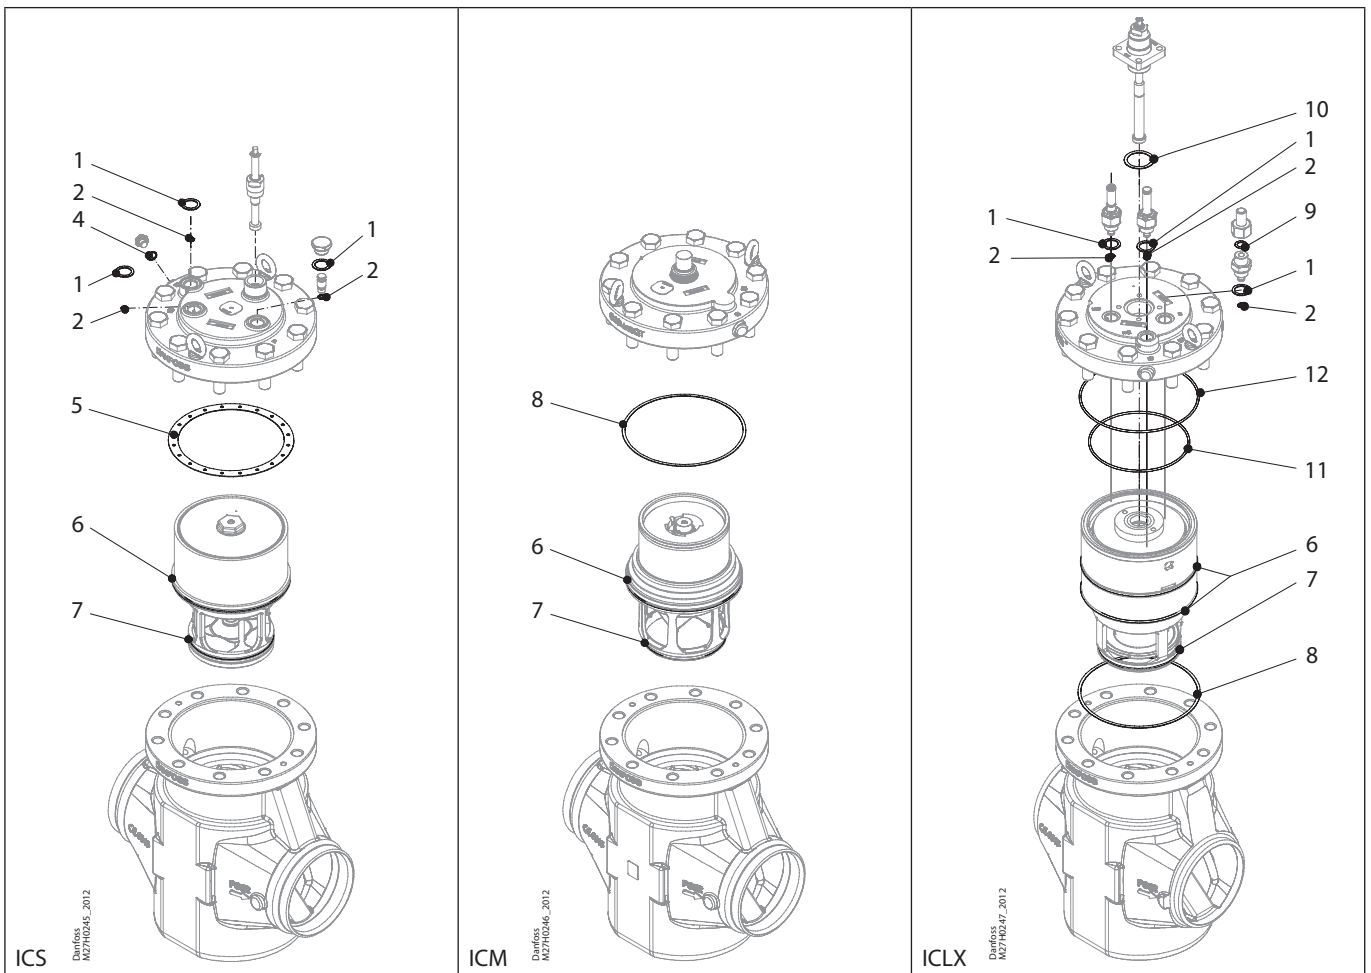

Installation guide – Spare parts and accessories

Inspection kit | Code number 027H7196
ICS, size 150 / ICM, size 150 / ICLX, size 150

<p>1</p> <p> = Fibre</p> <p>$\varnothing 32.5 \text{ mm}$ $\varnothing 1.28''$</p> <p>Total no. = 3</p>	<p>2</p> <p> = Alu.</p> <p>$\varnothing 9 \text{ mm}$ $\varnothing 0.36''$</p> <p>Total no. = 3</p>	<p>4</p> <p> = Alu.</p> <p>$\varnothing 18 \text{ mm}$ $\varnothing 0.7''$</p> <p>Total no. = 1</p>	<p>5</p> <p> = Fibre</p> <p>$\varnothing 220 \text{ mm}$ $\varnothing 8.66''$</p> <p>Total no. = 1</p>	<p>6</p> <p> = Alu.</p> <p>$\varnothing 196 \text{ mm}$ $\varnothing 7.72''$</p> <p>Total no. = 2</p>
<p>7</p> <p> = Alu.</p> <p>$\varnothing 142 \text{ mm}$ $\varnothing 5.59''$</p> <p>Total no. = 1</p>	<p>8</p> <p> = Fibre</p> <p>$\varnothing 220 \text{ mm}$ $\varnothing 8.66''$</p> <p>Total no. = 1</p>	<p>9</p> <p> = Alu.</p> <p>$\varnothing 22 \text{ mm}$ $\varnothing 0.87''$</p> <p>Total no. = 1</p>	<p>10</p> <p> = Fibre</p> <p>$\varnothing 54 \text{ mm}$ $\varnothing 2.13''$</p> <p>Total no. = 1</p>	<p>11</p> <p> = Alu.</p> <p>$\varnothing 165 \text{ mm}$ $\varnothing 6.5''$</p> <p>Total no. = 1</p>
<p>12</p> <p> = Alu.</p> <p>$\varnothing 209 \text{ mm}$ $\varnothing 8.23''$</p> <p>Total no. = 1</p>				