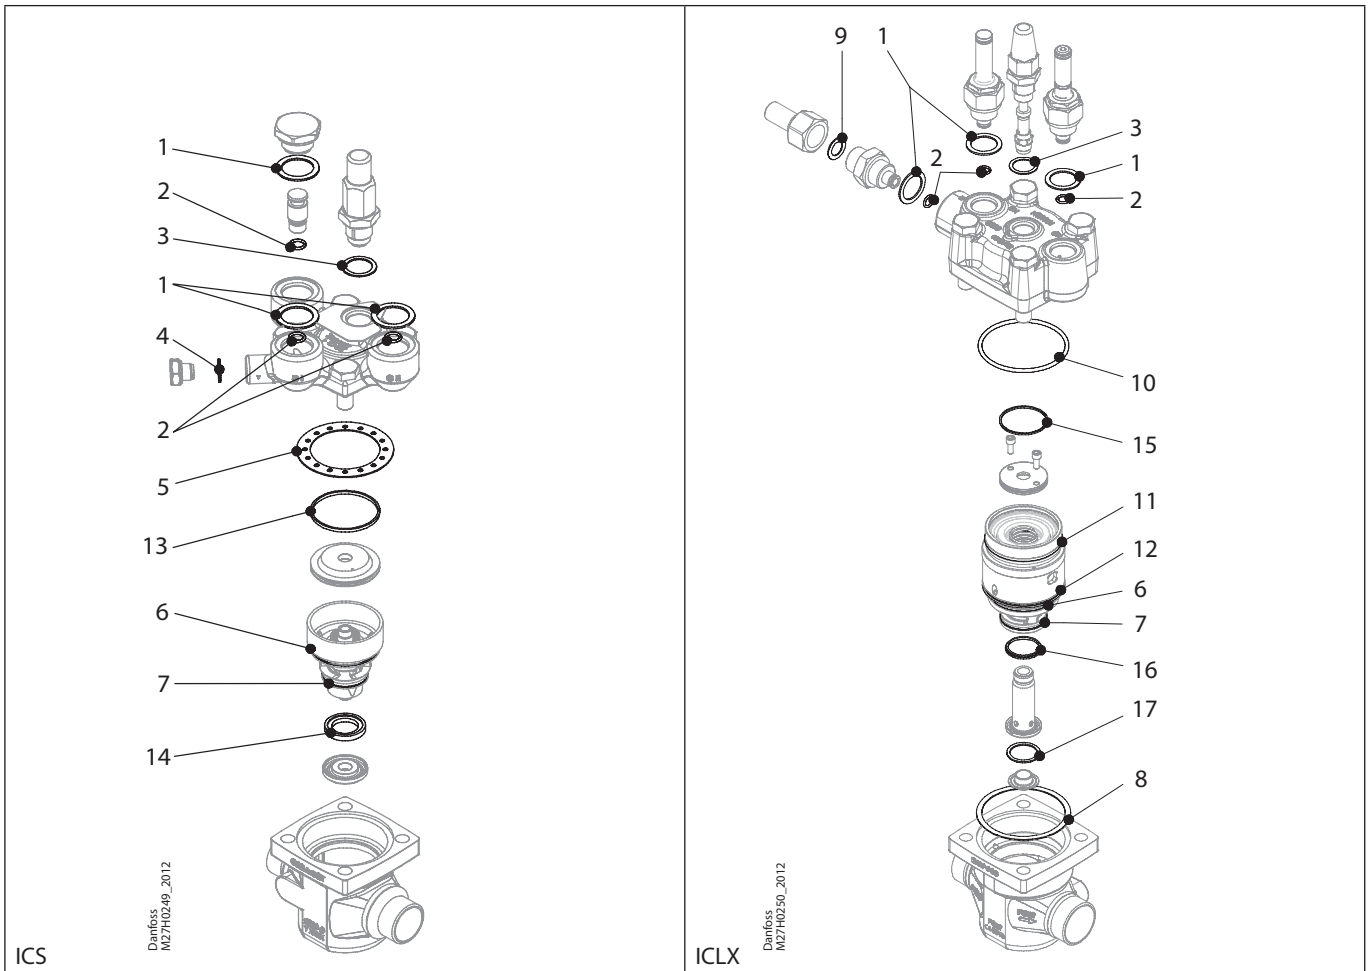

Installation guide – Spare parts and accessories

Repair kit | Code number 027H3017
ICS, size 32 (1-3) / ICLX, size 32

<p>1</p> <p> = Fibre</p> <p></p> <p>Total no. = 3</p>	<p>2</p> <p> = Al.</p> <p></p> <p>Total no. = 3</p>	<p>3</p> <p> = Al.</p> <p></p> <p>Total no. = 1</p>	<p>4</p> <p> = Al.</p> <p></p> <p>Total no. = 1</p>	<p>5</p> <p> = Fibre</p> <p></p> <p>Total no. = 1</p>	<p>6</p> <p> = Fibre</p> <p></p> <p>Total no. = 1</p>
<p>7</p> <p> = Fibre</p> <p></p> <p>Total no. = 1</p>	<p>8</p> <p> = Fibre</p> <p></p> <p>Total no. = 1</p>	<p>9</p> <p> = Al.</p> <p></p> <p>Total no. = 1</p>	<p>10</p> <p> = Fibre</p> <p></p> <p>Total no. = 1</p>	<p>11</p> <p> = Fibre</p> <p></p> <p>Total no. = 1</p>	<p>12</p> <p> = Fibre</p> <p></p> <p>Total no. = 1</p>
<p>13</p> <p> = Steel</p> <p></p> <p>Total no. = 1</p>	<p>14</p> <p> = PTFE</p> <p></p> <p>Total no. = 1</p>	<p>15</p> <p> = Steel</p> <p></p> <p>Total no. = 1</p>	<p>16</p> <p> = PTFE</p> <p></p> <p>Total no. = 1</p>	<p>17</p> <p> = PTFE</p> <p></p> <p>Total no. = 1</p>	