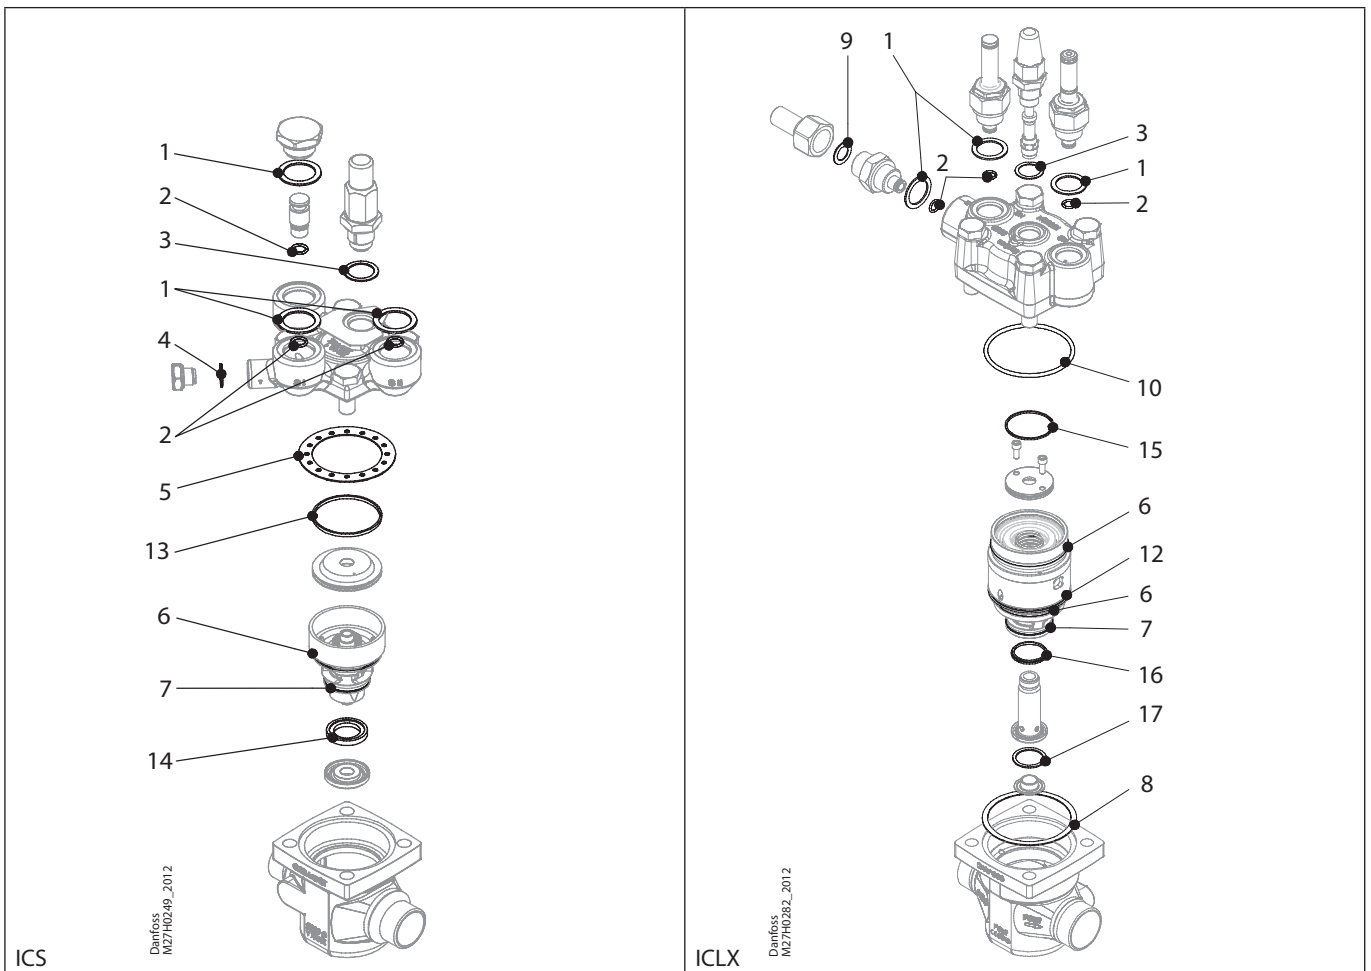

Installation guide – Spare parts and accessories

Repair kit | Code number 027H4015  
ICS, size 40 (1-3) / ICLX, size 40

<p><b>1</b></p> <p>Total no. = 3</p>	<p><b>2</b></p> <p>Total no. = 3</p>	<p><b>3</b></p> <p>Total no. = 1</p>	<p><b>4</b></p> <p>Total no. = 1</p>	<p><b>5</b></p> <p>Total no. = 1</p>	<p><b>6</b></p> <p>Total no. = 2</p>
<p><b>7</b></p> <p>Total no. = 1</p>	<p><b>8</b></p> <p>Total no. = 1</p>	<p><b>9</b></p> <p>Total no. = 1</p>	<p><b>10</b></p> <p>Total no. = 1</p>	<p><b>12</b></p> <p>Total no. = 1</p>	<p><b>13</b></p> <p>Total no. = 1</p>
<p><b>14</b></p> <p>Total no. = 1</p>	<p><b>15</b></p> <p>Total no. = 1</p>	<p><b>16</b></p> <p>Total no. = 1</p>	<p><b>17</b></p> <p>Total no. = 1</p>		