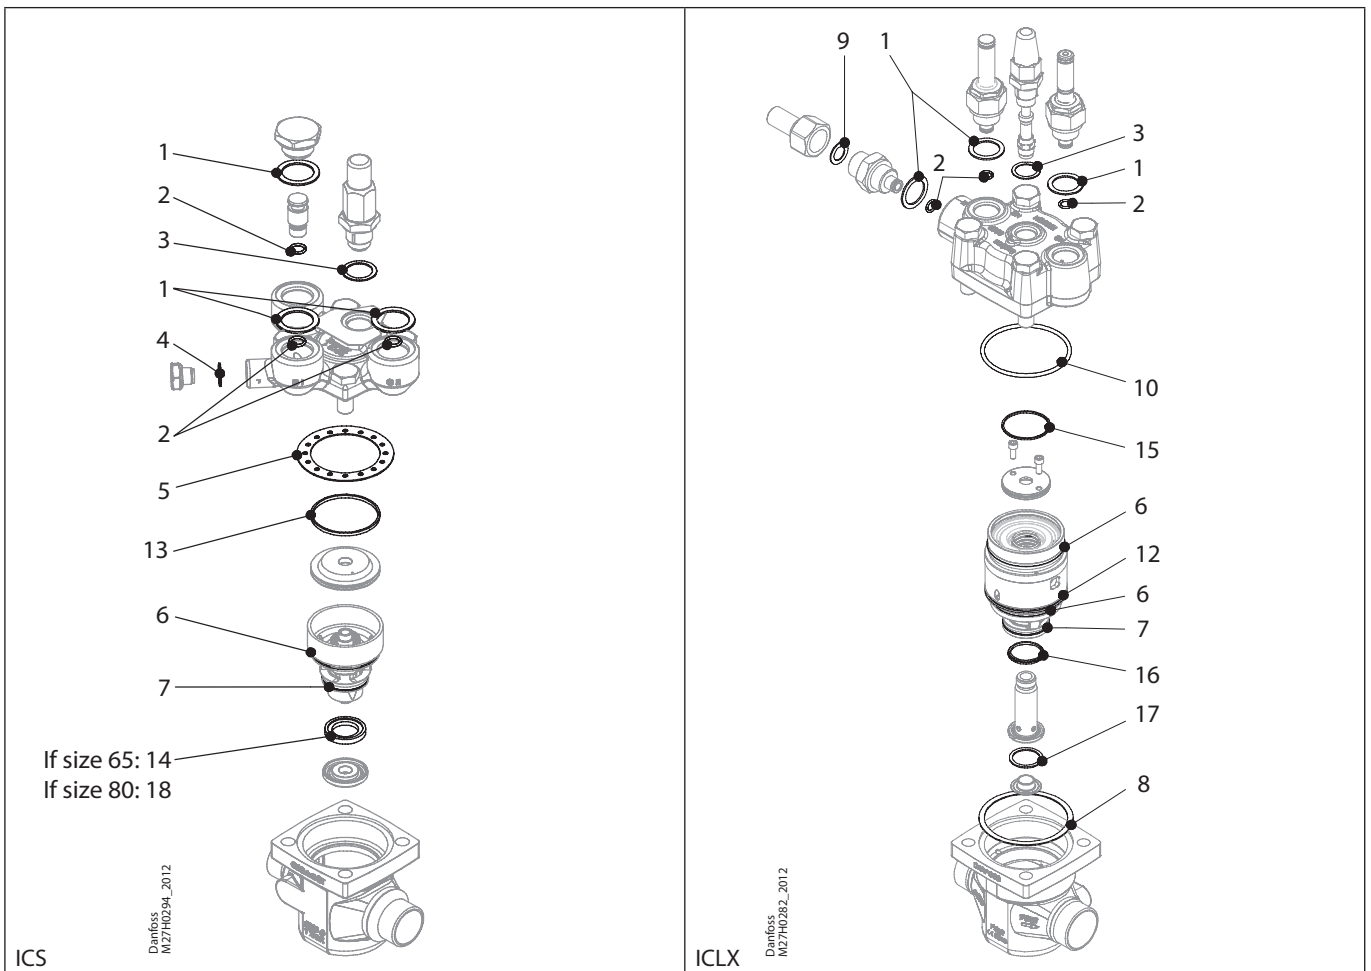

Installation guide – Spare parts and accessories

Repair kit | Code number 027H6017
ICS, size 65/80 (1-3) / ICLX, size 65/80

<p>1</p> <p>Total no. = 3</p>	<p>2</p> <p>Total no. = 3</p>	<p>3</p> <p>Total no. = 1</p>	<p>4</p> <p>Total no. = 1</p>	<p>5</p> <p>Total no. = 1</p>	<p>6</p> <p>Total no. = 2</p>
<p>7</p> <p>Total no. = 1</p>	<p>8</p> <p>Total no. = 1</p>	<p>9</p> <p>Total no. = 1</p>	<p>10</p> <p>Total no. = 1</p>	<p>12</p> <p>Total no. = 1</p>	<p>13</p> <p>Total no. = 1</p>
<p>14</p> <p>Total no. = 1</p>	<p>15</p> <p>Total no. = 1</p>	<p>16</p> <p>Total no. = 1</p>	<p>17</p> <p>Total no. = 1</p>	<p>18</p> <p>Total no. = 1</p>	