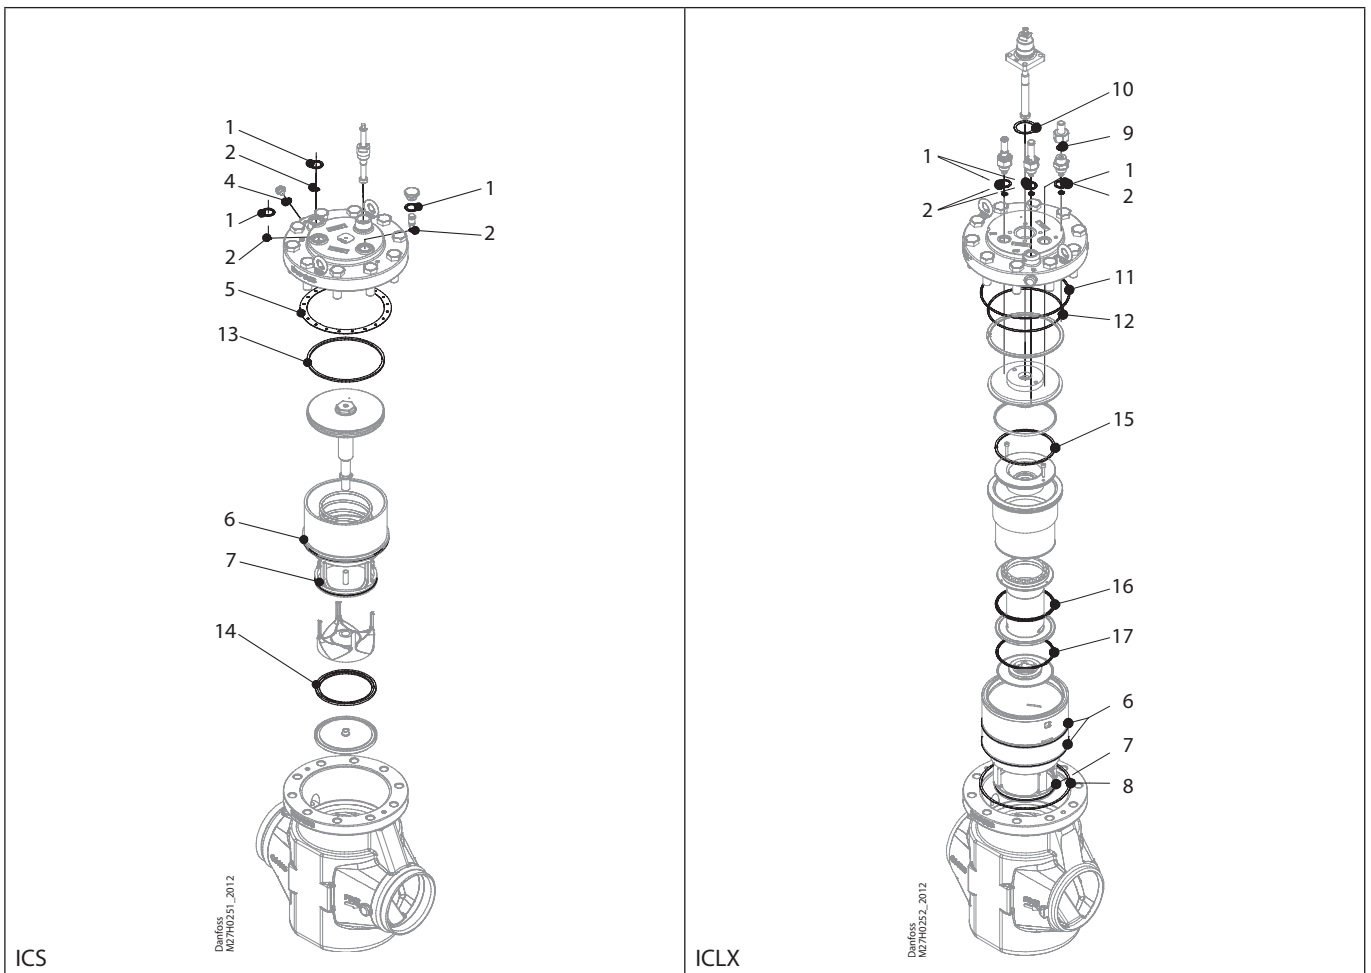

Installation guide – Spare parts and accessories

Repair kit | Code number 027H7192
ICS, size 100 / ICLX, size 100

<p>1 = Fibre</p> <p>Total no. = 3</p>	<p>2 = Alu.</p> <p>Total no. = 3</p>	<p>4 = Alu.</p> <p>Total no. = 1</p>	<p>5 = Fibre</p> <p>Total no. = 1</p>	<p>6 = Alu.</p> <p>Total no. = 2</p>	<p>7 = Alu.</p> <p>Total no. = 1</p>
<p>8 = Fibre</p> <p>Total no. = 1</p>	<p>9 = Alu.</p> <p>Total no. = 1</p>	<p>10 = Fibre</p> <p>Total no. = 1</p>	<p>11 = Alu.</p> <p>Total no. = 1</p>	<p>12 = Alu.</p> <p>Total no. = 1</p>	<p>13 = Steel</p> <p>Total no. = 1</p>
<p>14 = PTFE</p> <p>Total no. = 1</p>	<p>15 = Steel</p> <p>Total no. = 1</p>	<p>16 = PTFE</p> <p>Total no. = 1</p>	<p>17 = PTFE</p> <p>Total no. = 1</p>		