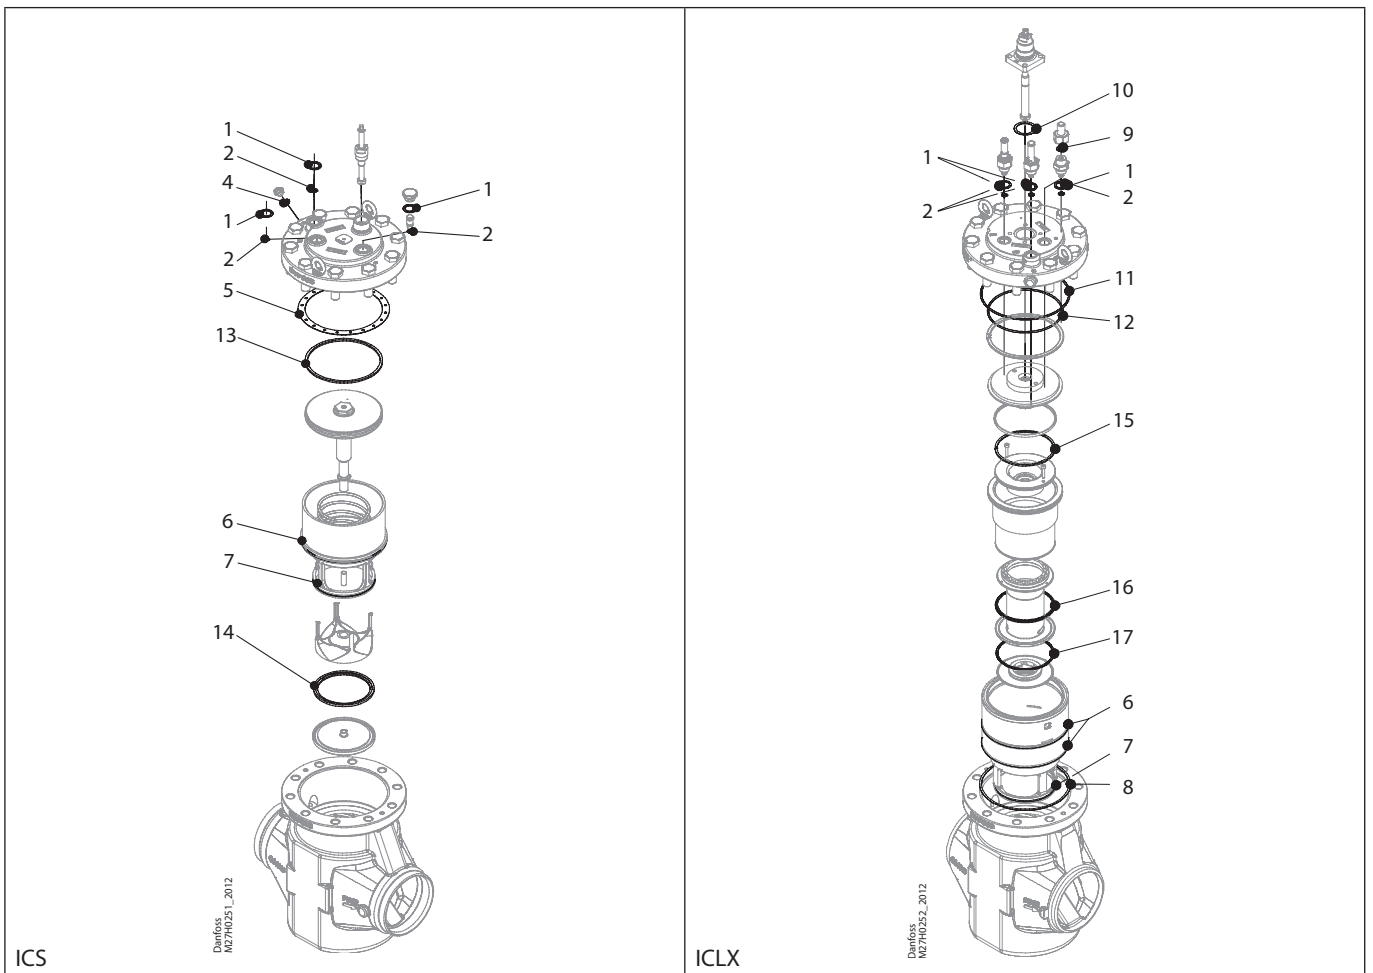

Installation guide – Spare parts and accessories

Repair kit | Code number 027H7197  
ICS, size 150 / ICLX, size 150

<p><b>1</b>  = Fibre</p> <p>Total no. = 3</p>	<p><b>2</b>  = Al.</p> <p>Total no. = 3</p>	<p><b>4</b>  = Alu.</p> <p>Total no. = 1</p>	<p><b>5</b>  = Fibre</p> <p>Total no. = 1</p>	<p><b>6</b>  = Al.</p> <p>Total no. = 2</p>	<p><b>7</b>  = Al.</p> <p>Total no. = 1</p>
<p><b>8</b>  = Fibre</p> <p>Total no. = 1</p>	<p><b>9</b>  = Alu.</p> <p>Total no. = 1</p>	<p><b>10</b>  = Fibre</p> <p>Total no. = 1</p>	<p><b>11</b>  = Al.</p> <p>Total no. = 1</p>	<p><b>12</b>  = Al.</p> <p>Total no. = 1</p>	<p><b>13</b>  = Steel</p> <p>Total no. = 1</p>
<p><b>14</b>  = PTFE</p> <p>Total no. = 1</p>	<p><b>15</b>  = Steel</p> <p>Total no. = 1</p>	<p><b>16</b>  = PTFE</p> <p>Total no. = 1</p>	<p><b>17</b>  = PTFE</p> <p>Total no. = 1</p>		