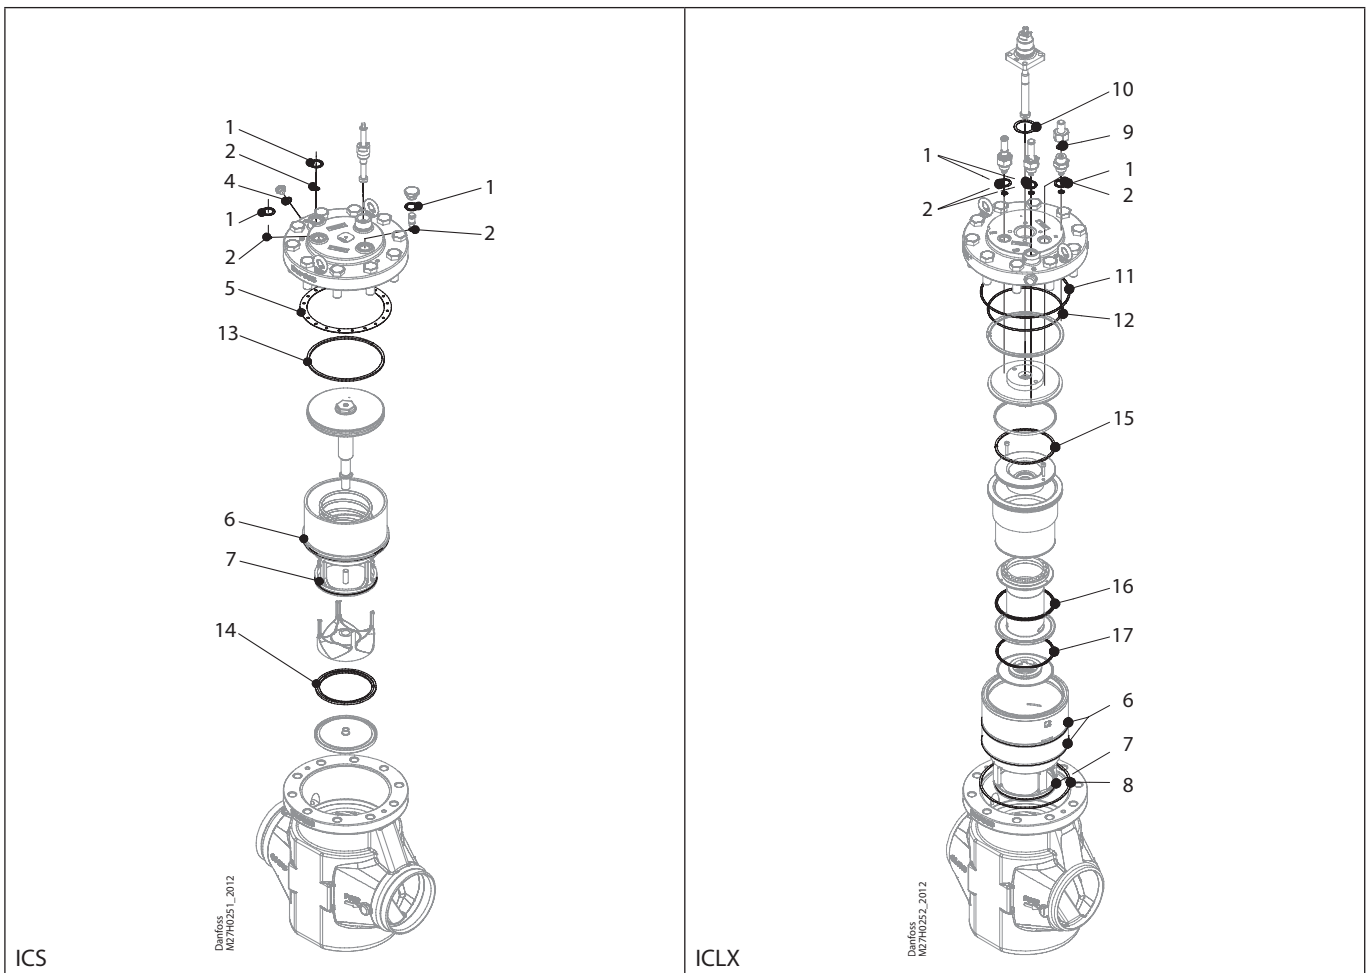

Installation guide – Spare parts and accessories

Repair kit | Code number 027H7204  
ICS, size 125 / ICLX, size 125

<p><b>1</b>  = Fibre</p> <p>Total no. = 3</p>	<p><b>2</b>  = Al.</p> <p>Total no. = 3</p>	<p><b>4</b>  = Alu.</p> <p>Total no. = 1</p>	<p><b>5</b>  = Fibre</p> <p>Total no. = 1</p>	<p><b>6</b>  = Al.</p> <p>Total no. = 2</p>	<p><b>7</b>  = Al.</p> <p>Total no. = 1</p>
<p><b>8</b>  = Fibre</p> <p>Total no. = 1</p>	<p><b>9</b>  = Alu.</p> <p>Total no. = 1</p>	<p><b>10</b>  = Fibre</p> <p>Total no. = 1</p>	<p><b>11</b>  = Al.</p> <p>Total no. = 1</p>	<p><b>12</b>  = Al.</p> <p>Total no. = 1</p>	<p><b>13</b>  = Steel</p> <p>Total no. = 1</p>
<p><b>14</b>  = PTFE</p> <p>Total no. = 1</p>	<p><b>15</b>  = Steel</p> <p>Total no. = 1</p>	<p><b>16</b>  = PTFE</p> <p>Total no. = 1</p>	<p><b>17</b>  = PTFE</p> <p>Total no. = 1</p>		