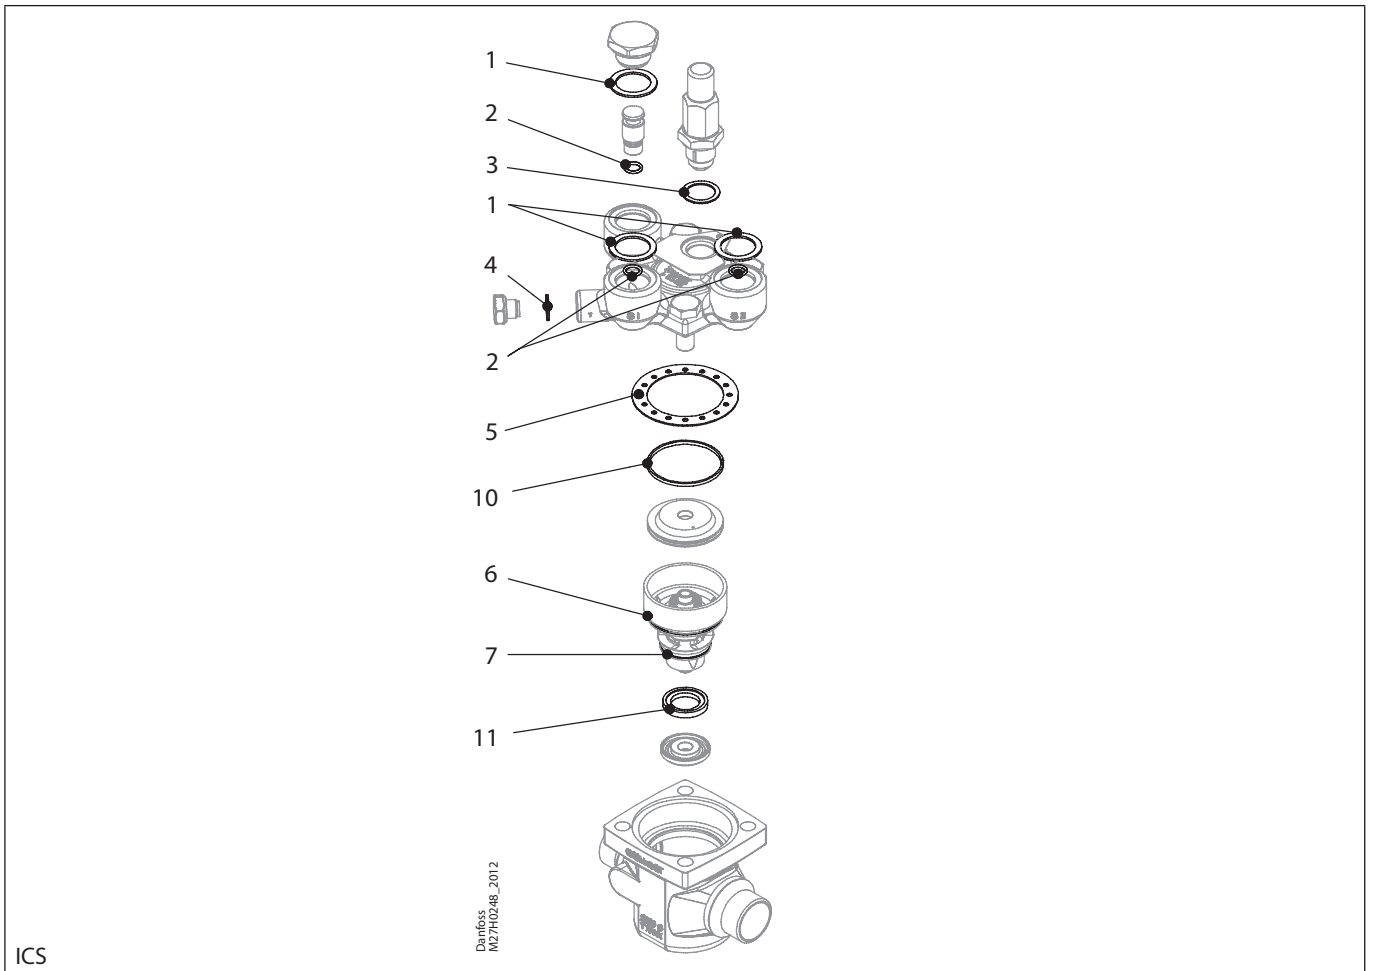

Installation guide – Spare parts and accessories

Repair kit | Code number 027H2219

ICS, size 25-5 to 25-25

ICS

<p>1</p> <p> = Fibre</p> <p></p> <p>Total no. = 3</p>	<p>2</p> <p></p> <p></p> <p>Total no. = 3</p>	<p>3</p> <p> = Alu.</p> <p></p> <p>Total no. = 1</p>	<p>4</p> <p> = Alu.</p> <p></p> <p>Total no. = 1</p>	<p>5</p> <p> = Fibre</p> <p></p> <p>Total no. = 1</p>
<p>6</p> <p> = Steel</p> <p></p> <p>Total no. = 1</p>	<p>7</p> <p></p> <p></p> <p>Total no. = 1</p>	<p>10</p> <p> = Steel</p> <p></p> <p>Total no. = 1</p>	<p>11</p> <p> = Fibre</p> <p></p> <p>Total no. = 1</p>	