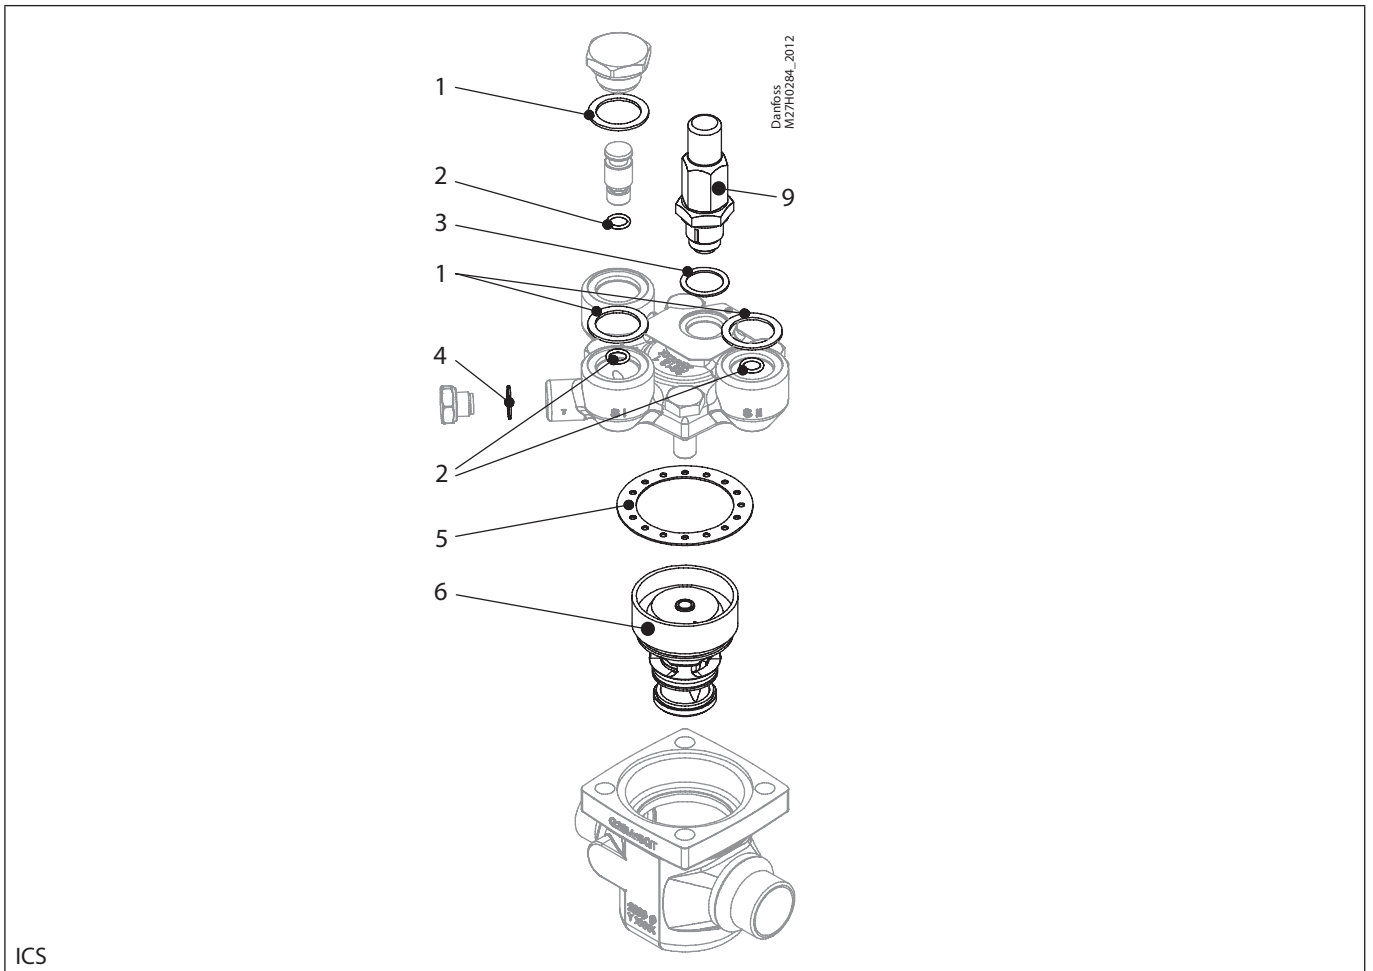

Installation guide – Spare parts and accessories

Overhaul kit | Code number 027H2138
ICS, size 25-10

ICS

<p>1</p> <p> = Fibre</p> <p>Total no. = 3</p>	<p>2</p> <p> = Fibre</p> <p>Total no. = 3</p>	<p>3</p> <p> = Alu.</p> <p>Total no. = 1</p>	<p>4</p> <p> = Alu.</p> <p>Total no. = 1</p>	<p>5</p> <p> = Fibre</p> <p>Total no. = 1</p>
<p>6</p> <p>Total no. = 1</p>		<p>9</p> <p>Total no. = 1</p>		