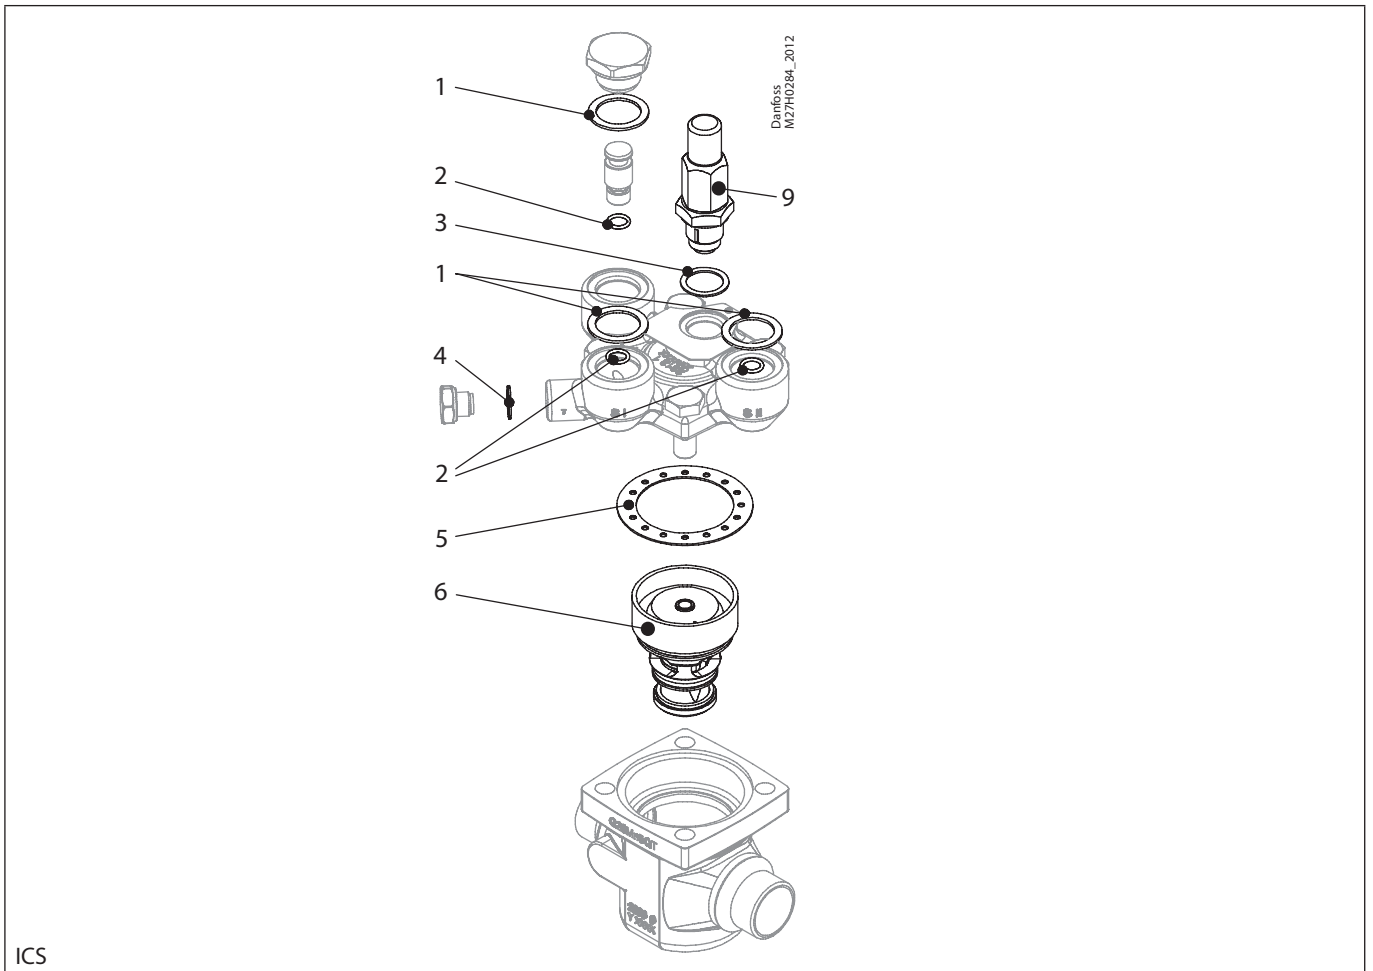

Installation guide – Spare parts and accessories

Overhaul kit | Code number 027H3018
ICS, size 32

ICS

<p>1</p> <p> = Fibre</p> <p>Total no. = 3</p>	<p>2</p> <p> = Fibre</p> <p>Total no. = 3</p>	<p>3</p> <p> = Alu.</p> <p>Total no. = 1</p>	<p>4</p> <p> = Alu.</p> <p>Total no. = 1</p>	<p>5</p> <p> = Fibre</p> <p>Total no. = 1</p>
<p>6</p> <p>Total no. = 1</p>	<p>9</p> <p>Total no. = 1</p>			