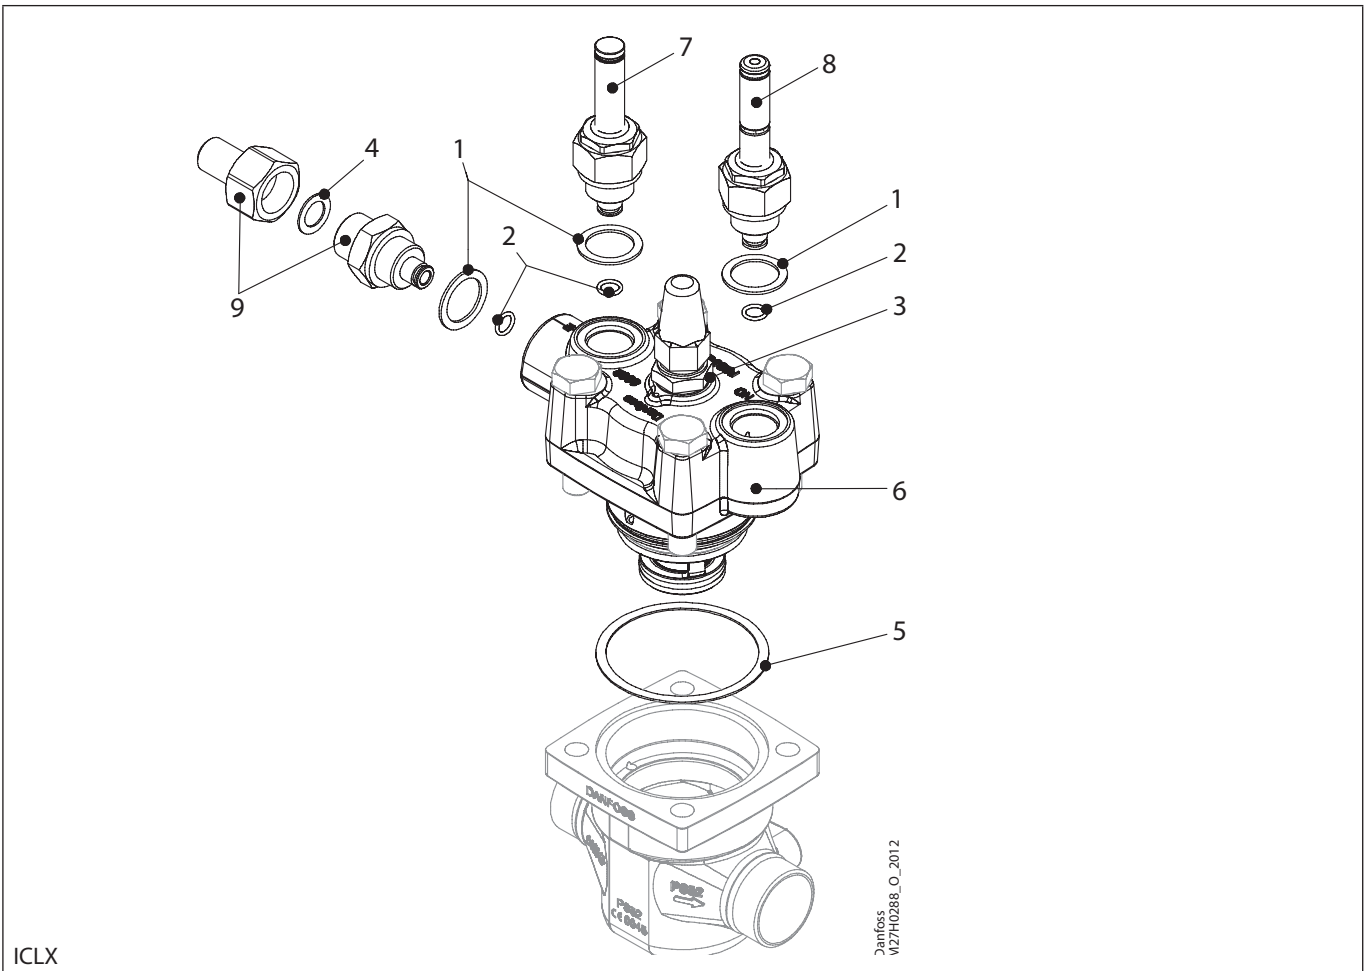

Installation guide – Spare parts and accessories

Overhaul kit | Code number 027H4204  
ICLX, size 40

ICLX

Danfoss  
W27H0288\_O\_2012

<p><b>1</b></p> <p> = Fibre</p> <p>Total no. = 3</p>	<p><b>2</b></p> <p> = Fibre</p> <p>Total no. = 3</p>	<p><b>3</b></p> <p> = Alu.</p> <p>Total no. = 1</p>	<p><b>4</b></p> <p> = Alu.</p> <p>Total no. = 1</p>	<p><b>5</b></p> <p> = Fibre</p> <p>Total no. = 1</p>
<p><b>6</b></p> <p>Total no. = 1</p>	<p><b>7</b></p> <p>Total no. = 1</p>	<p><b>8</b></p> <p>Total no. = 1</p>	<p><b>9</b></p> <p>Total no. = 1</p>	