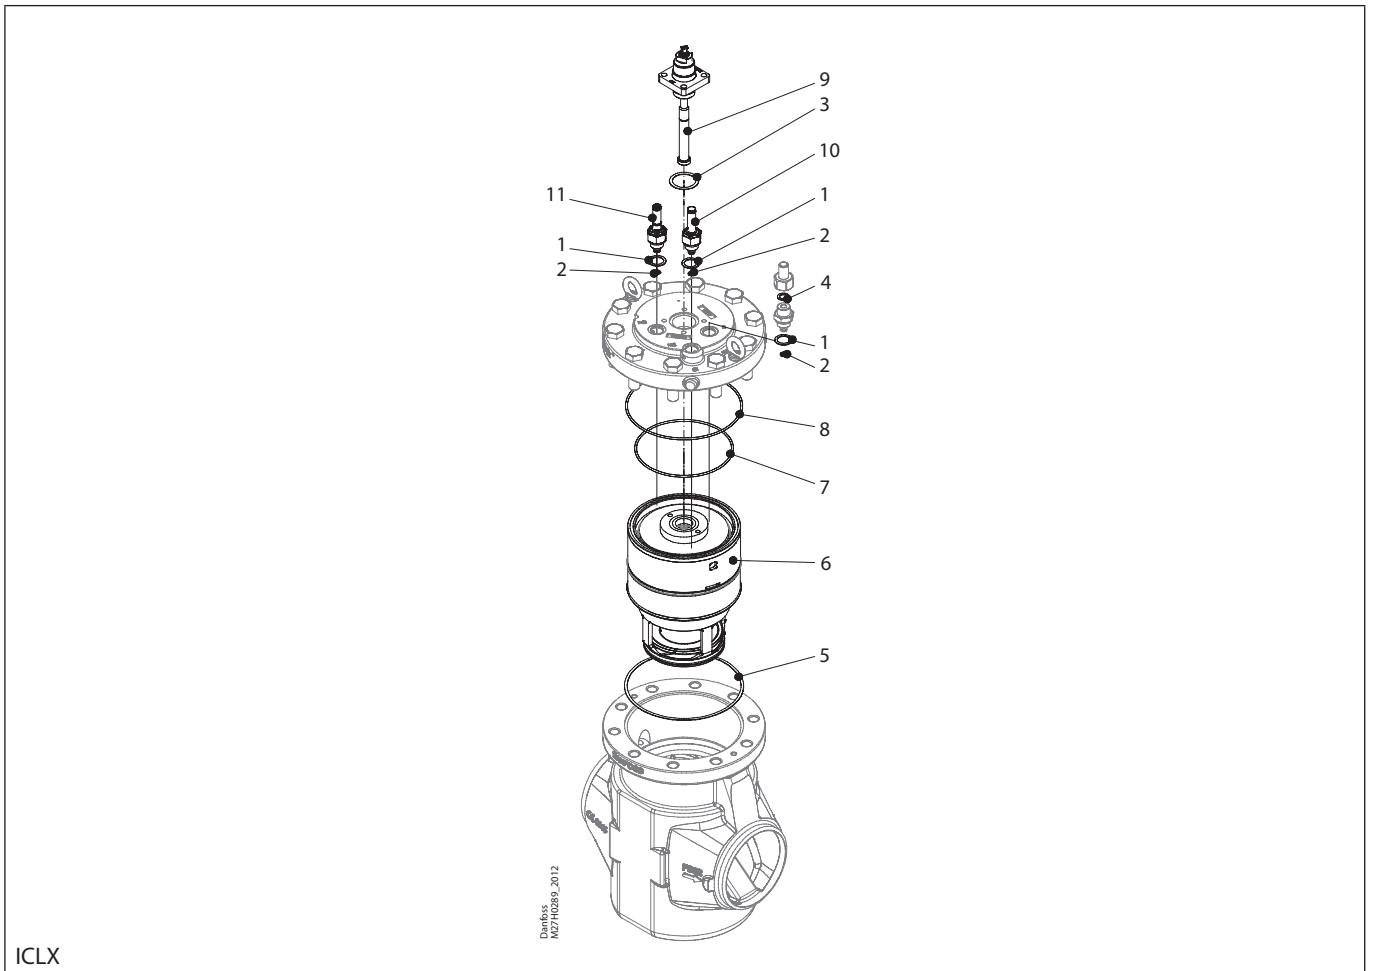

Installation guide – Spare parts and accessories

Overhaul kit | Code number 027H7221
ICLX, size 100

ICLX

<p>1</p> <p> = Fibre</p> <p></p> <p>Total no. = 3</p>	<p>2</p> <p></p> <p></p> <p>Total no. = 3</p>	<p>3</p> <p> = Fibre</p> <p></p> <p>Total no. = 1</p>	<p>4</p> <p> = Alu.</p> <p></p> <p>Total no. = 1</p>	<p>5</p> <p> = Fibre</p> <p></p> <p>Total no. = 1</p>
<p>6</p> <p></p> <p>Total no. = 1</p>	<p>7</p> <p></p> <p></p> <p>Total no. = 1</p>	<p>8</p> <p></p> <p></p> <p>Total no. = 1</p>	<p>9</p> <p></p> <p>Total no. = 1</p>	<p>10</p> <p></p> <p>Total no. = 1</p>
<p>11</p> <p></p> <p>Total no. = 1</p>				