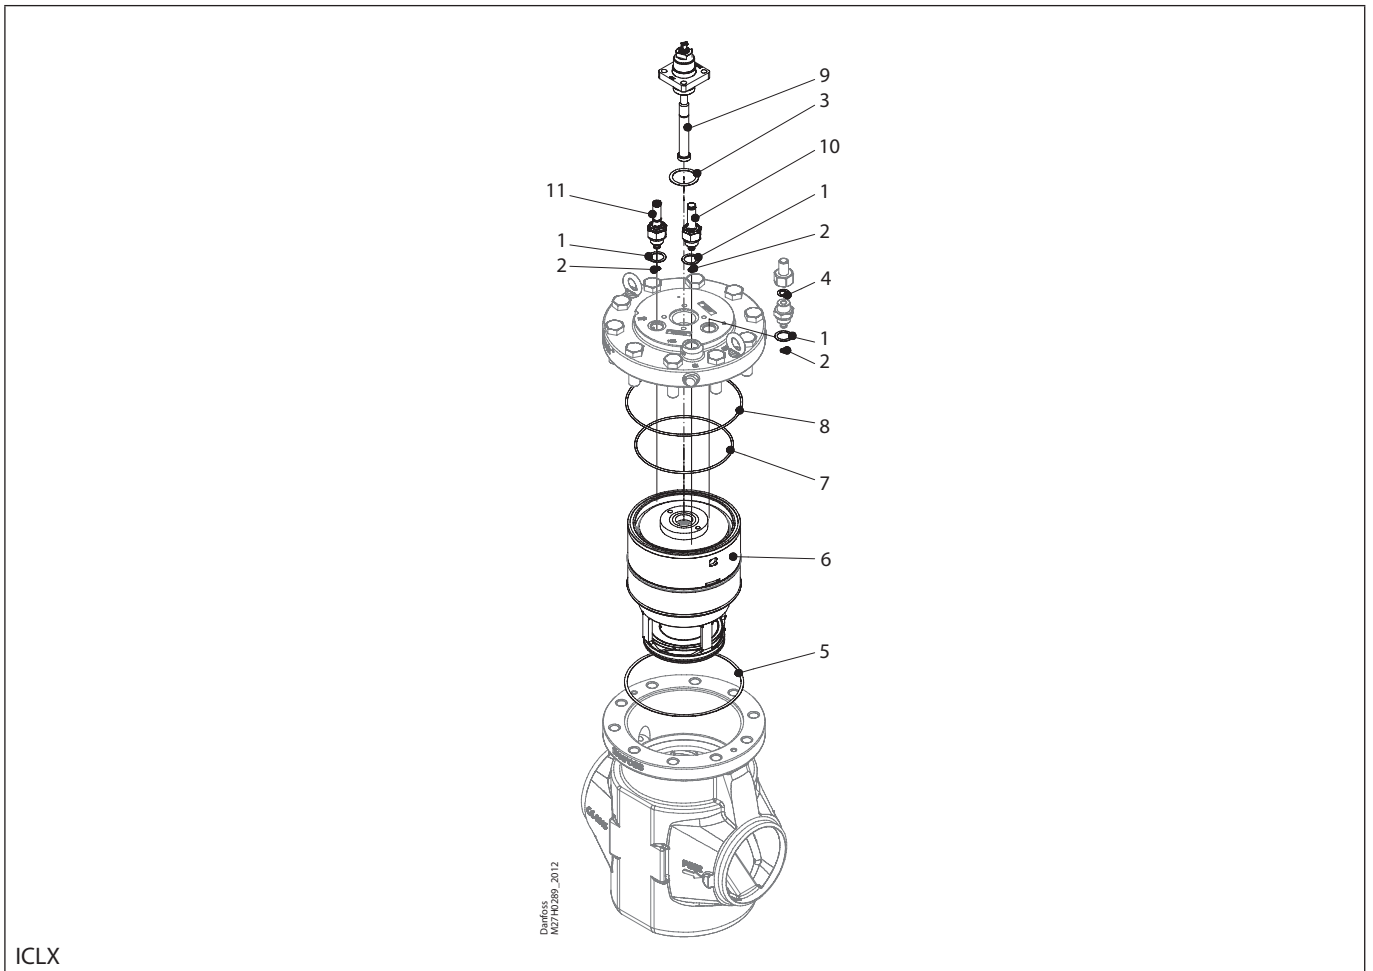

Installation guide – Spare parts and accessories

Overhaul kit | Code number 027H7222
ICLX, size 125

ICLX

<p>1</p> <p> = Fibre</p> <p></p> <p>Total no. = 3</p>	<p>2</p> <p></p> <p></p> <p>Total no. = 3</p>	<p>3</p> <p> = Fibre</p> <p></p> <p>Total no. = 1</p>	<p>4</p> <p> = Alu.</p> <p></p> <p>Total no. = 1</p>	<p>5</p> <p> = Fibre</p> <p></p> <p>Total no. = 1</p>
<p>6</p> <p></p> <p>Total no. = 1</p>	<p>7</p> <p></p> <p></p> <p>Total no. = 1</p>	<p>8</p> <p></p> <p></p> <p>Total no. = 1</p>	<p>9</p> <p></p> <p>Total no. = 1</p>	<p>10</p> <p></p> <p>Total no. = 1</p>
<p>11</p> <p></p> <p>Total no. = 1</p>				