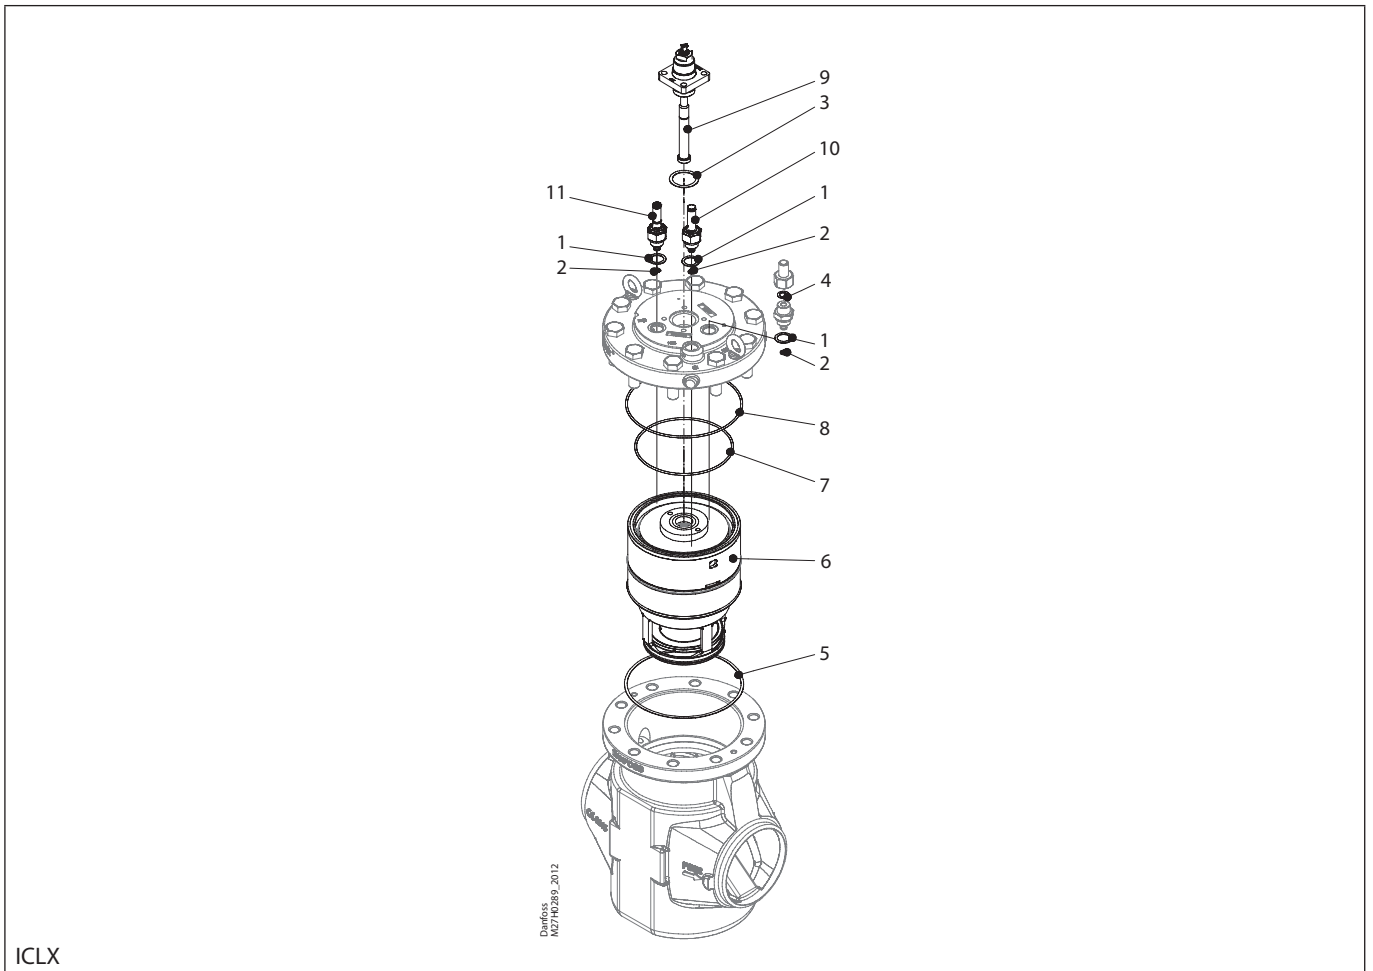

Installation guide – Spare parts and accessories

Overhaul kit | Code number 027H7223  
ICLX, size 150

ICLX

<p><b>1</b></p> <p> = Fibre</p> <p></p> <p>Total no. = 3</p>	<p><b>2</b></p> <p></p> <p></p> <p>Total no. = 3</p>	<p><b>3</b></p> <p> = Fibre</p> <p></p> <p>Total no. = 1</p>	<p><b>4</b></p> <p> = Alu.</p> <p></p> <p>Total no. = 1</p>	<p><b>5</b></p> <p> = Fibre</p> <p></p> <p>Total no. = 1</p>
<p><b>6</b></p> <p></p> <p>Total no. = 1</p>	<p><b>7</b></p> <p></p> <p></p> <p>Total no. = 1</p>	<p><b>8</b></p> <p></p> <p></p> <p>Total no. = 1</p>	<p><b>9</b></p> <p></p> <p>Total no. = 1</p>	<p><b>10</b></p> <p></p> <p>Total no. = 1</p>
<p><b>11</b></p> <p></p> <p>Total no. = 1</p>				