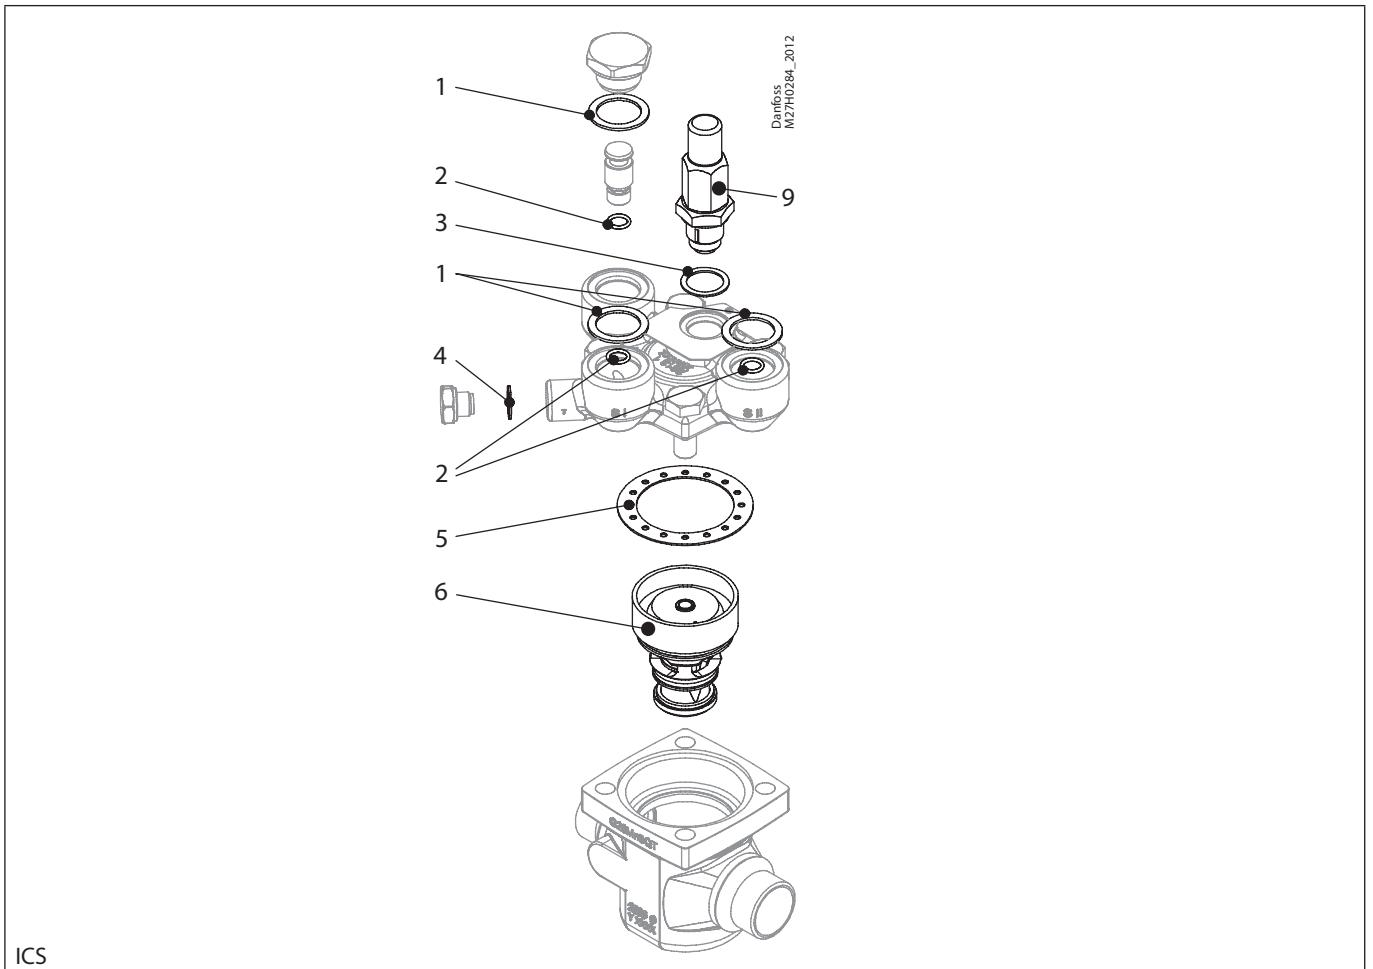

Installation guide – Spare parts and accessories

Overhaul kit | Code number 027H3019
ICS, size 25-15

ICS

<p>1</p> <p> = Fibre</p> <p>Total no. = 3</p>	<p>2</p> <p> = Alu.</p> <p>Total no. = 3</p>	<p>3</p> <p> = Fibre</p> <p>Total no. = 1</p>	<p>4</p> <p> = Alu.</p> <p>Total no. = 1</p>	<p>5</p> <p> = Fibre</p> <p>Total no. = 1</p>
<p>6</p> <p>Total no. = 1</p>		<p>9</p> <p>Total no. = 1</p>		