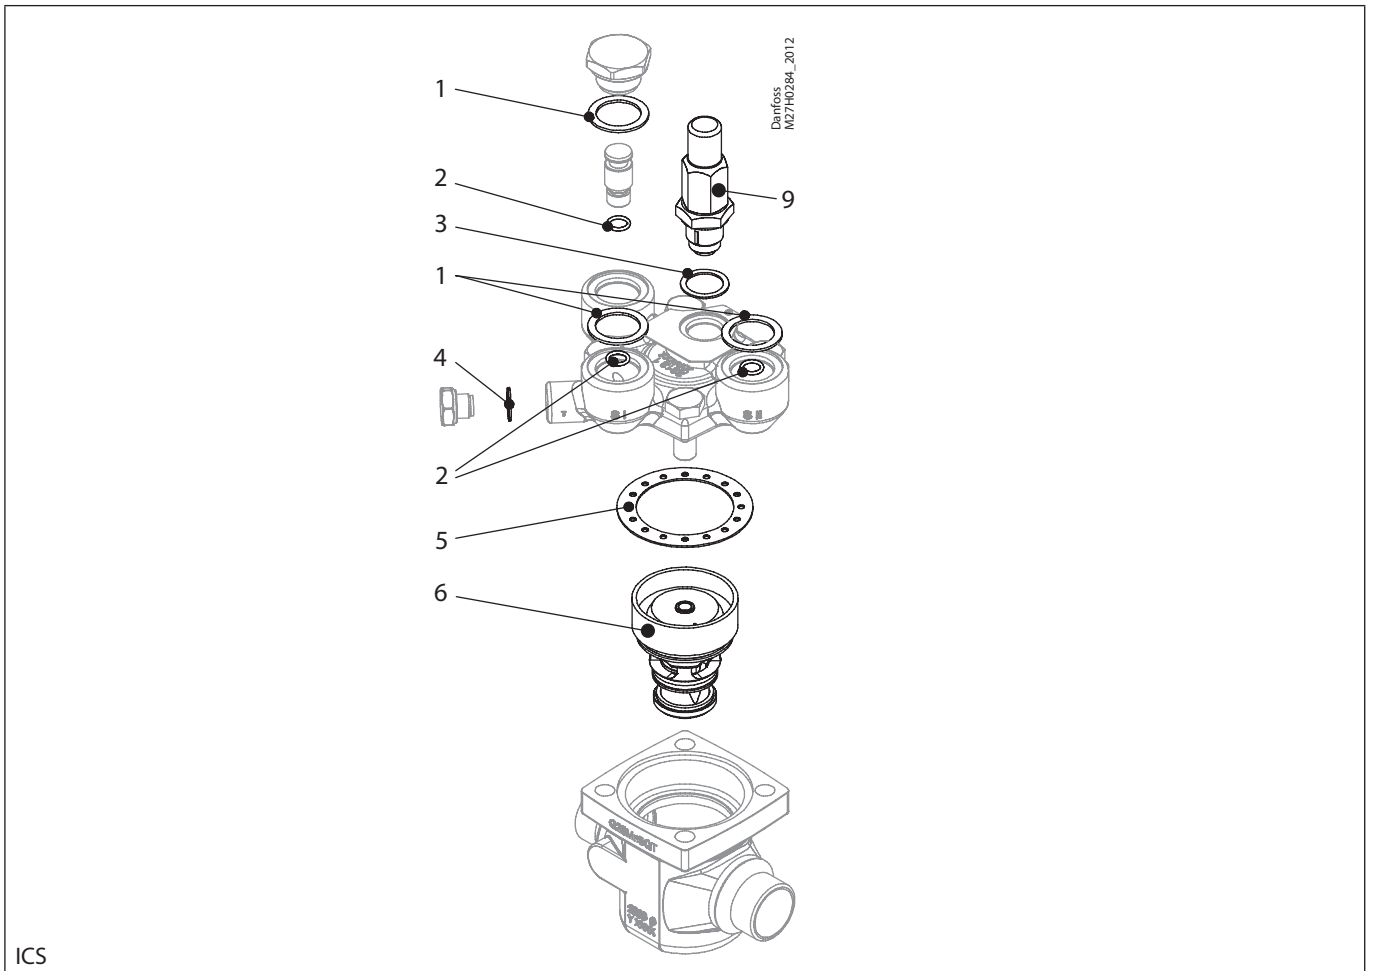

Installation guide – Spare parts and accessories

Overhaul kit | Code number 027H3043
ICS, size 25-20

ICS

<p>1</p> <p> = Fibre</p> <p>Total no. = 3</p>	<p>2</p> <p> = Alu.</p> <p>Total no. = 3</p>	<p>3</p> <p> = Alu.</p> <p>Total no. = 1</p>	<p>4</p> <p> = Alu.</p> <p>Total no. = 1</p>	<p>5</p> <p> = Fibre</p> <p>Total no. = 1</p>
<p>6</p> <p>Total no. = 1</p>		<p>9</p> <p>Total no. = 1</p>		