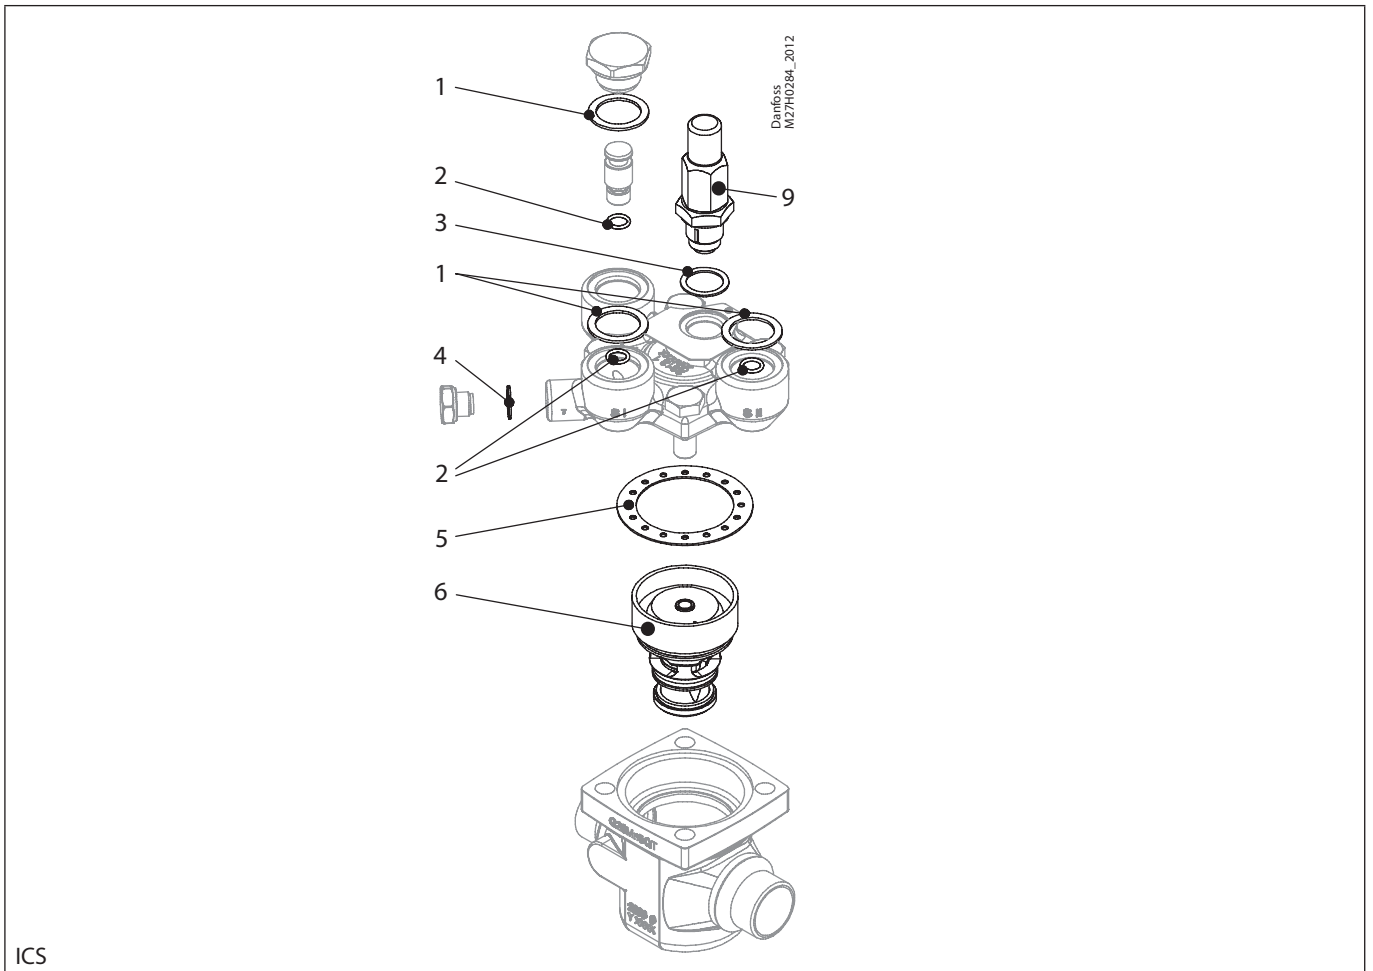

Installation guide – Spare parts and accessories

Overhaul kit | Code number 027H3044  
ICS, size 25-25

ICS

<p><b>1</b></p> <p> = Fibre</p> <p>Ø32.5 mm Ø1.28"</p> <p>Total no. = 3</p>	<p><b>2</b></p> <p> = Alu.</p> <p>Ø9 mm Ø0.36"</p> <p>Total no. = 3</p>	<p><b>3</b></p> <p> = Alu.</p> <p>Ø26 mm Ø1.02"</p> <p>Total no. = 1</p>	<p><b>4</b></p> <p> = Alu.</p> <p>Ø18 mm Ø0.7"</p> <p>Total no. = 1</p>	<p><b>5</b></p> <p> = Fibre</p> <p>Ø73 mm Ø2.87"</p> <p>Total no. = 1</p>
<p><b>6</b></p> <p>Ø57 mm Ø2.24"</p> <p>13 mm 0.51"</p> <p>Total no. = 1</p>		<p><b>9</b></p> <p>Total no. = 1</p>		