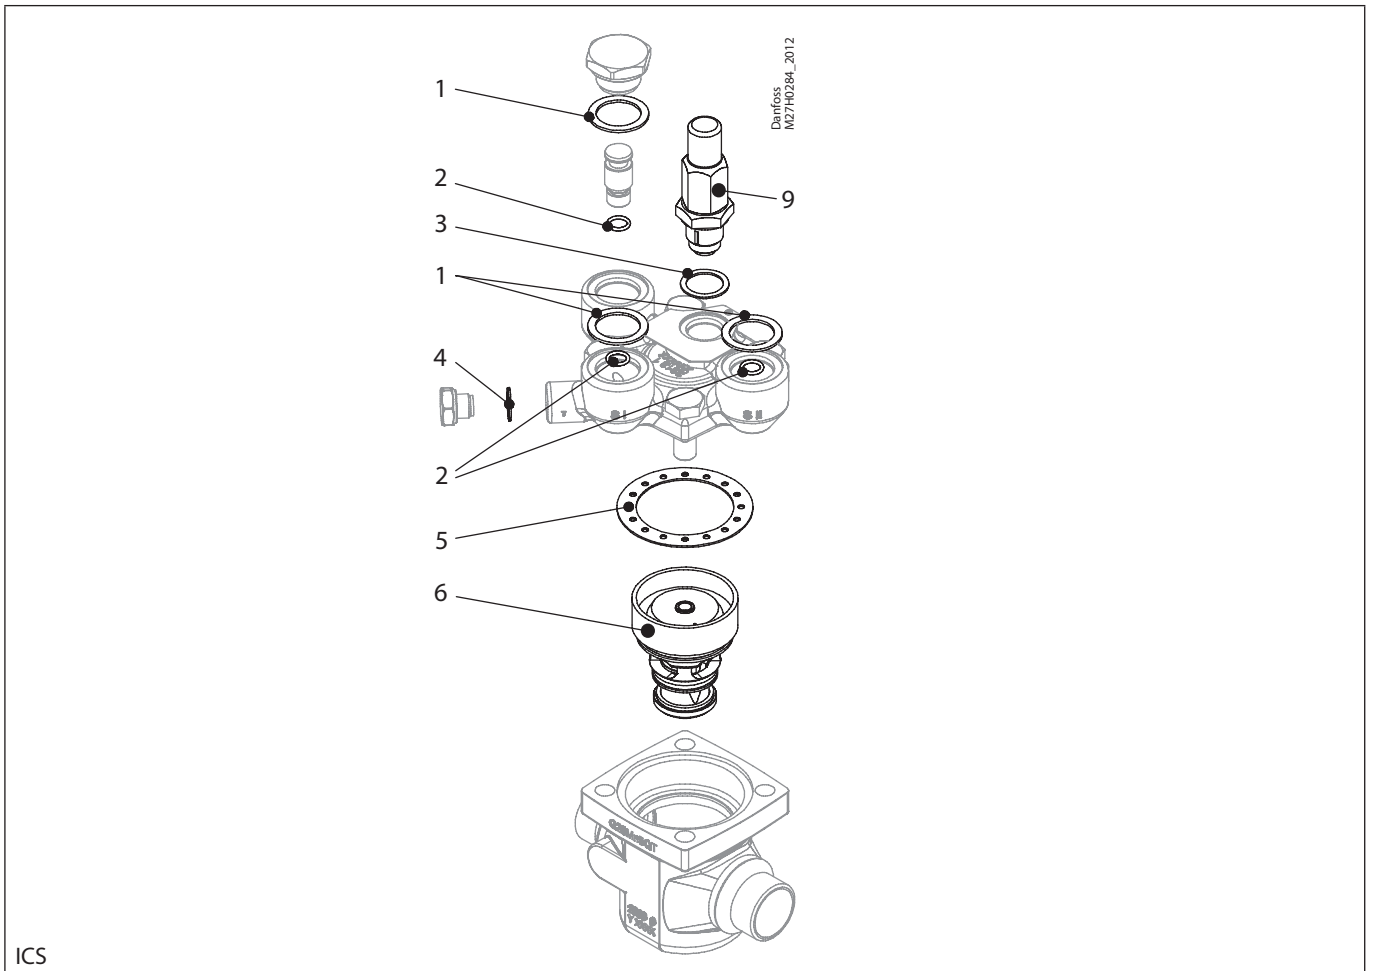

Installation guide – Spare parts and accessories

Overhaul kit | Code number 027H5016
ICS, size 50

ICS

<p>1</p> <p> = Fibre</p> <p>Total no. = 3</p>	<p>2</p> <p> = Alu.</p> <p>Total no. = 3</p>	<p>3</p> <p> = Fibre</p> <p>Total no. = 1</p>	<p>4</p> <p> = Alu.</p> <p>Total no. = 1</p>	<p>5</p> <p> = Fibre</p> <p>Total no. = 1</p>
<p>6</p> <p>Total no. = 1</p>	<p>9</p> <p>Total no. = 1</p>			